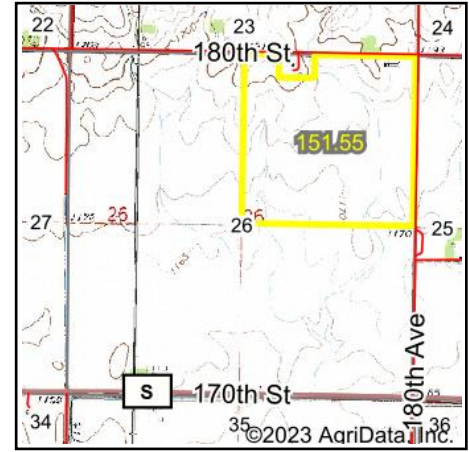

Wetlands Map

State: **Iowa**
 Location: **26-95N-28W**
 County: **Kossuth**
 Township: **Irvington**
 Date: **8/24/2023**

Maps Provided By:

© AgriData, Inc. 2023 www.AgriDataInc.com

Classification Code	Type	Acres
R4SBC	Riverine	2.13
Total Acres		2.13