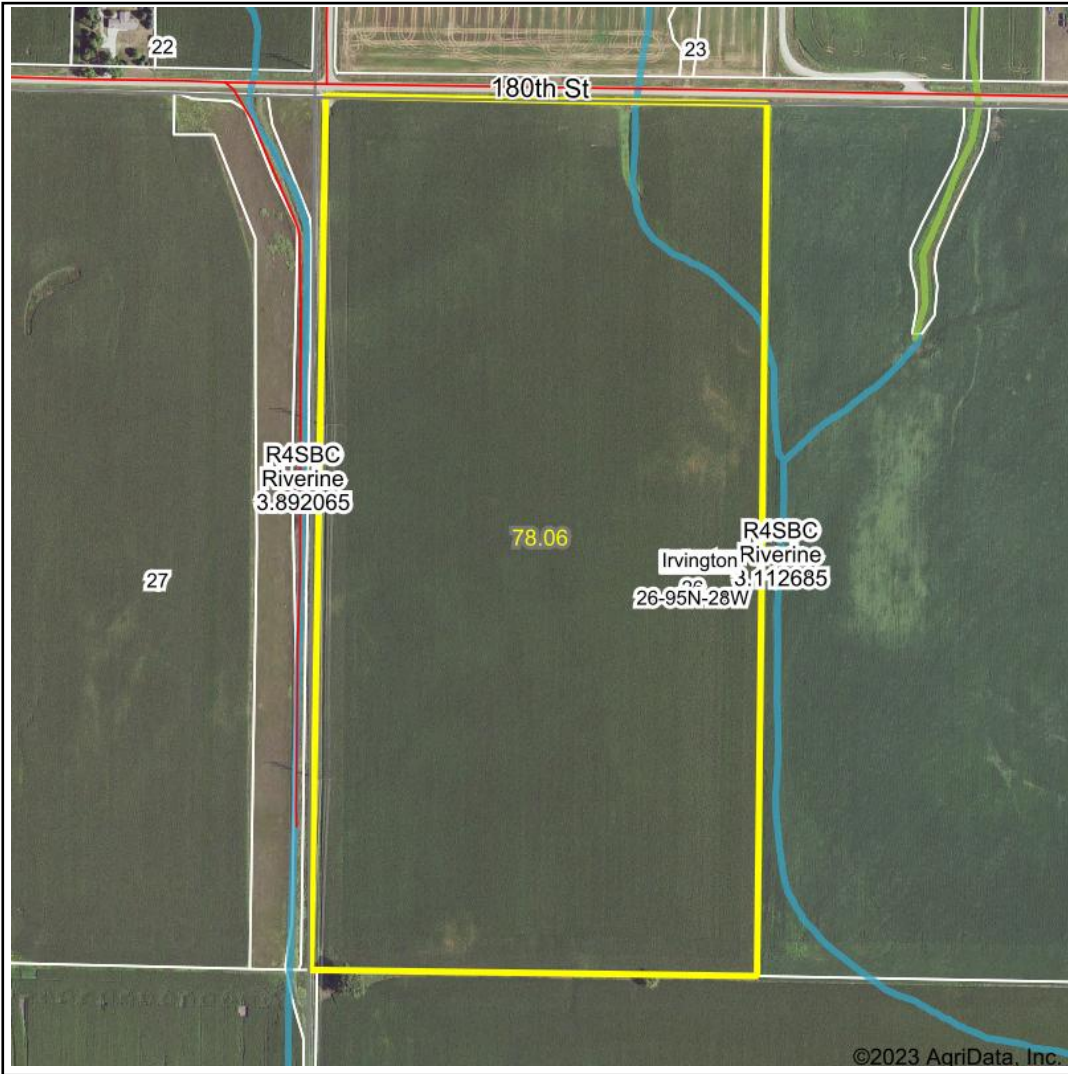

Wetlands Map

State: **Iowa**
 Location: **26-95N-28W**
 County: **Kossuth**
 Township: **Irvington**
 Date: **8/24/2023**

Maps Provided By:

© AgriData, Inc. 2023 www.AgriDataInc.com

Classification Code	Type	Acres
R4SBC	Riverine	0.39
	Total Acres	0.39