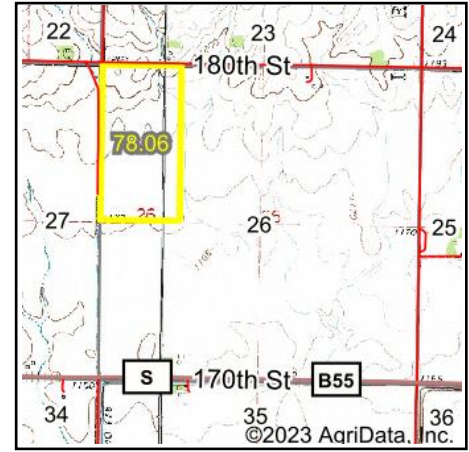

Wetlands Map

State: **Iowa**
 Location: **26-95N-28W**
 County: **Kossuth**
 Township: **Irvington**
 Date: **8/24/2023**

Maps Provided By:

© AgriData, Inc. 2023 www.AgriDataInc.com

Classification Code	Type	Acres
R4SBC	Riverine	0.39
	Total Acres	0.39