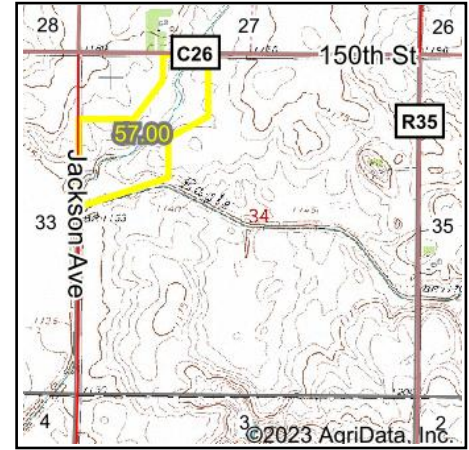

Wetlands Map

State: **Iowa**
 Location: **34-93N-25W**
 County: **Wright**
 Township: **Norway**
 Date: **10/25/2023**

Maps Provided By:

© AgriData, Inc. 2023 www.AgriDataInc.com

0ft 608ft 1216ft

Classification Code	Type	Acres
PEM1C	Freshwater Emergent Wetland	1.41
R2UBGx	Riverine	0.50
Total Acres		1.91