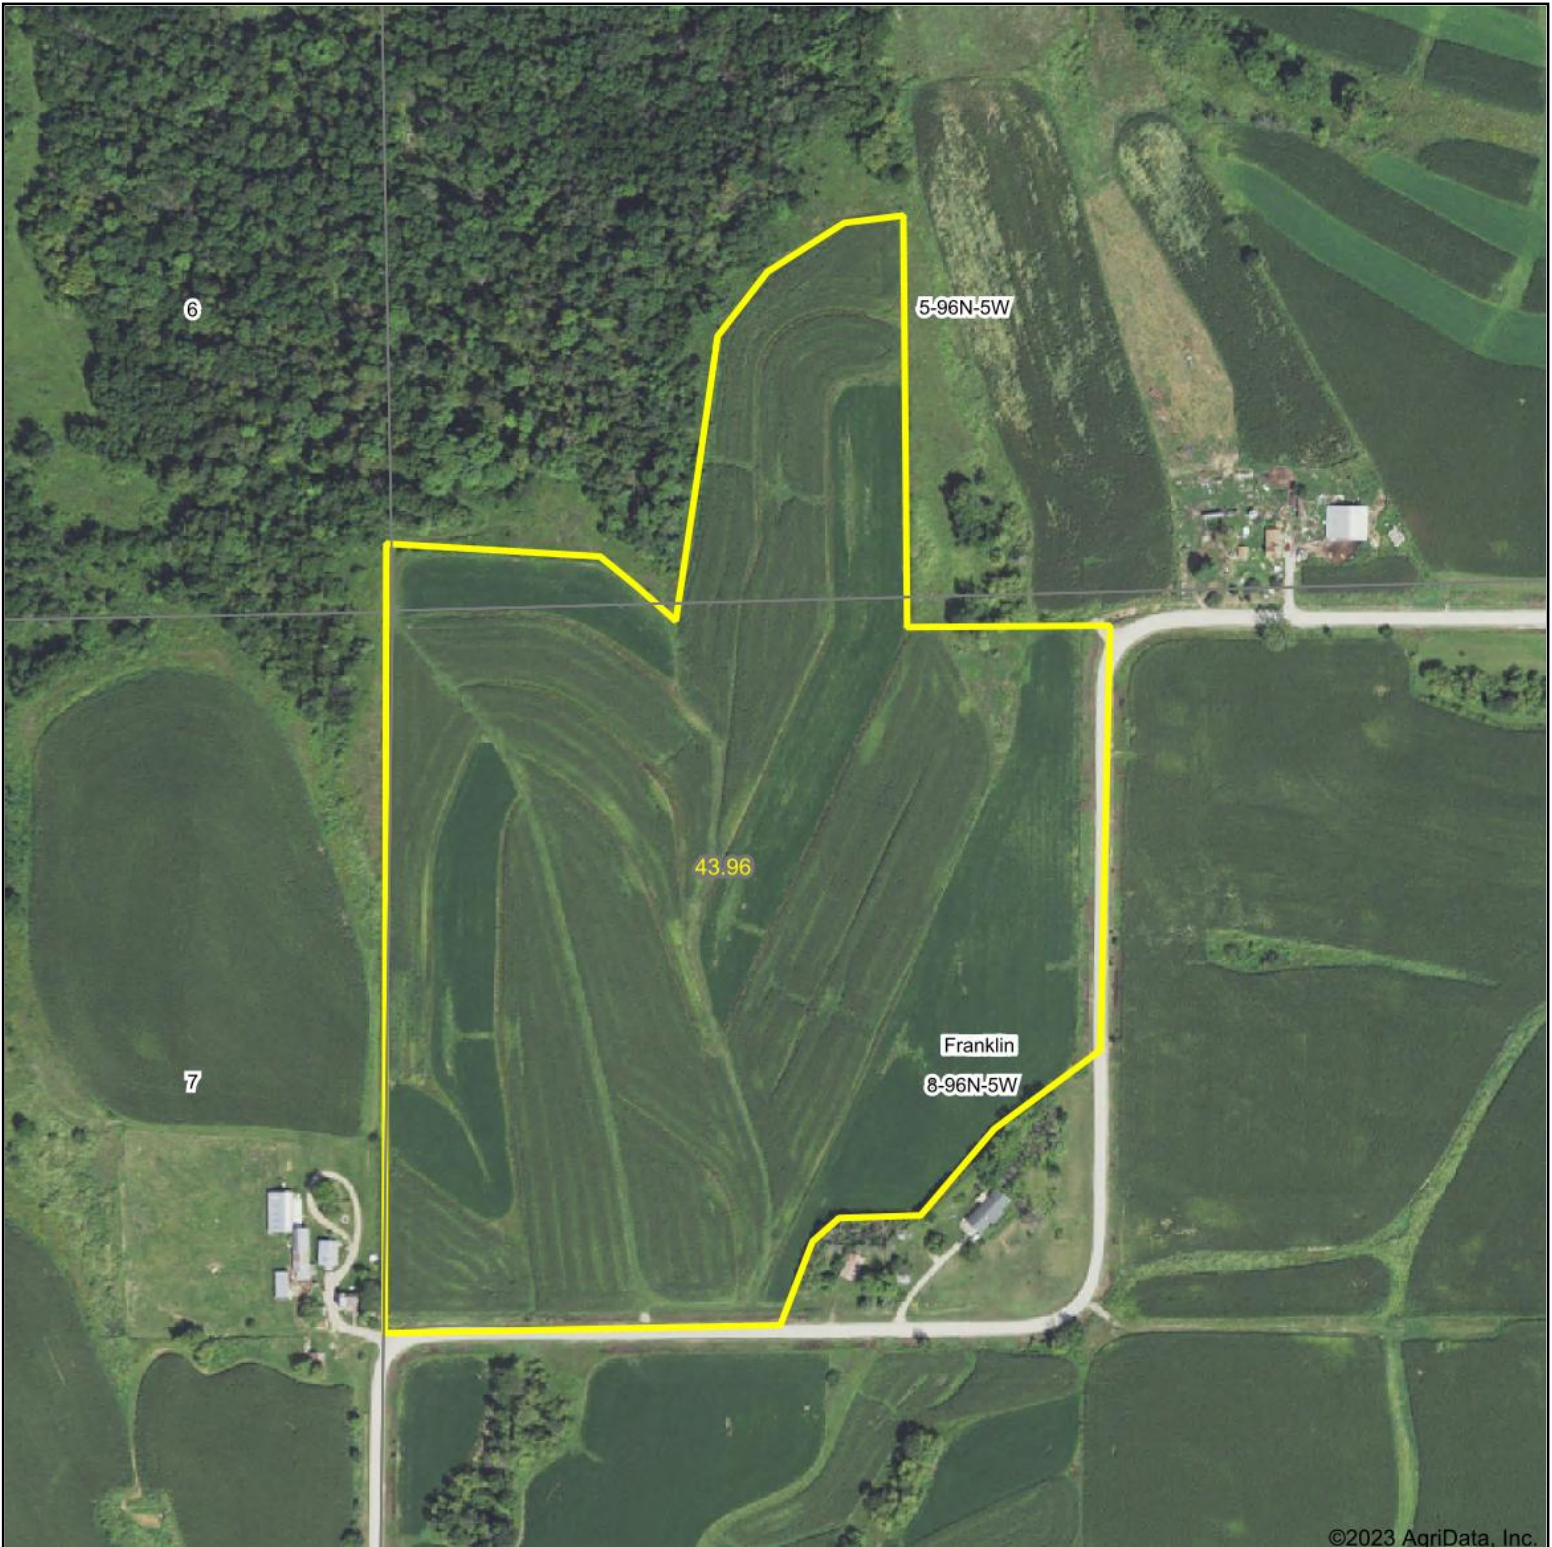

Aerial Map

©2023 AgriData, Inc.

Boundary Center: 43° 9' 11.12, -91° 27' 57.37

Maps Provided By:
surety
CUSTOMIZED ONLINE MAPPING
© AgriData, Inc. 2023 www.AgriDataInc.com

8-96N-5W
Allamakee County
Iowa

10/5/2023