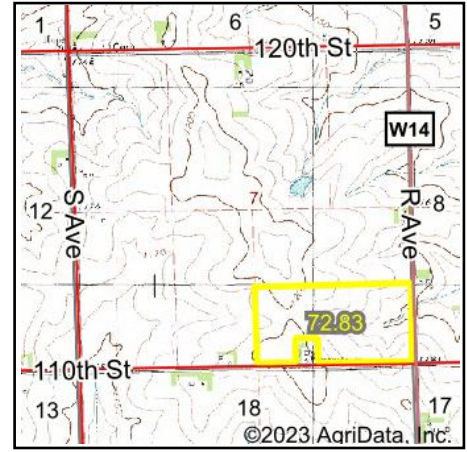

Wetlands Map

State: **Iowa**
 Location: **7-92N-9W**
 County: **Fayette**
 Township: **Harlan**
 Date: **10/18/2023**

Maps Provided By:

© AgriData, Inc. 2023 www.AgriDataInc.com

0ft 656ft 1312ft

Classification Code	Type	Acres
R4SBC	Riverine	0.23
	Total Acres	0.23