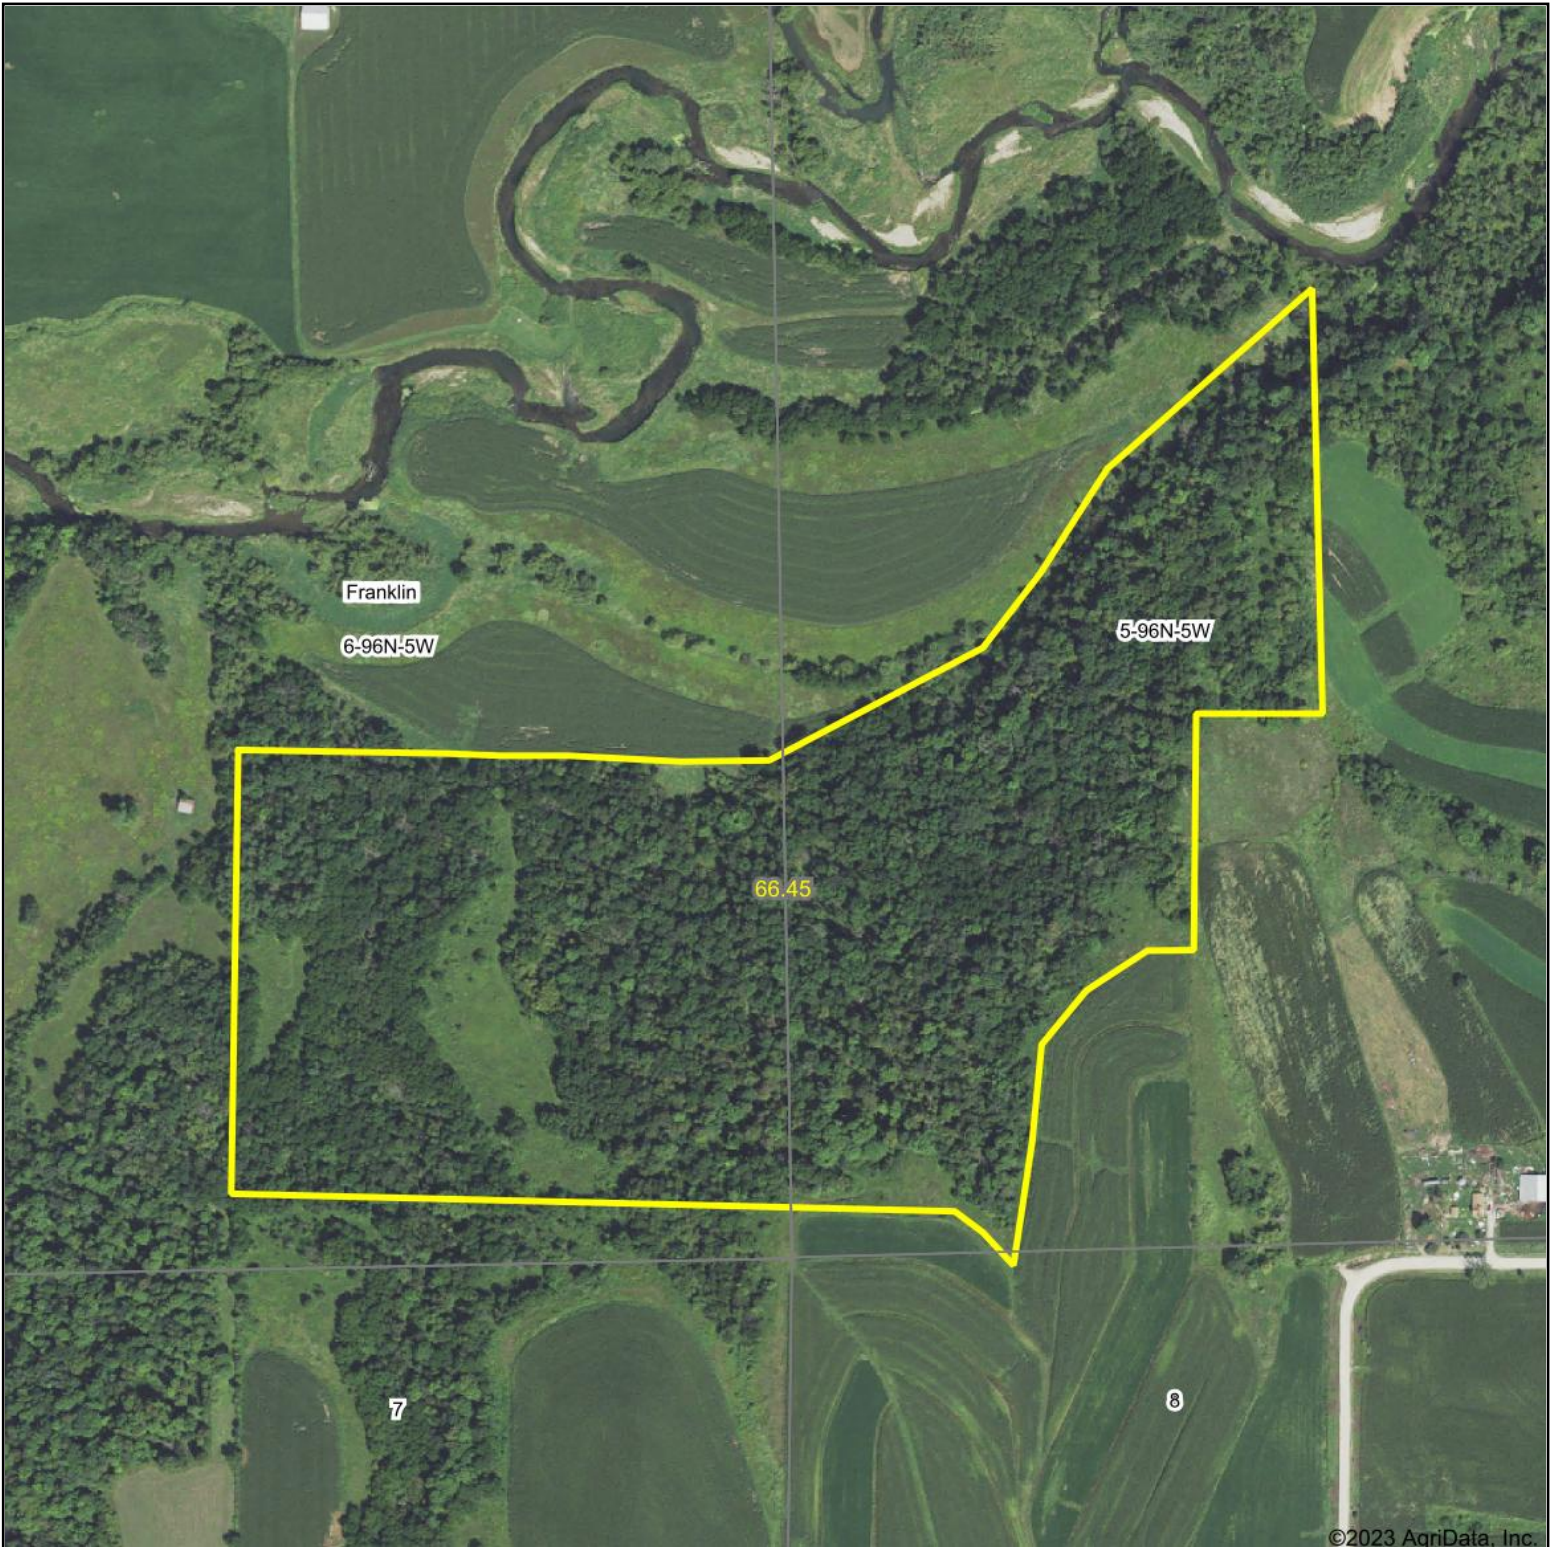

Aerial Map

©2023 AgriData, Inc.

Boundary Center: 43° 9' 25.42, -91° 28' 6.44

Maps Provided By:

© AgriData, Inc. 2023

www.AgriDataInc.com

6-96N-5W
Allamakee County
Iowa

10/5/2023