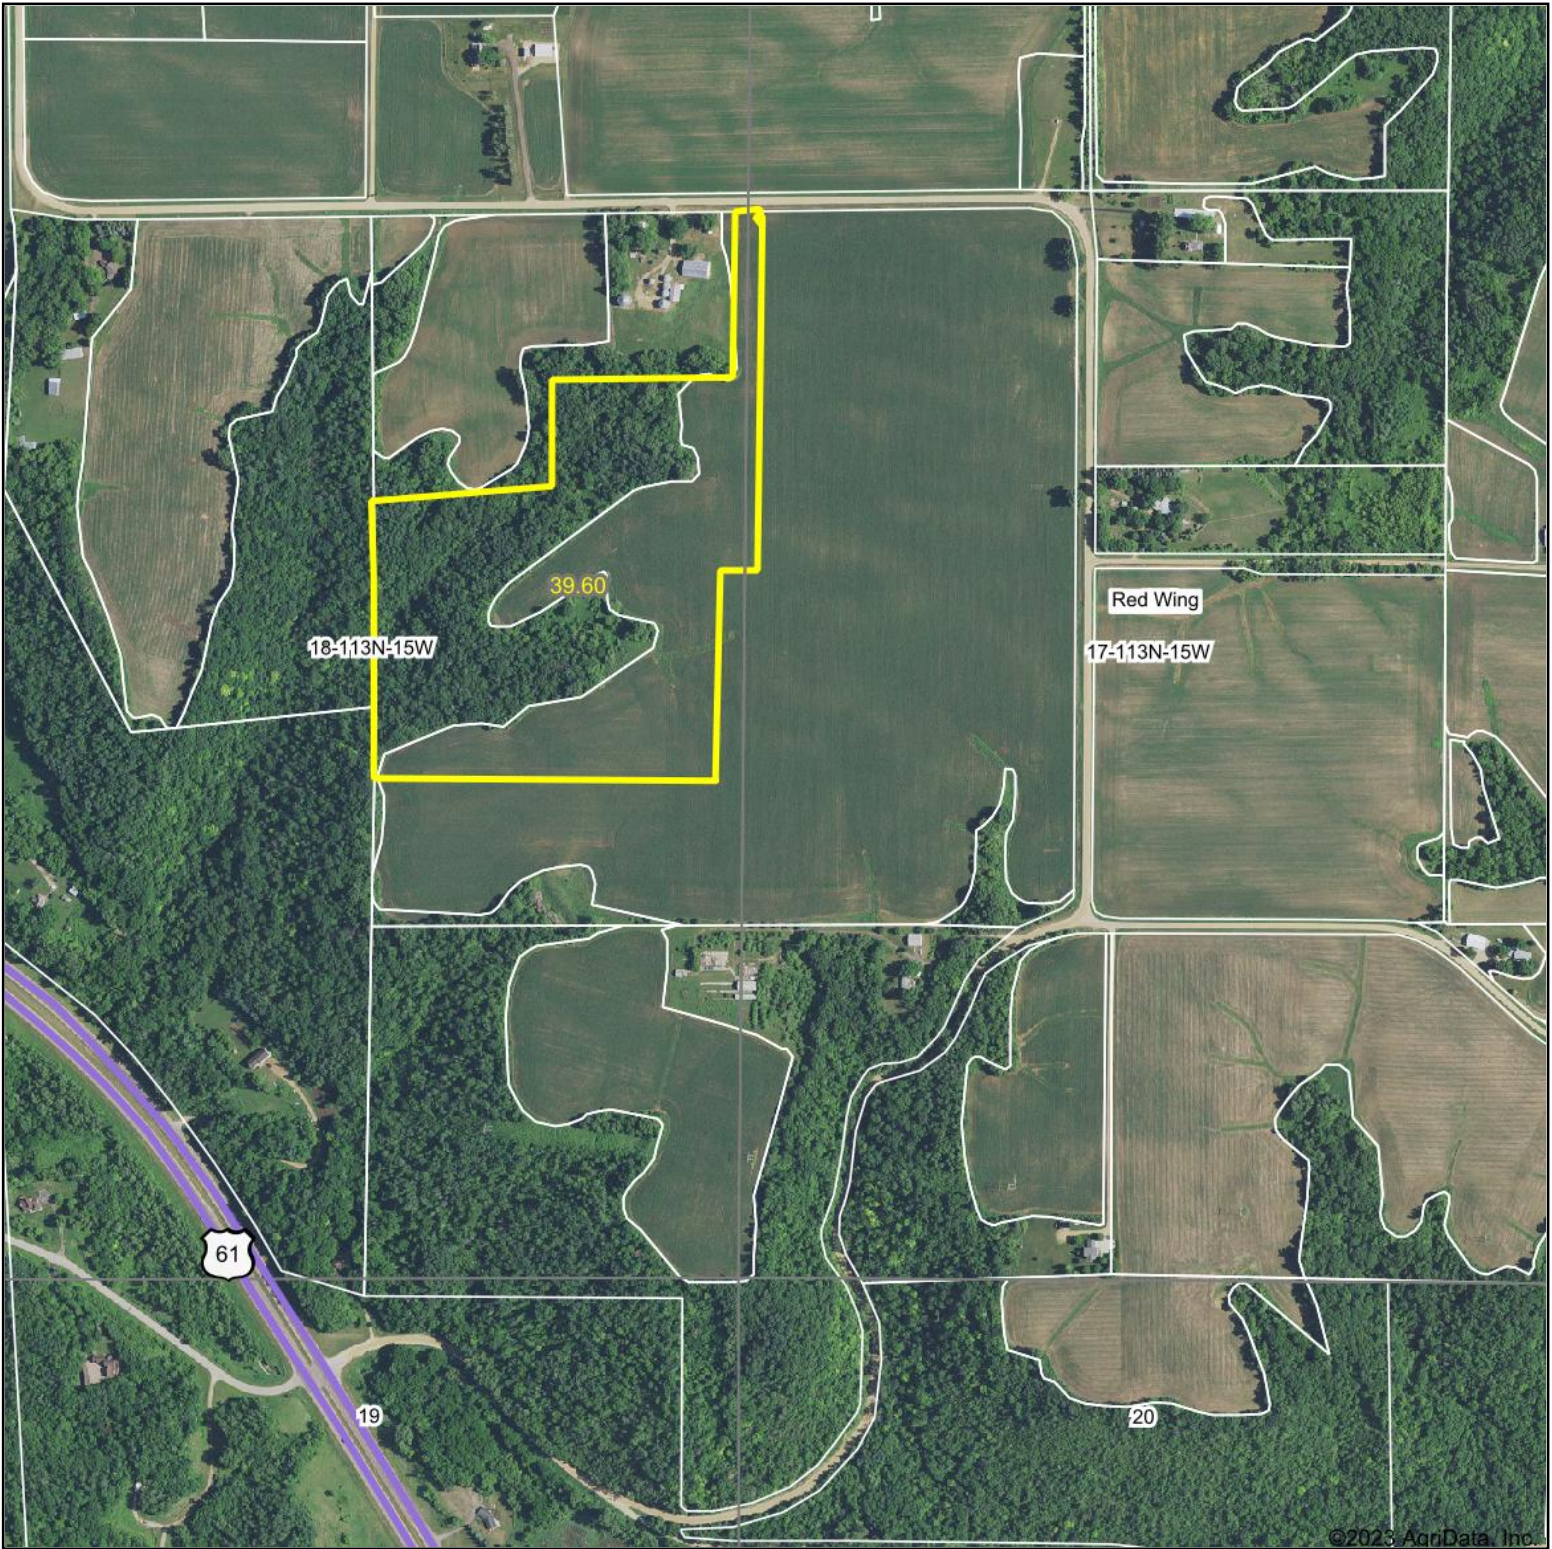

Aerial Map

©2023 AgriData, Inc.

Boundary Center: 44° 35' 38.74, -92° 39' 15.83

18-113N-15W
Goodhue County
Minnesota

Maps Provided By:
surety
CUSTOMIZED ONLINE MAPPING
© AgriData, Inc. 2023 www.AgriDataInc.com

10/18/2023

Field borders provided by Farm Service Agency as of 5/21/2008.