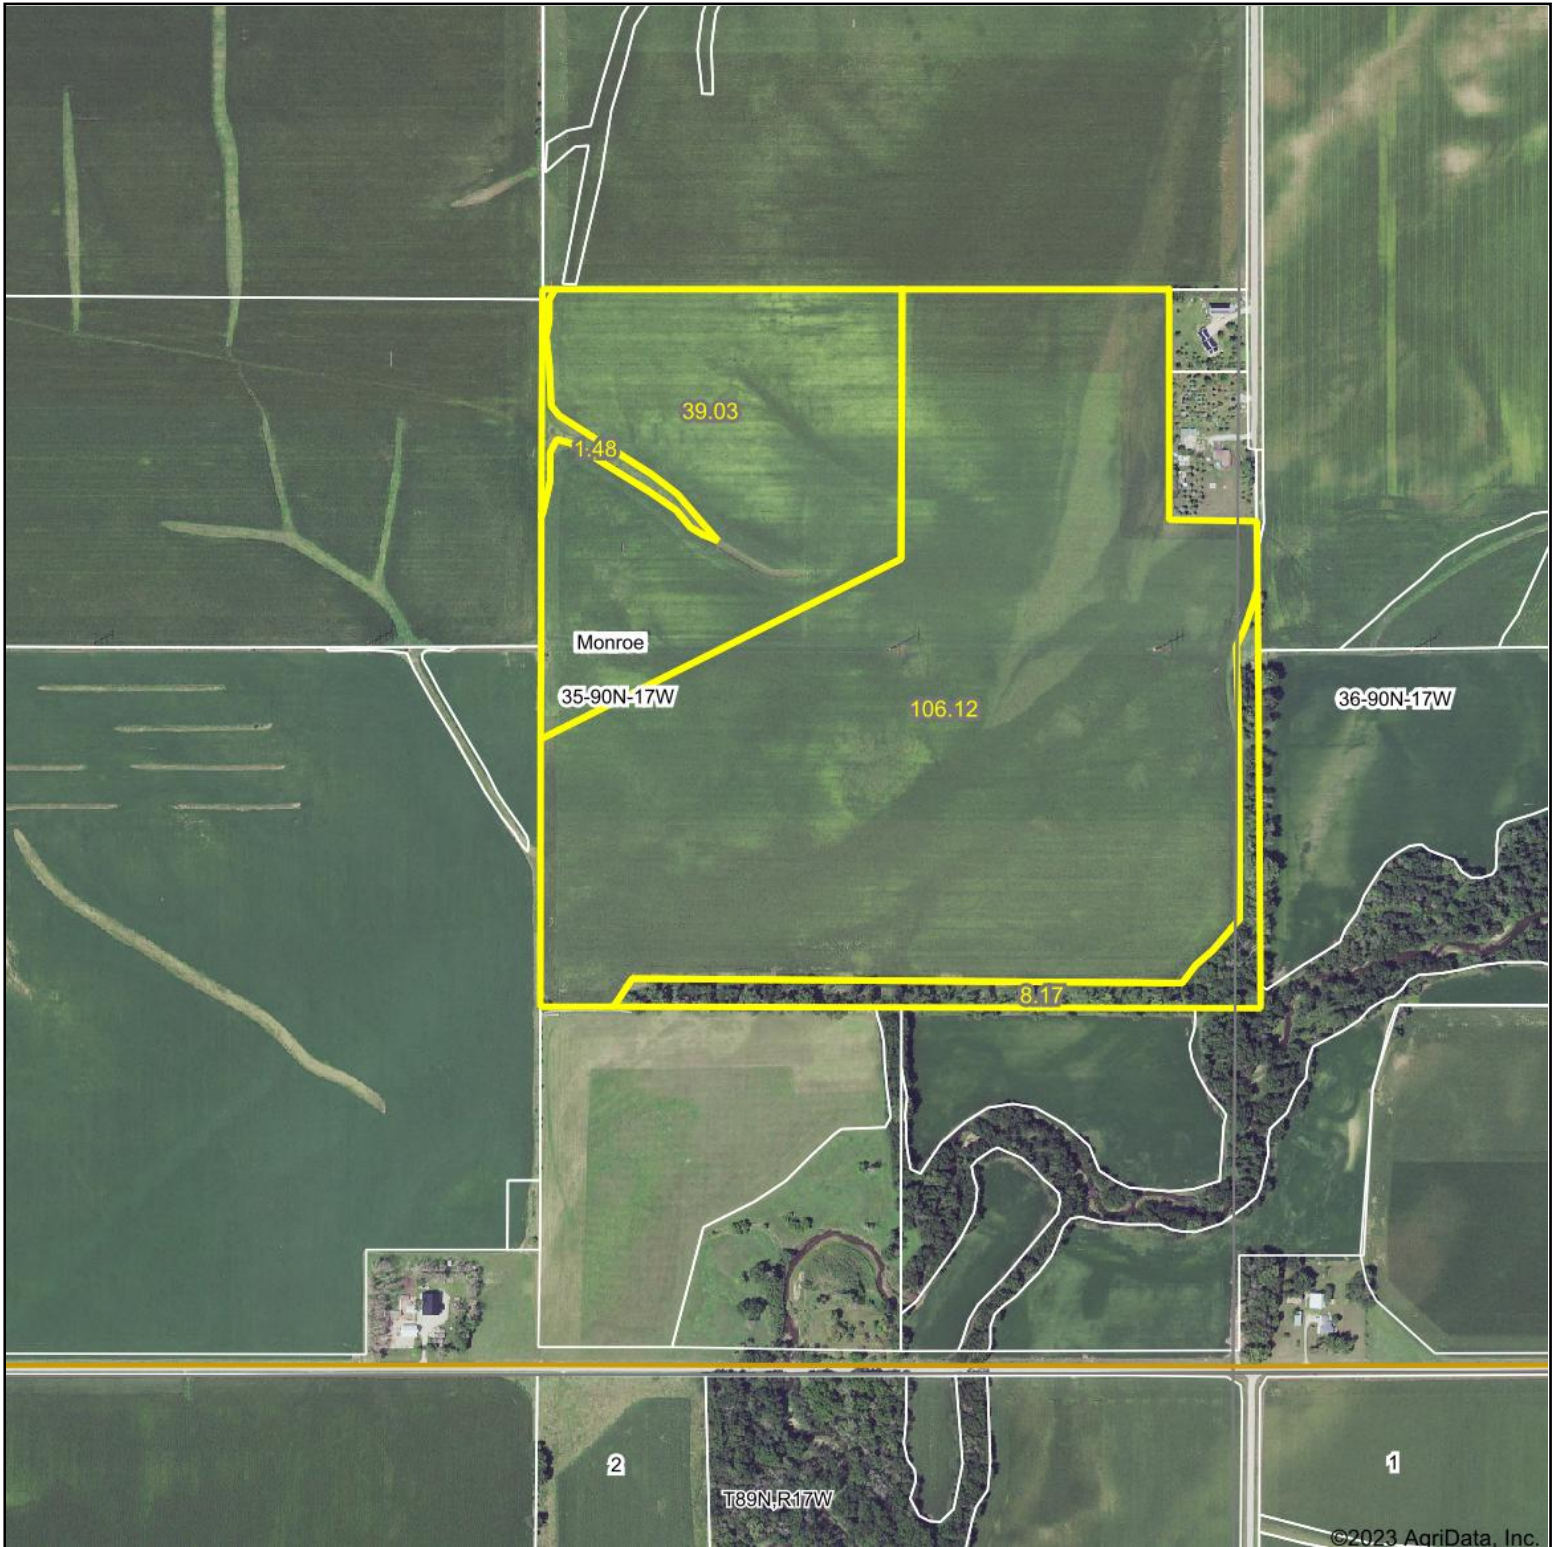

Aerial Map

©2023 AgriData, Inc.

Boundary Center: 42° 33' 47.38, -92° 48' 54.22

Maps Provided By:

© AgriData, Inc. 2023 www.AgriDataInc.com

35-90N-17W
Butler County
Iowa

9/25/2023

Field borders provided by Farm Service Agency as of 5/21/2008.