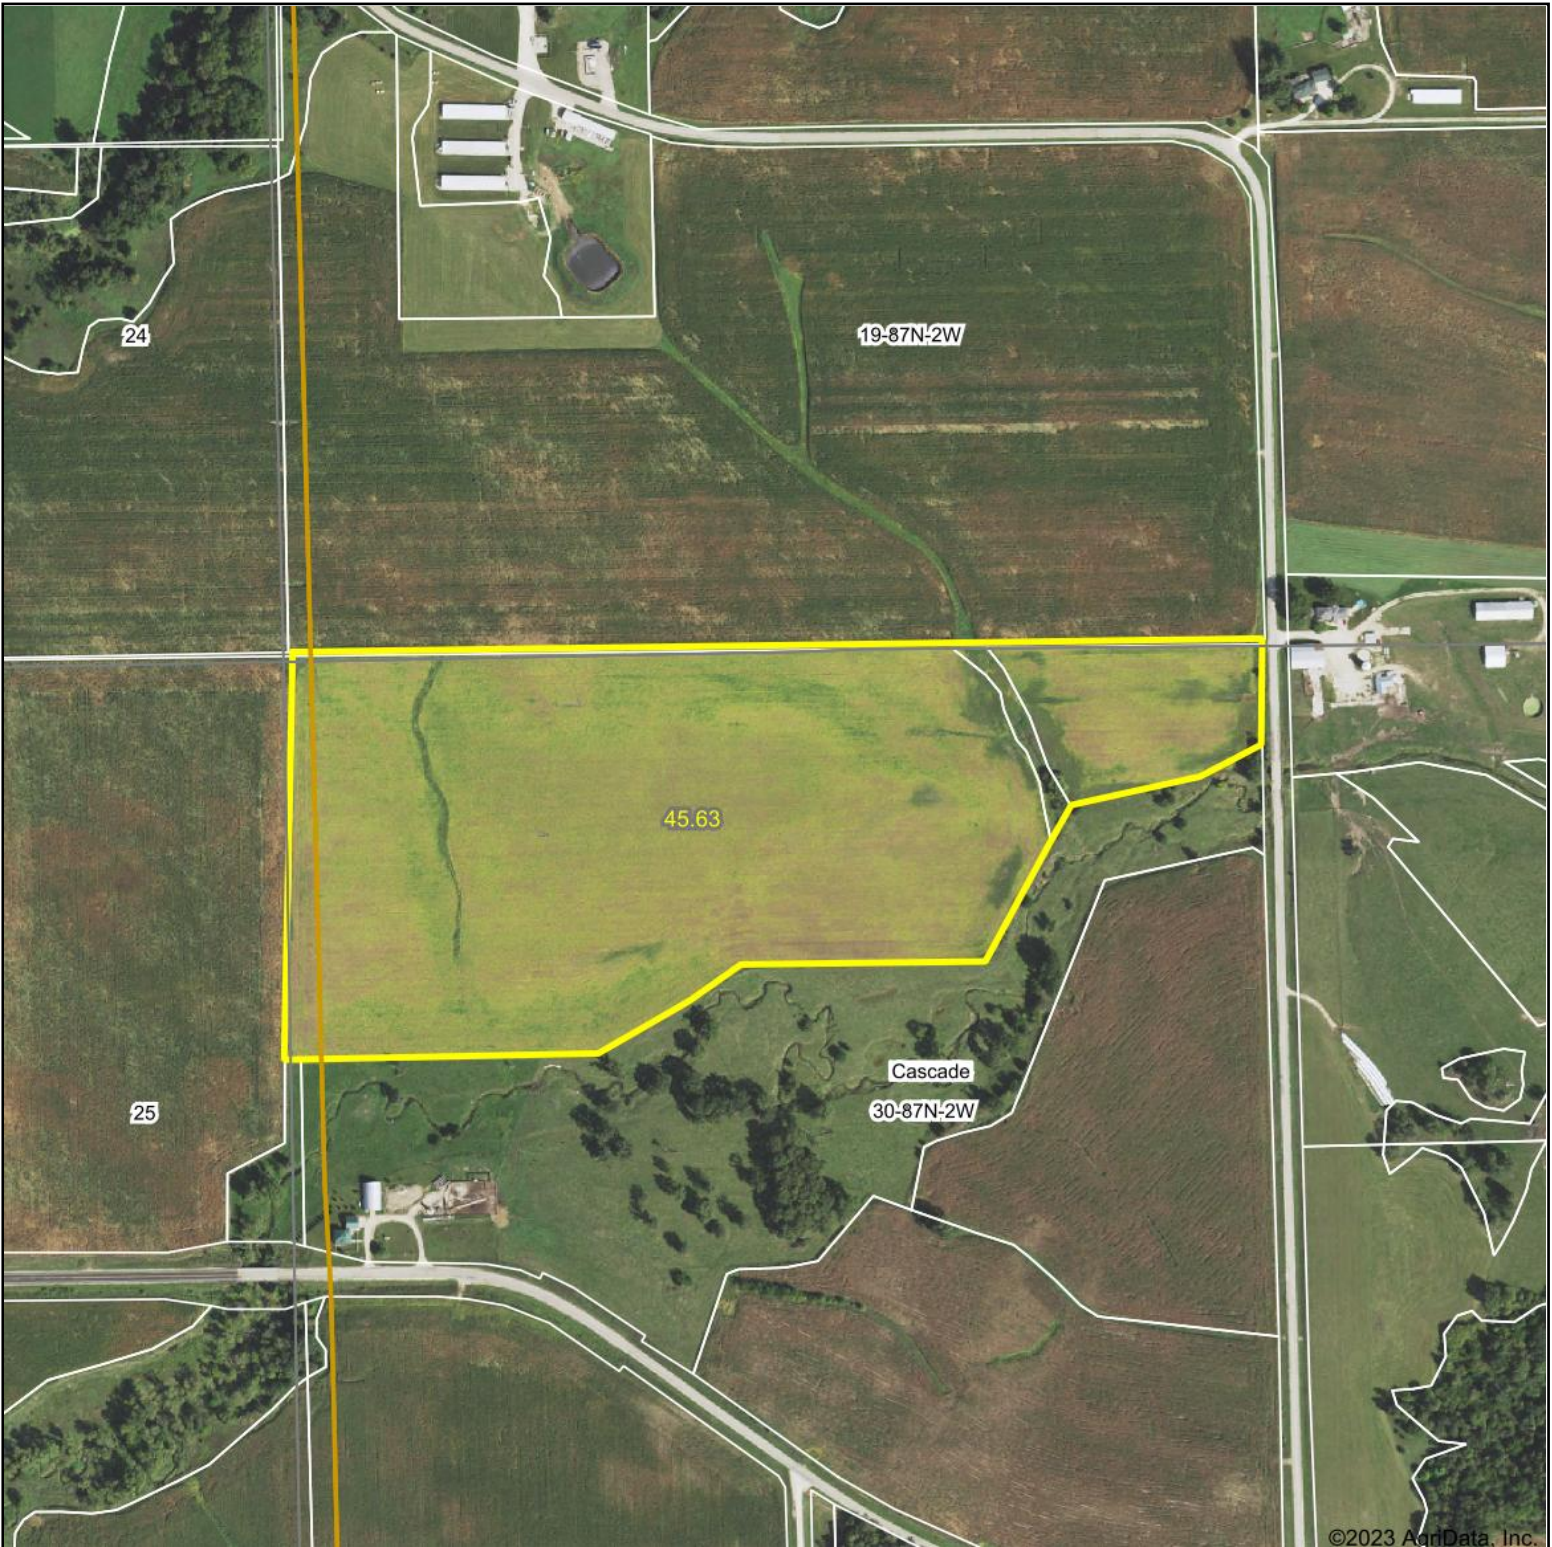

# Aerial Map

©2023 AgriData, Inc.

Boundary Center: 42° 19' 24.47, -91° 7' 33.21

Maps Provided By:

© AgriData, Inc. 2023 www.AgriDataInc.com

**30-87N-2W**  
**Dubuque County**  
**Iowa**

9/18/2023

Field borders provided by Farm Service Agency as of 5/21/2008.