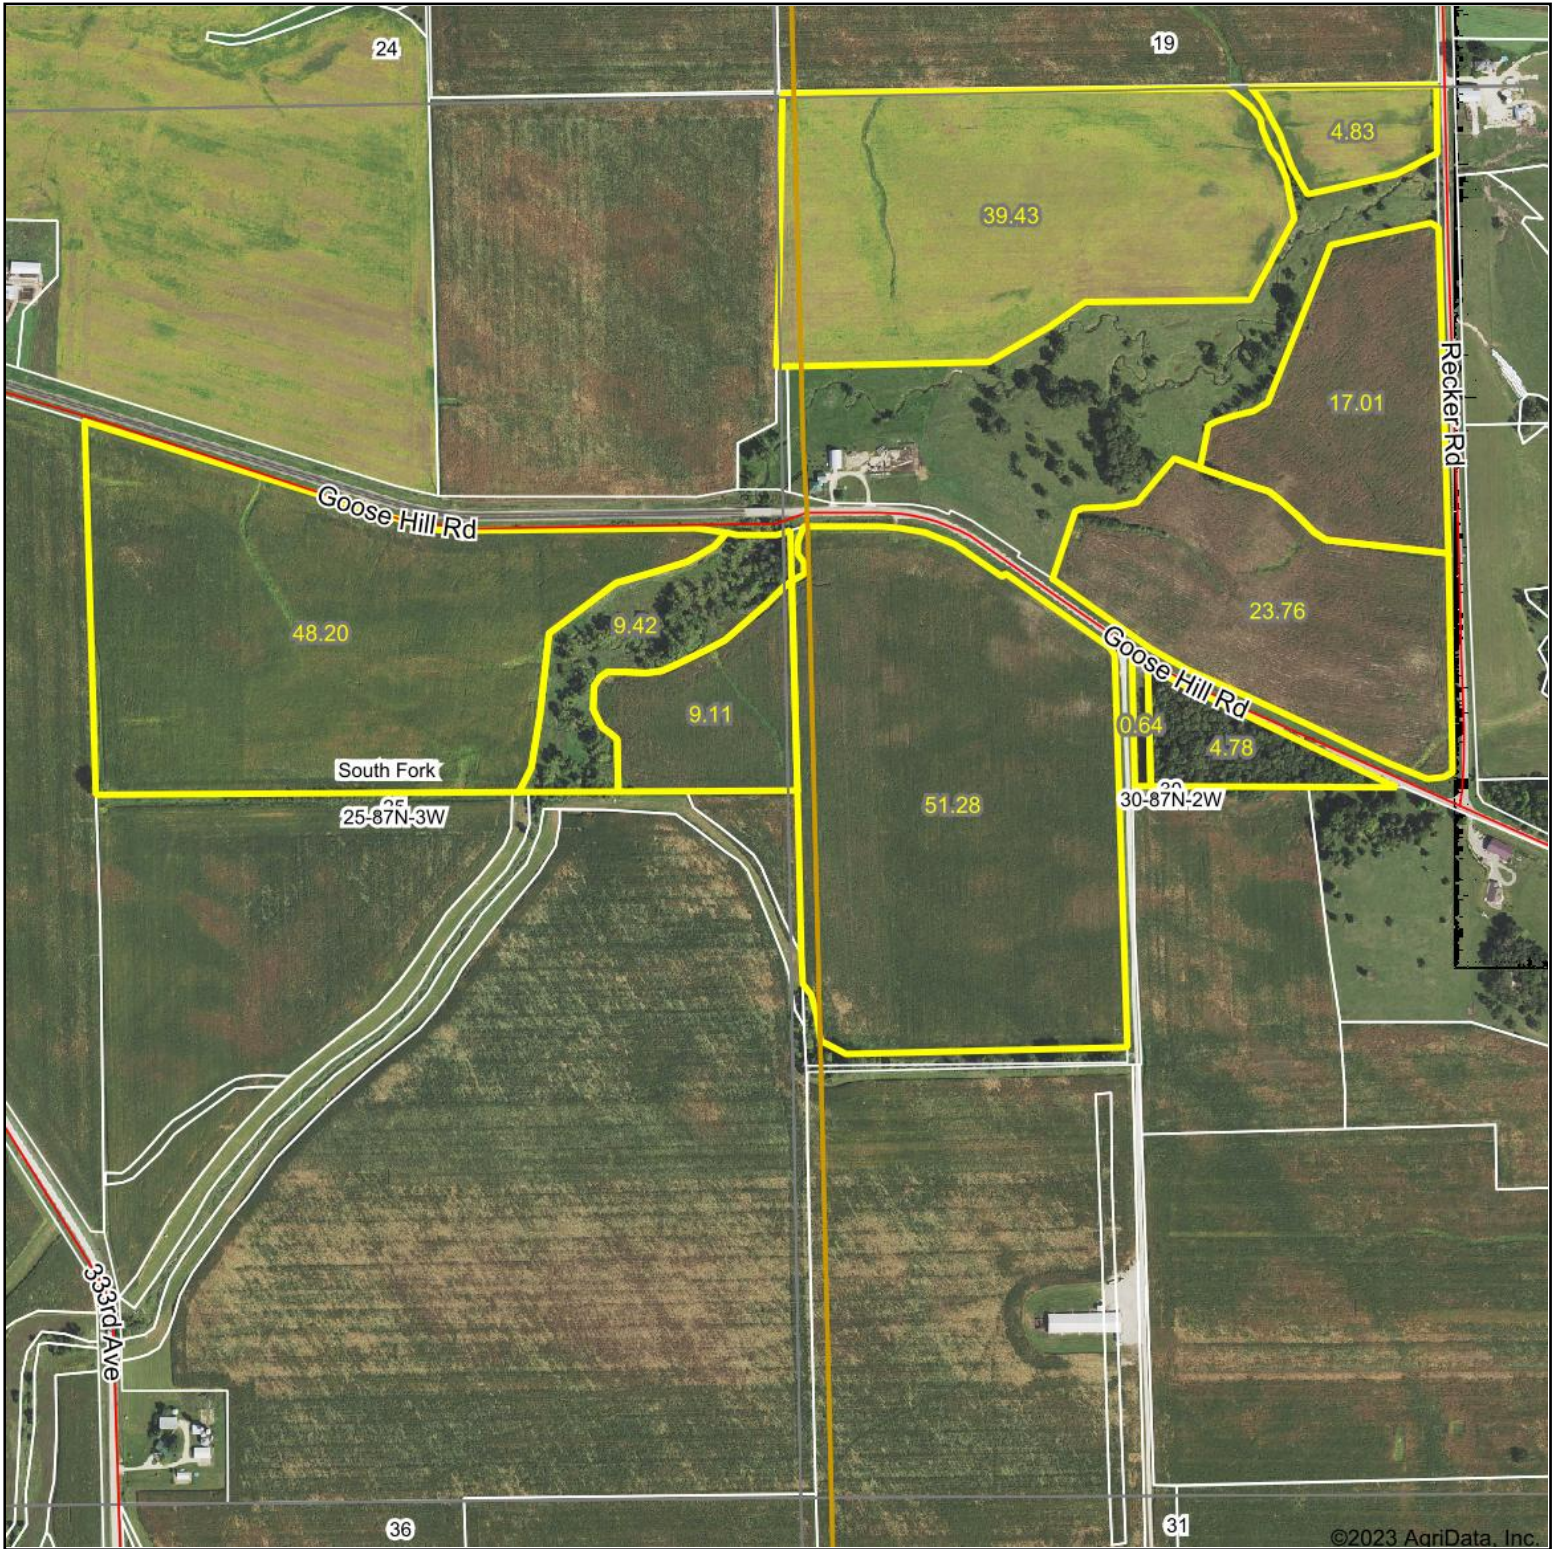

Aerial Map

Boundary Center: 42° 19' 11.53, -91° 7' 50.63

25-87N-3W
Delaware County
Iowa

Maps Provided By:
surety
CUSTOMIZED ONLINE MAPPING
© AgriData, Inc. 2023 www.AgriDataInc.com

8/3/2023

Field borders provided by Farm Service Agency as of 5/21/2008.