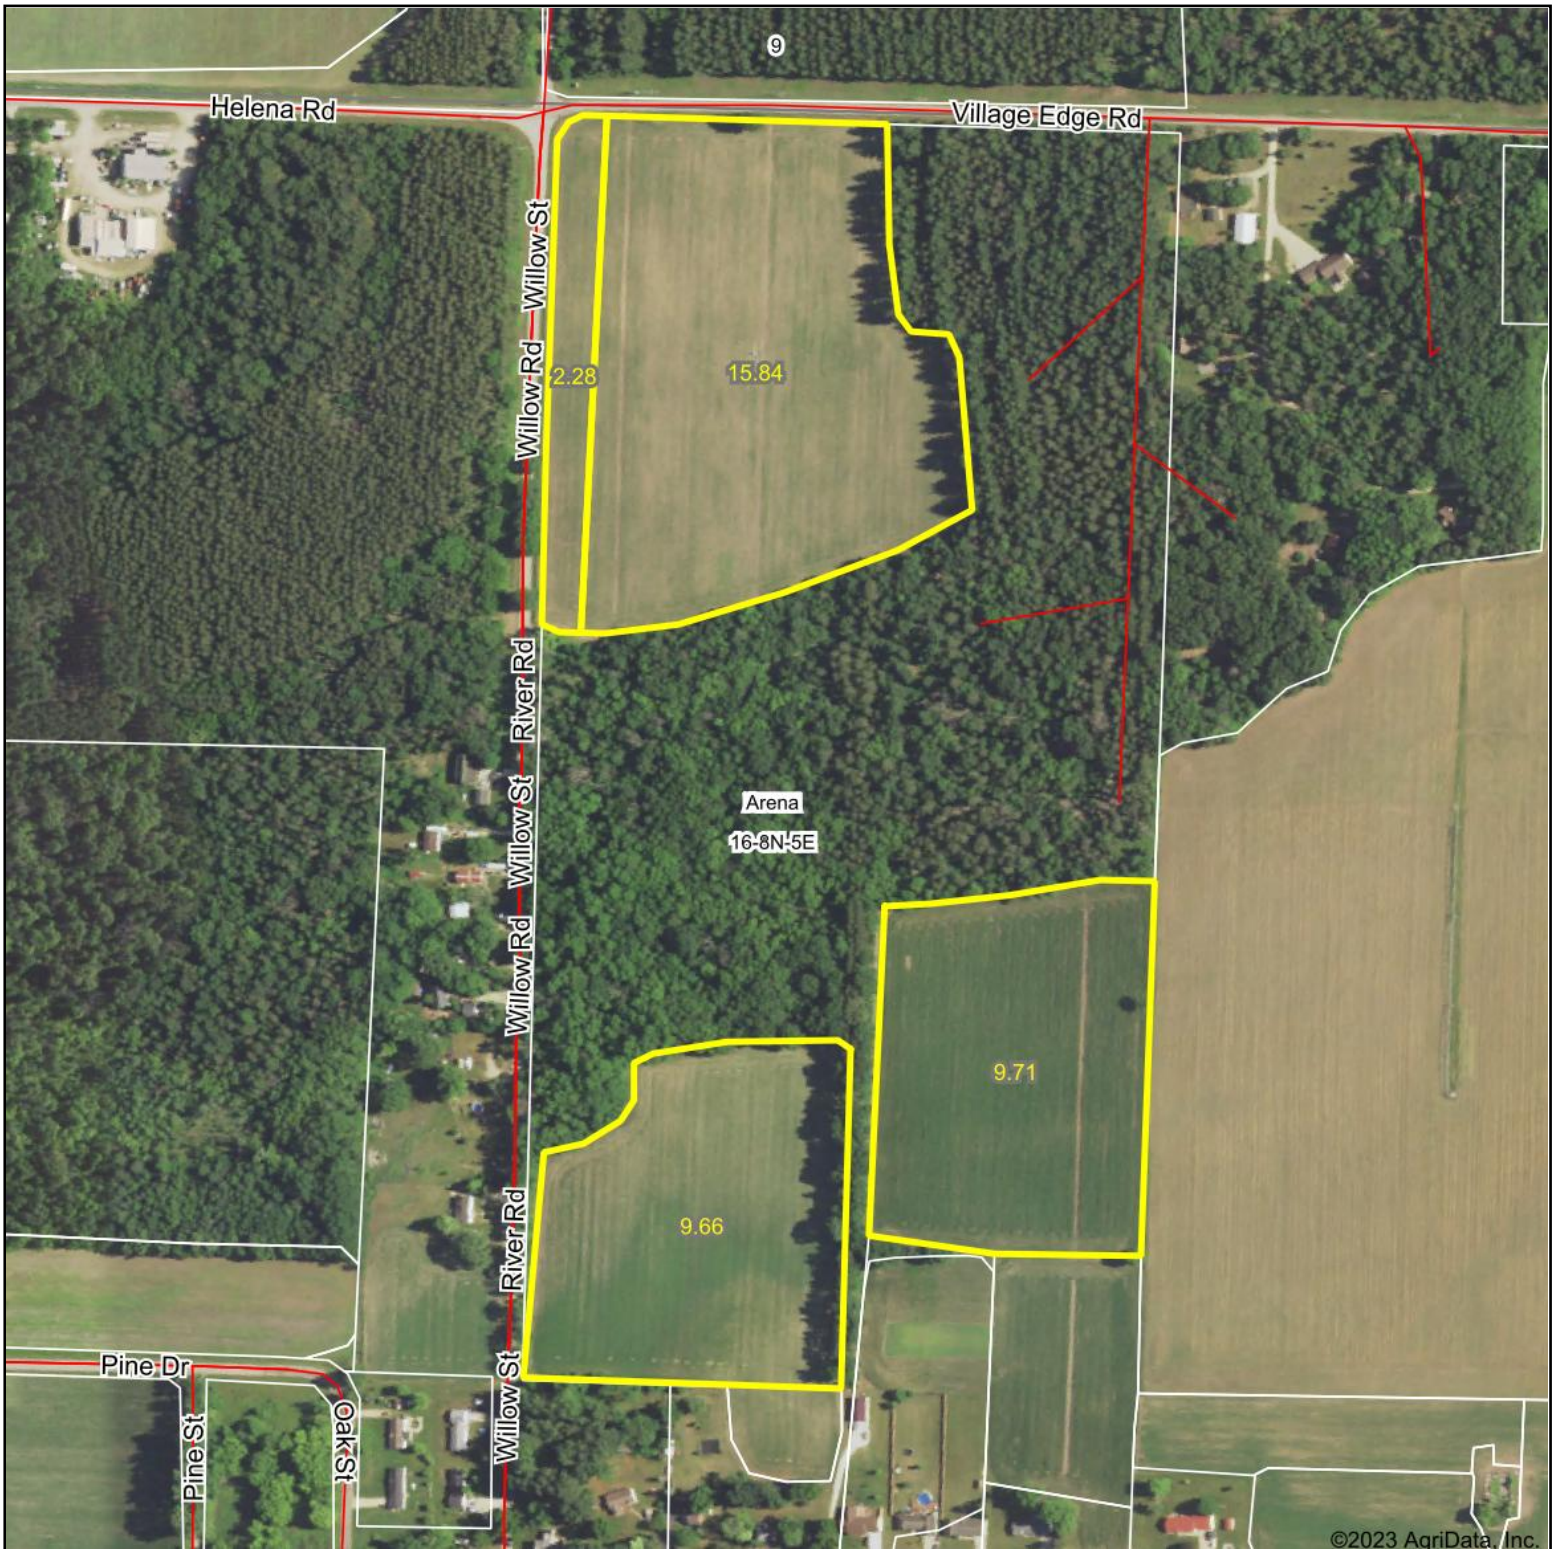

Aerial Map

Boundary Center: 43° 10' 20.97, -89° 54' 36.35

16-8N-5E
Iowa County
Wisconsin

Maps Provided By:
surety
CUSTOMIZED ONLINE MAPPING
© AgriData, Inc. 2023 www.AgriDataInc.com

9/13/2023