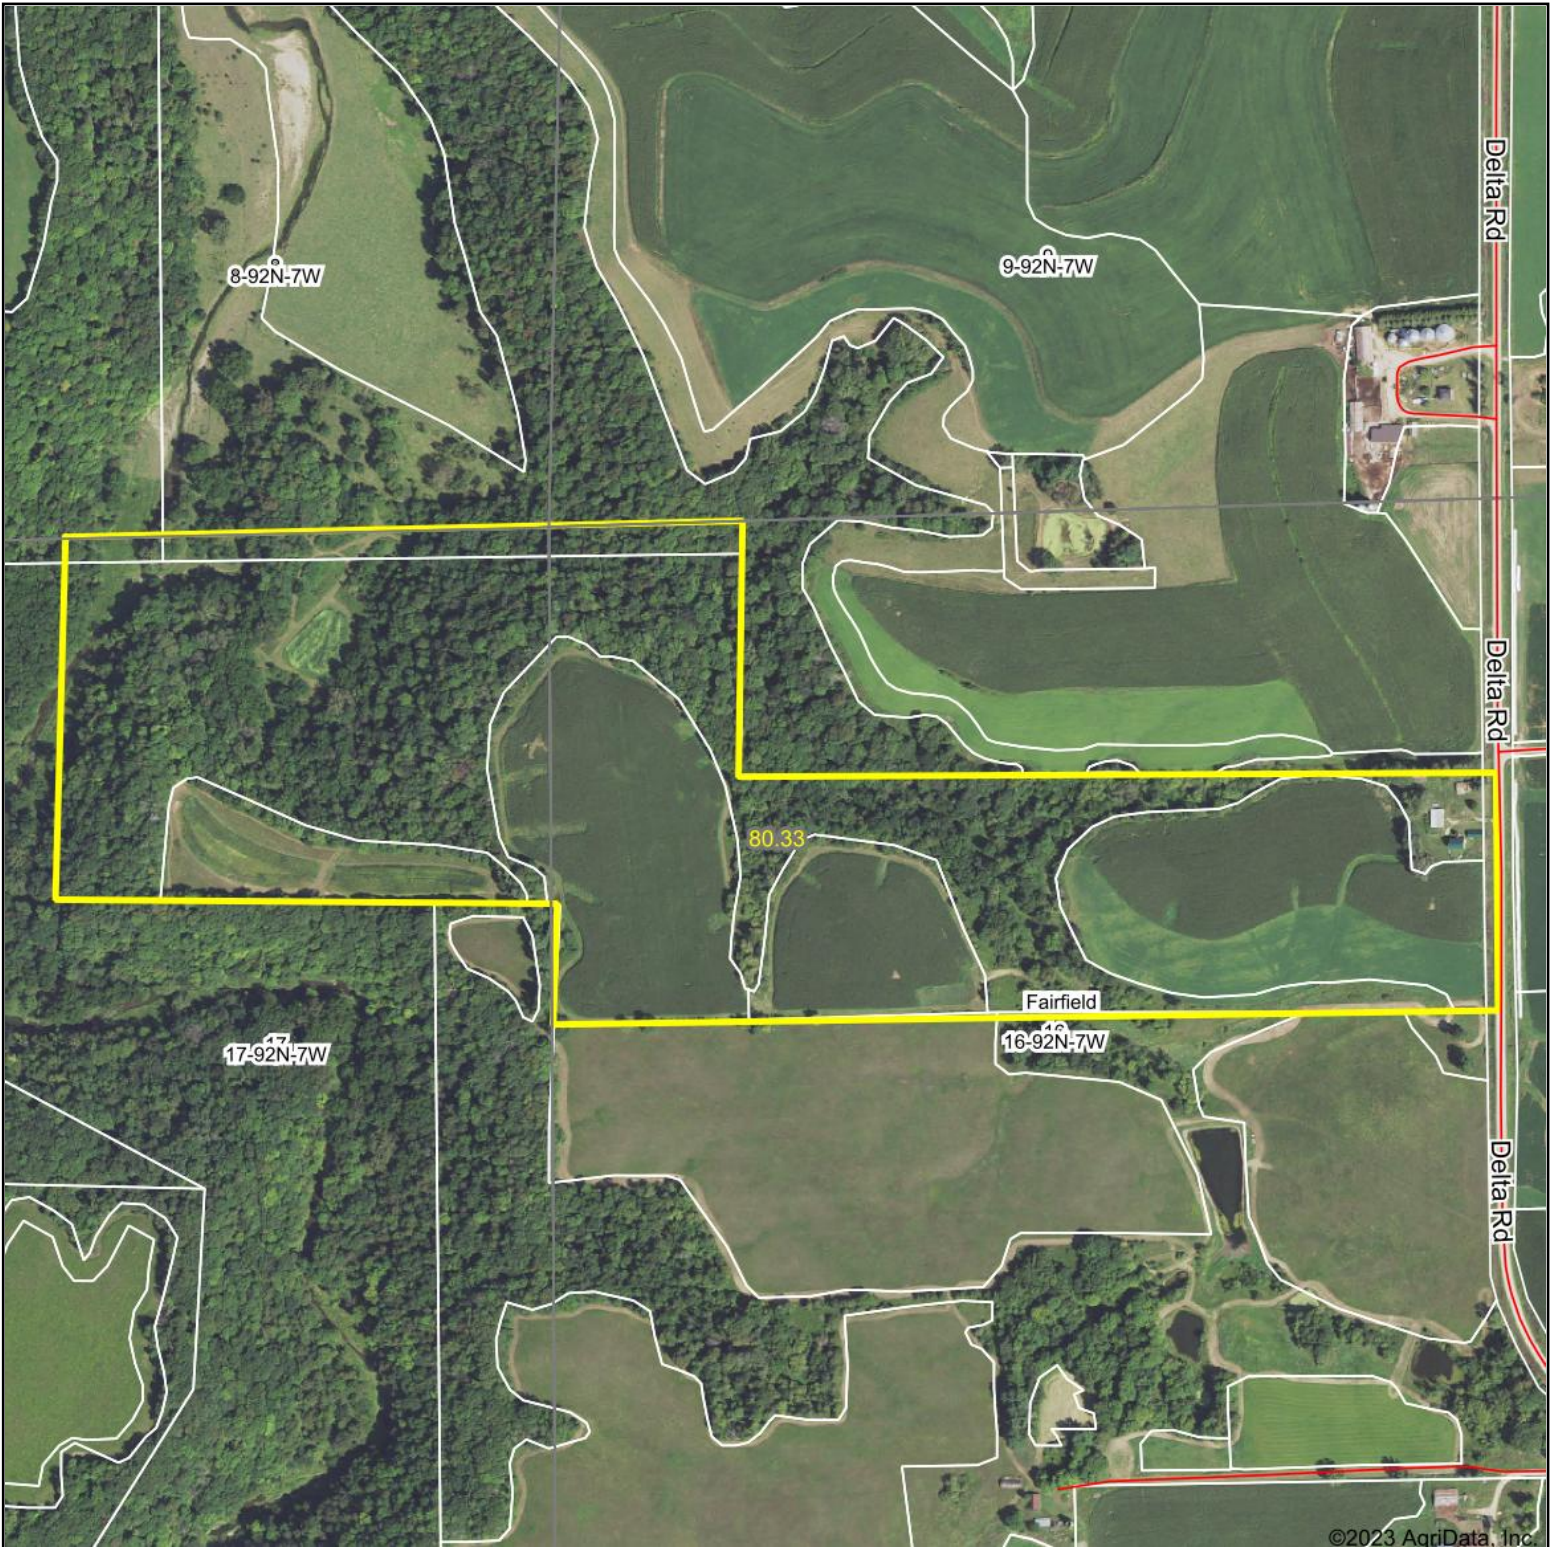

# Aerial Map

©2023 AgriData, Inc.

Boundary Center: 42° 47' 11.78, -91° 41' 2.62

Maps Provided By:

© AgriData, Inc. 2023 www.AgriDataInc.com

**16-92N-7W**  
**Fayette County**  
**Iowa**

7/26/2023

Field borders provided by Farm Service Agency as of 5/21/2008.