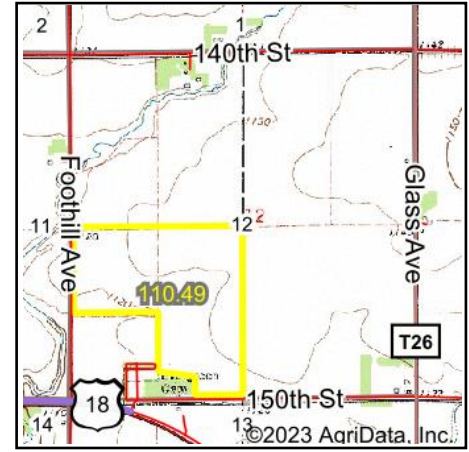

Wetlands Map

State: **Iowa**
 Location: **12-96N-18W**
 County: **Floyd**
 Township: **Rudd**
 Date: **9/7/2023**

Maps Provided By:

© AgriData, Inc. 2023 www.AgriDataInc.com

0ft 654ft 1307ft

Classification Code	Type	Acres
		Total Acres 0.00