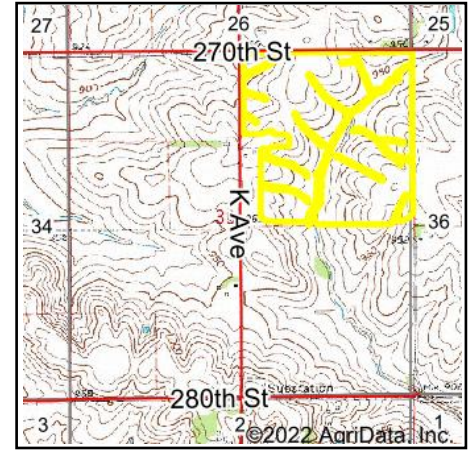

Wetlands Map

State: Iowa
Location: 35-84N-15W
County: Tama
Township: Howard
Date: 9/6/2022

Maps Provided By:

© AgriData, Inc. 2021 www.AgriDataInc.com

0ft 666ft 1331ft

Classification Code	Type	Acres
R4SBC	Riverine	0.32
PEM1C	Freshwater Emergent Wetland	0.04
PEM1Cx	Freshwater Emergent Wetland	0.00
Total Acres		0.36