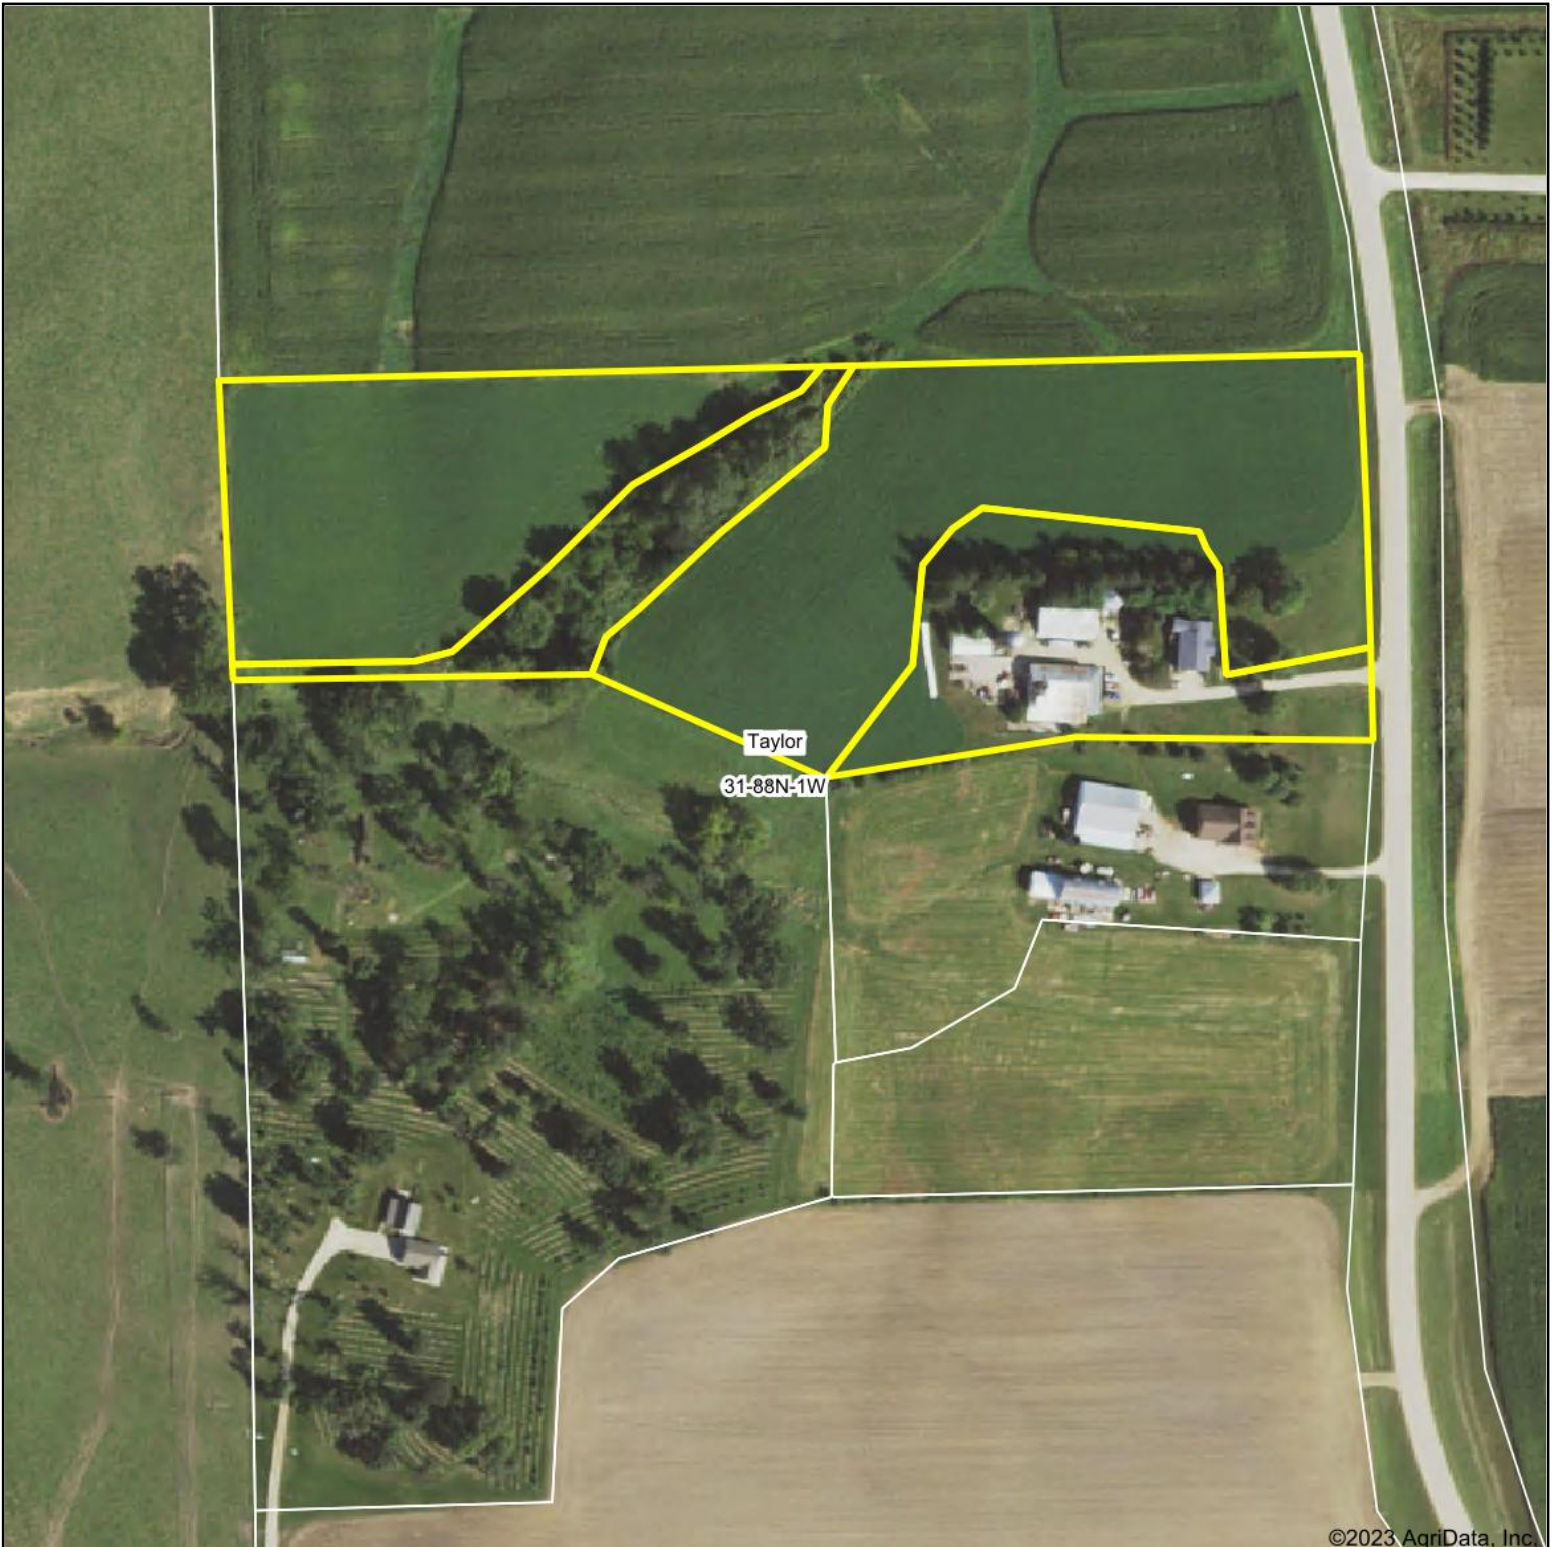

Aerial Map

©2023 AgriData, Inc.

Map Center: 42° 23' 37.53, -91° 0' 11.47

Maps Provided By:

© AgriData, Inc. 2023 www.AgriDataInc.com

31-88N-1W
Dubuque County
Iowa

4/20/2023

Field borders provided by Farm Service Agency as of 5/21/2008.