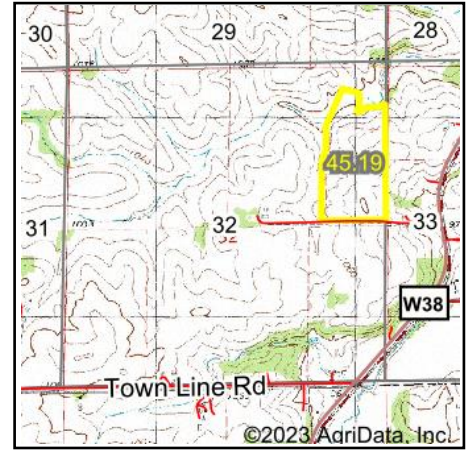

Wetlands Map

State: Iowa
Location: 32-98N-8W
County: Winneshiek
Township: Decorah
Date: 8/22/2023

Maps Provided By:

© AgriData, Inc. 2023 www.AgriDataInc.com

0ft 570ft 1140ft

Classification Code	Type	Acres
PEM1C	Freshwater Emergent Wetland	0.00
Total Acres		0.00