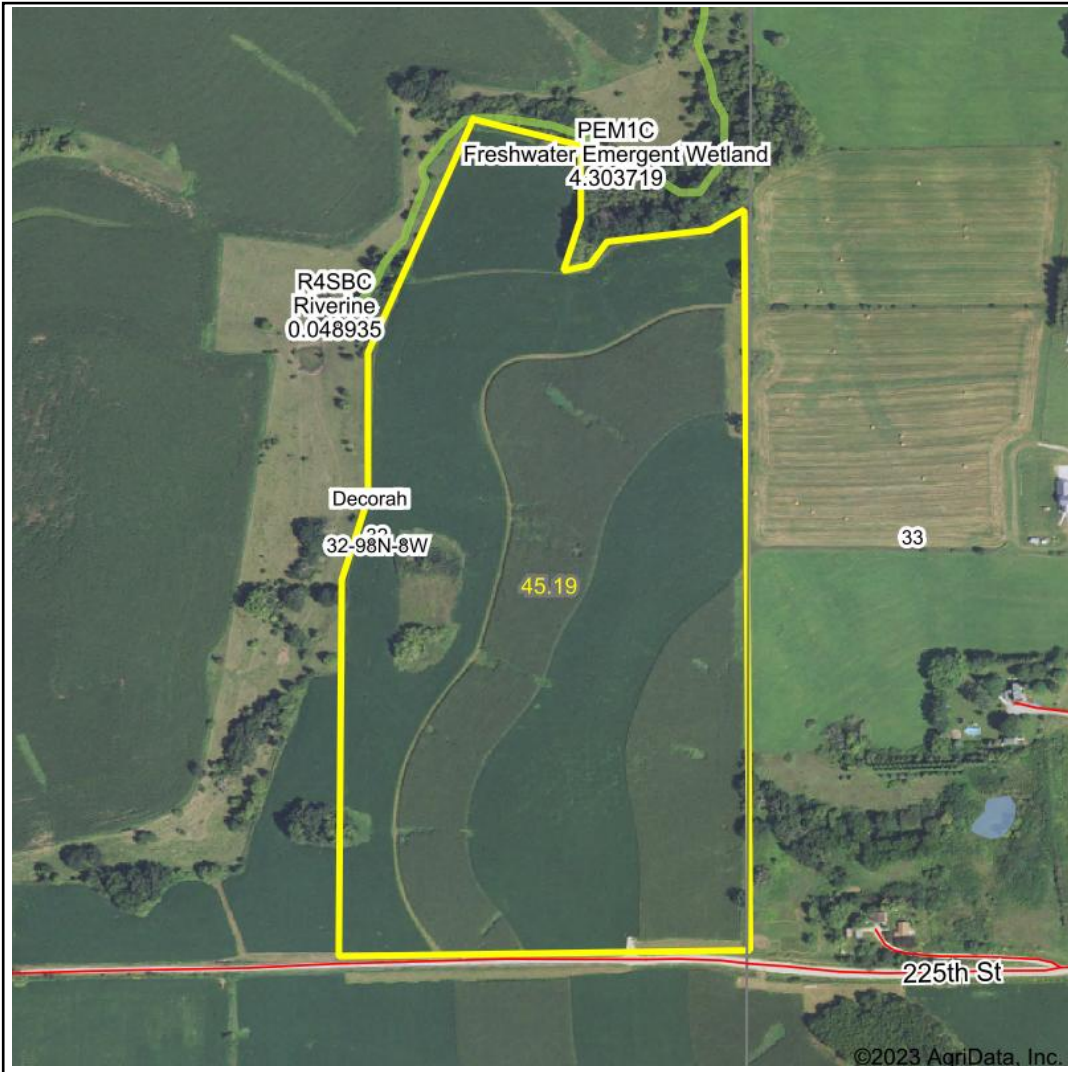

Wetlands Map

State: Iowa
Location: 32-98N-8W
County: Winneshiek
Township: Decorah
Date: 8/22/2023

Maps Provided By:

© AgriData, Inc. 2023 www.AgriDataInc.com

0ft 570ft 1140ft

Classification Code	Type	Acres
PEM1C	Freshwater Emergent Wetland	0.00
Total Acres		0.00