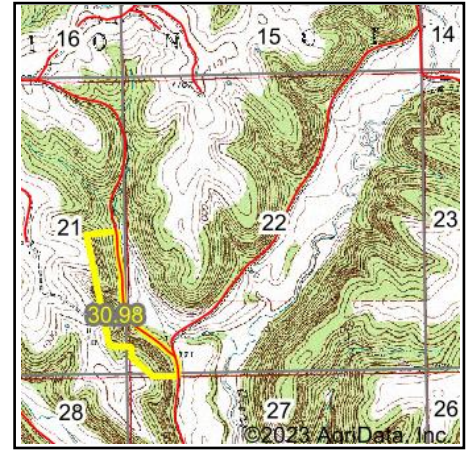

Wetlands Map

State: **Iowa**
 Location: **22-100N-5W**
 County: **Allamakee**
 Township: **Union City**
 Date: **7/31/2023**

Maps Provided By:

© AgriData, Inc. 2023 www.AgriDataInc.com

0ft 658ft 1315ft

Classification Code	Type	Acres
	Total Acres	0.00