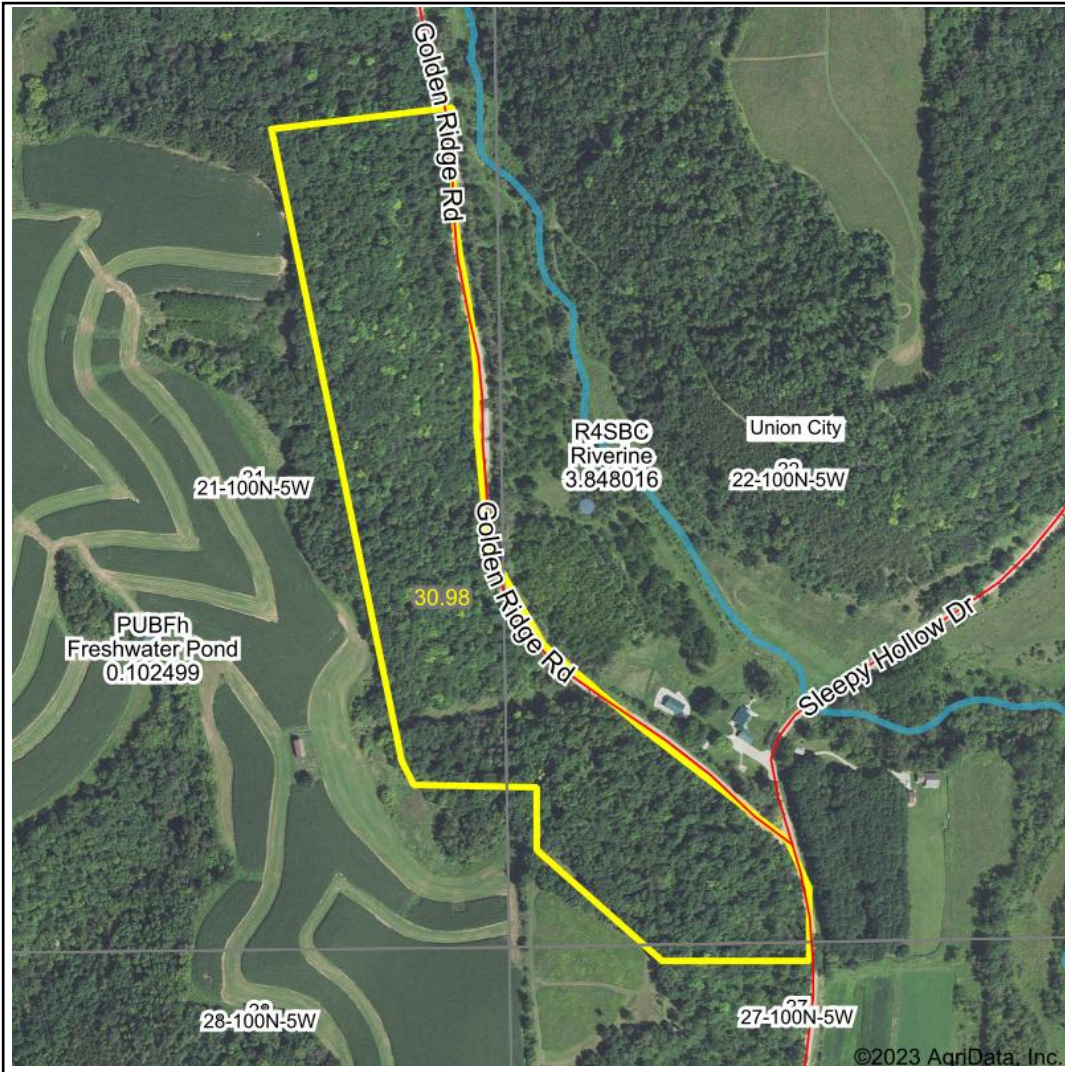

Wetlands Map

State: **Iowa**
 Location: **22-100N-5W**
 County: **Allamakee**
 Township: **Union City**
 Date: **7/31/2023**

Maps Provided By:

© AgriData, Inc. 2023 www.AgriDataInc.com

0ft 658ft 1315ft

Classification Code	Type	Acres
	Total Acres	0.00