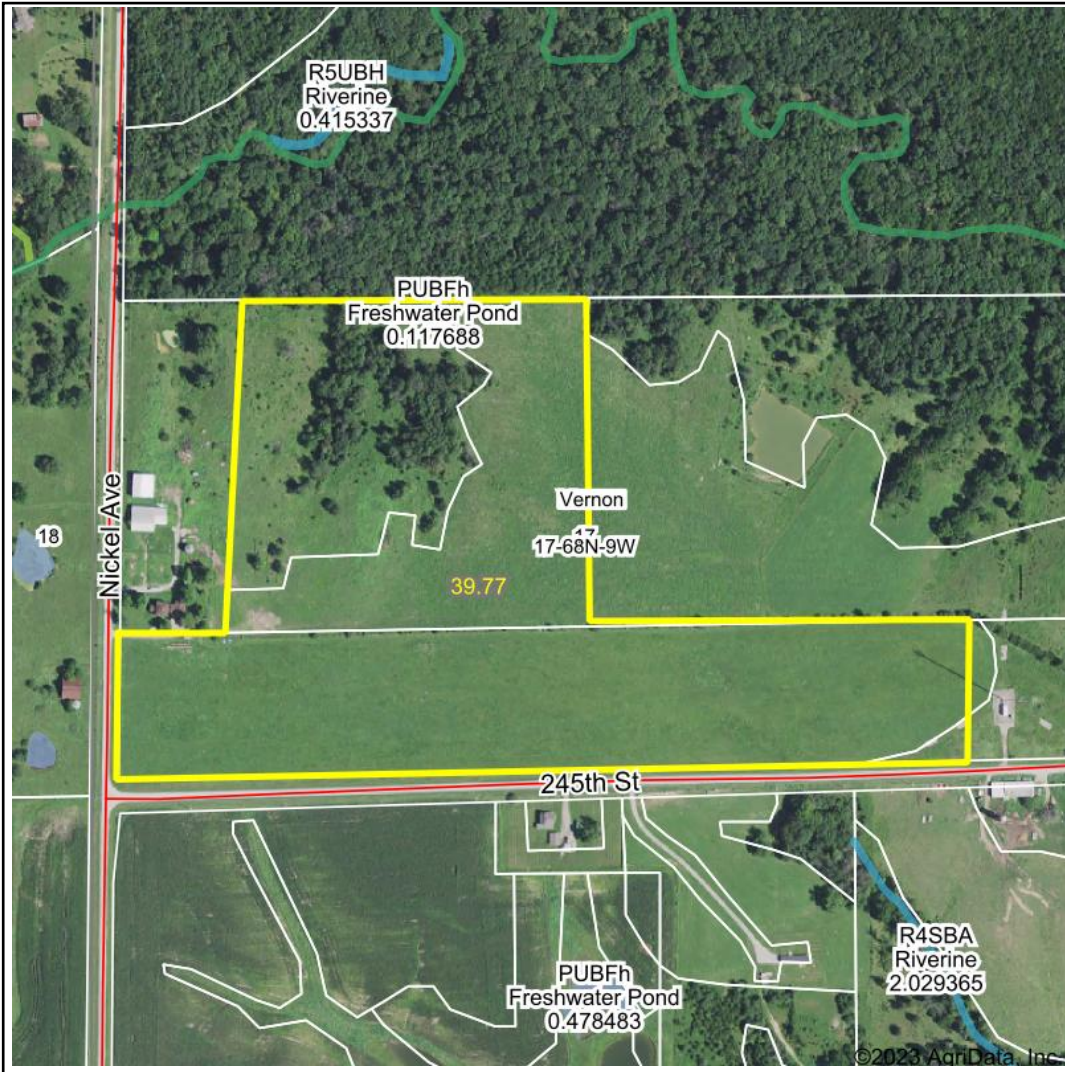

Wetlands Map

State: Iowa
Location: 17-68N-9W
County: Van Buren
Township: Vernon
Date: 8/2/2023

Maps Provided By:

© AgriData, Inc. 2023 www.AgriDataInc.com

0ft 592ft 1184ft

Classification Code	Type	Acres
PUBFh	Freshwater Pond	0.11
Total Acres		0.11