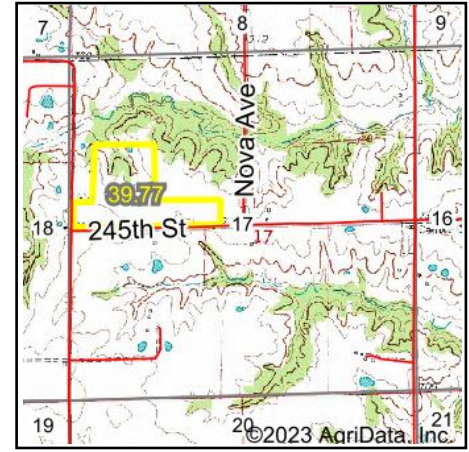

Wetlands Map

State: Iowa
Location: 17-68N-9W
County: Van Buren
Township: Vernon
Date: 8/2/2023

Maps Provided By:

© AgriData, Inc. 2023 www.AgriDataInc.com

0ft 592ft 1184ft

Classification Code	Type	Acres
PUBFh	Freshwater Pond	0.11
Total Acres		0.11