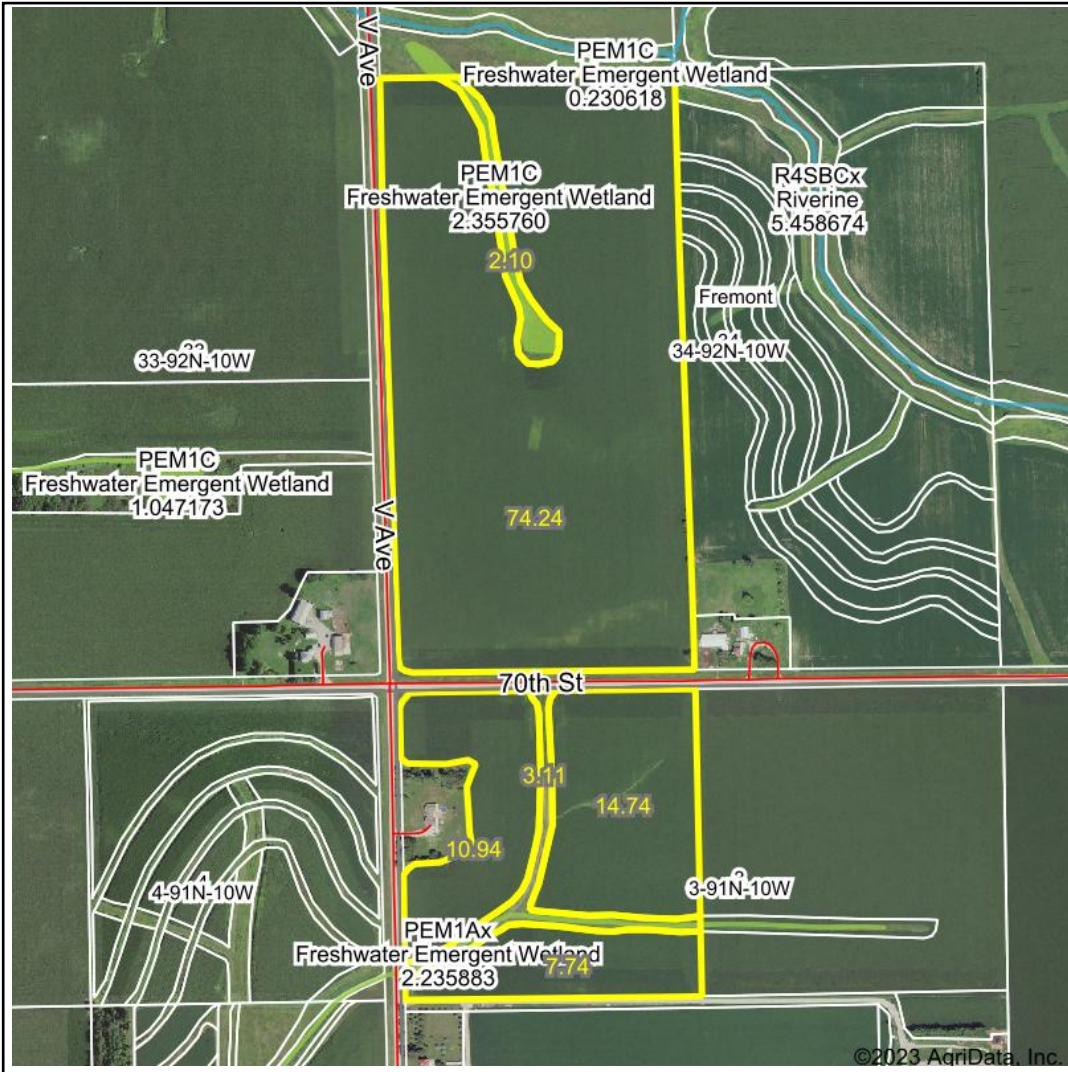

Wetlands Map

State: **Iowa**
 Location: **34-92N-10W**
 County: **Fayette**
 Township: **Fremont**
 Date: **7/24/2023**

HIGH POINT
 LAND COMPANY
 Maps Provided By:

surety
 CUSTOMIZED ONLINE MAPPING
© AgriData, Inc. 2023 www.AgriDataInc.com

Classification Code	Type	Acres
PEM1C	Freshwater Emergent Wetland	2.07
PEM1Ax	Freshwater Emergent Wetland	0.61
Total Acres		2.68

Data Source: National Wetlands Inventory website. U.S. Dol, Fish and Wildlife Service, Washington, D.C. <http://www.fws.gov/wetlands/>