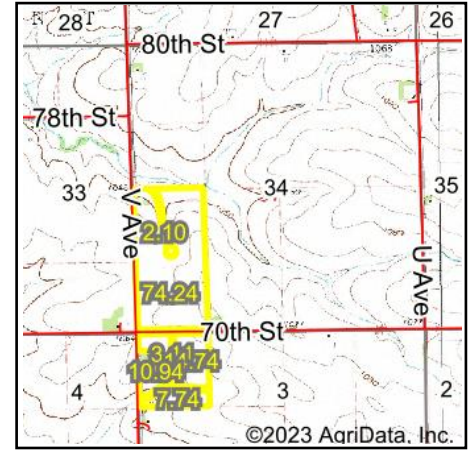

Wetlands Map

State: **Iowa**
 Location: **34-92N-10W**
 County: **Fayette**
 Township: **Fremont**
 Date: **7/24/2023**

HIGH POINT
 LAND COMPANY
 Maps Provided By:

surety
 CUSTOMIZED ONLINE MAPPING
© AgriData, Inc. 2023 www.AgriDataInc.com

Classification Code	Type	Acres
PEM1C	Freshwater Emergent Wetland	2.07
PEM1Ax	Freshwater Emergent Wetland	0.61
Total Acres		2.68

Data Source: National Wetlands Inventory website. U.S. Dol, Fish and Wildlife Service, Washington, D.C. <http://www.fws.gov/wetlands/>