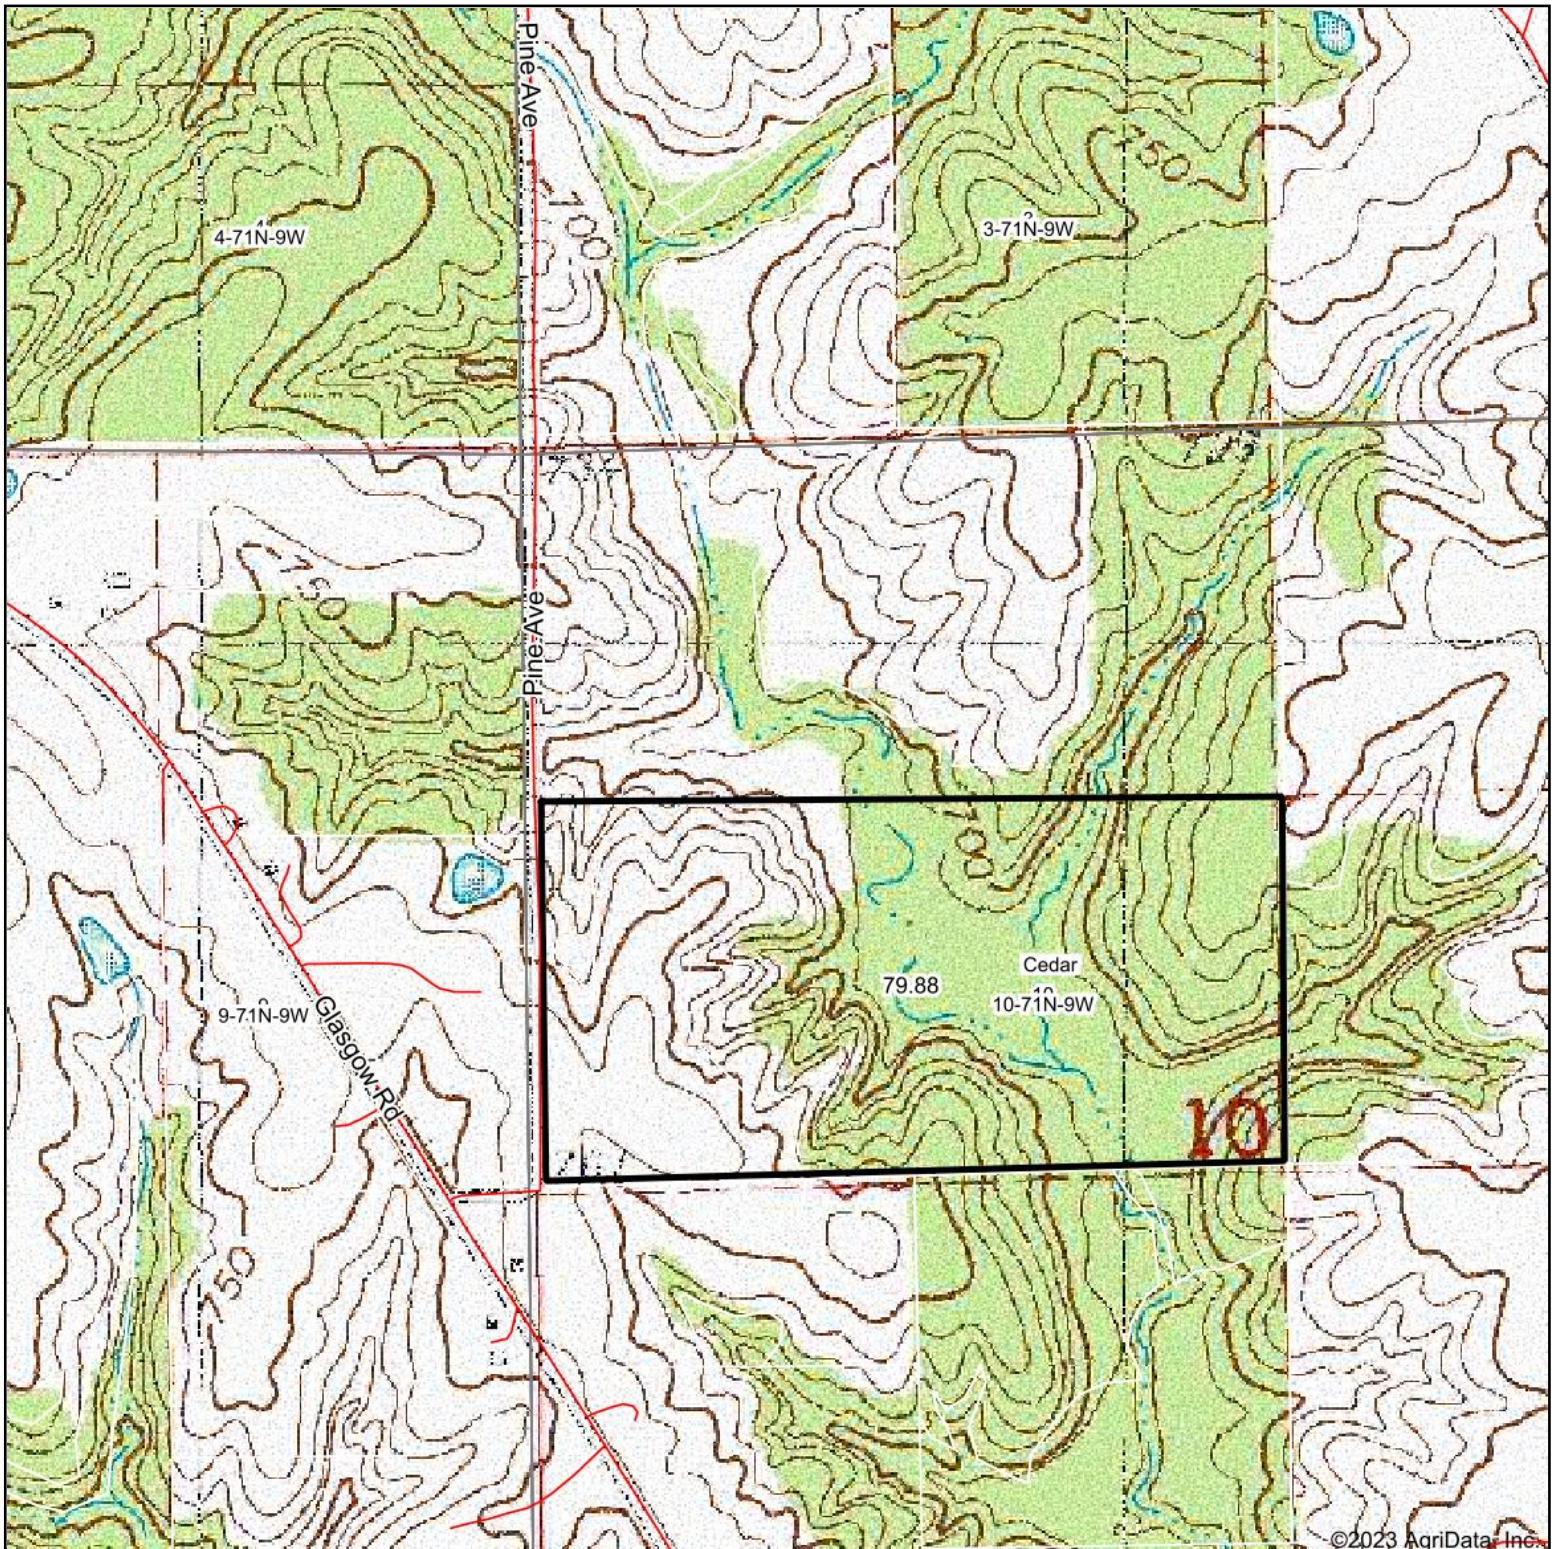

Topography Map

©2023 AgriData, Inc.

Maps Provided By:

© AgriData, Inc. 2023 www.AgridataInc.com

Map Center: 40° 58' 13.52, -91° 53' 14.91

10-71N-9W
Jefferson County
Iowa

8/5/2023

Field borders provided by Farm Service Agency as of 5/21/2008.