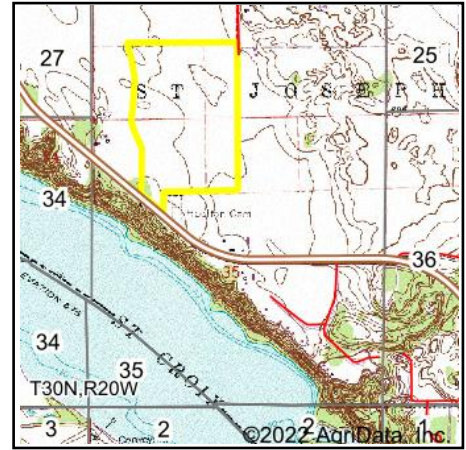

Wetlands Map

State: Wisconsin
Location: 35-30N-20W
County: St. Croix
Township: St. Joseph
Date: 7/19/2022

HIGH POINT
 LAND COMPANY
 Maps Provided By:
surety
CUSTOMIZED ONLINE MAPPING
© AgriData, Inc. 2021 www.AgriDataInc.com

Classification Code	Type	Acres
	Total Acres	0.00

Data Source: National Wetlands Inventory website. U.S. DoI, Fish and Wildlife Service, Washington, D.C. <http://www.fws.gov/wetlands/>