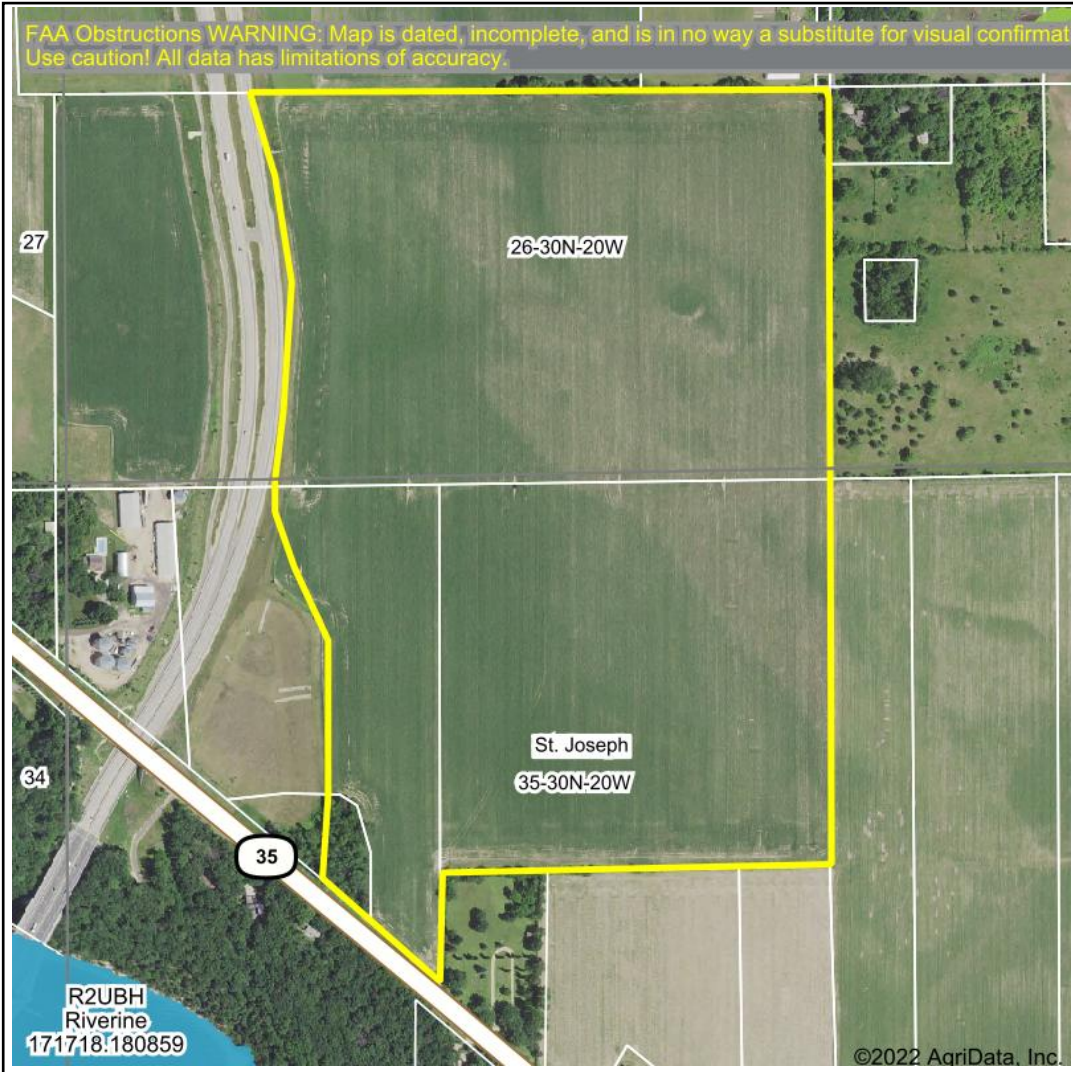

Wetlands Map

State: Wisconsin
Location: 35-30N-20W
County: St. Croix
Township: St. Joseph
Date: 7/19/2022

HIGH POINT
 LAND COMPANY
 Maps Provided By:
surety
CUSTOMIZED ONLINE MAPPING
© AgriData, Inc. 2021 www.AgriDataInc.com

Classification Code	Type	Acres
	Total Acres	0.00

Data Source: National Wetlands Inventory website. U.S. DoI, Fish and Wildlife Service, Washington, D.C. <http://www.fws.gov/wetlands/>