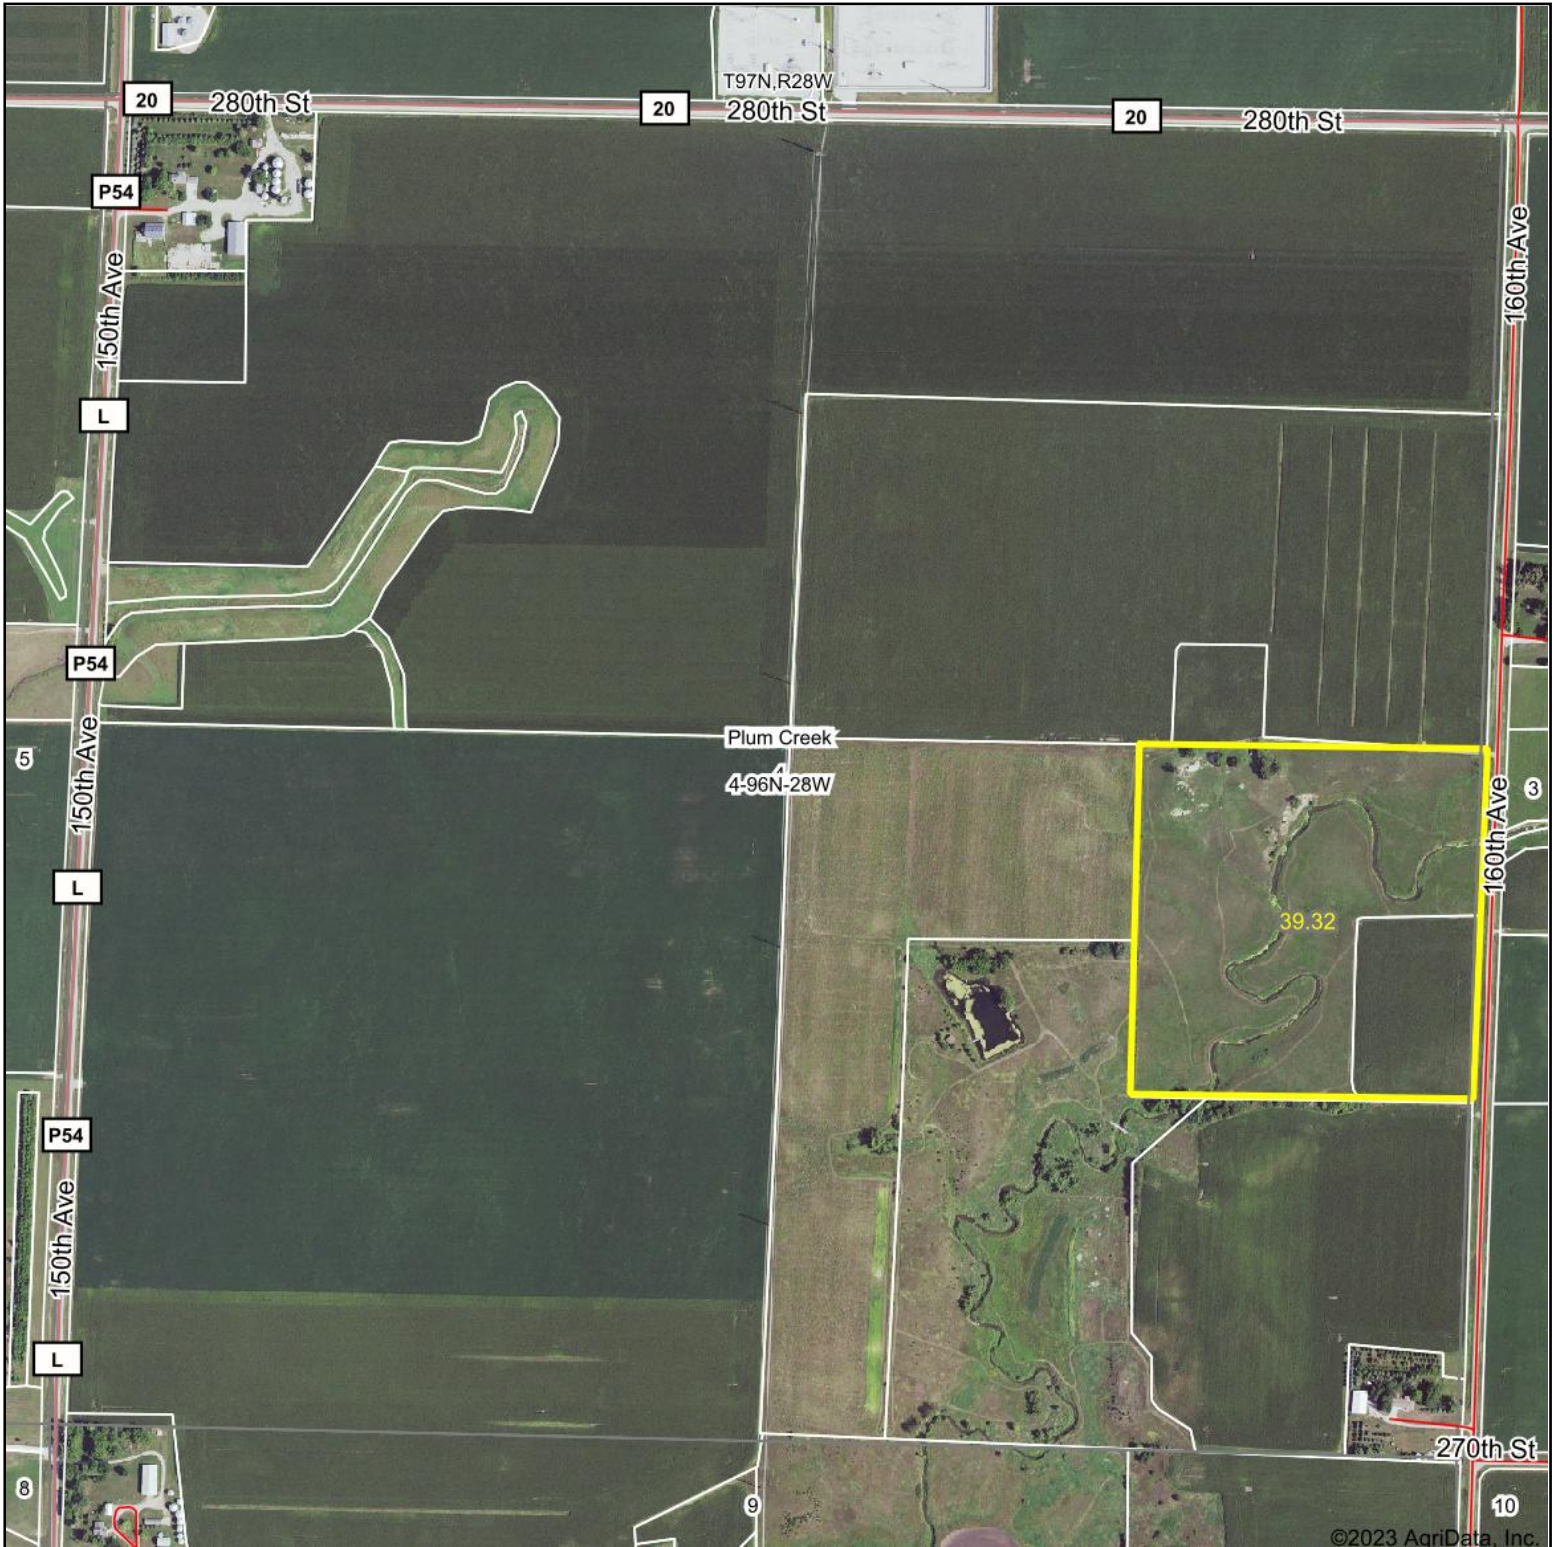

Aerial Map

**HIGH
POINT**
LAND COMPANY

Maps Provided By:

surety
CUSTOMIZED ONLINE MAPPING

© AgriData, Inc. 2023 www.AgriDataInc.com

Boundary Center: 43° 9' 39.59, -94° 9' 2.88

4-96N-28W
Kossuth County
Iowa

8/23/2023