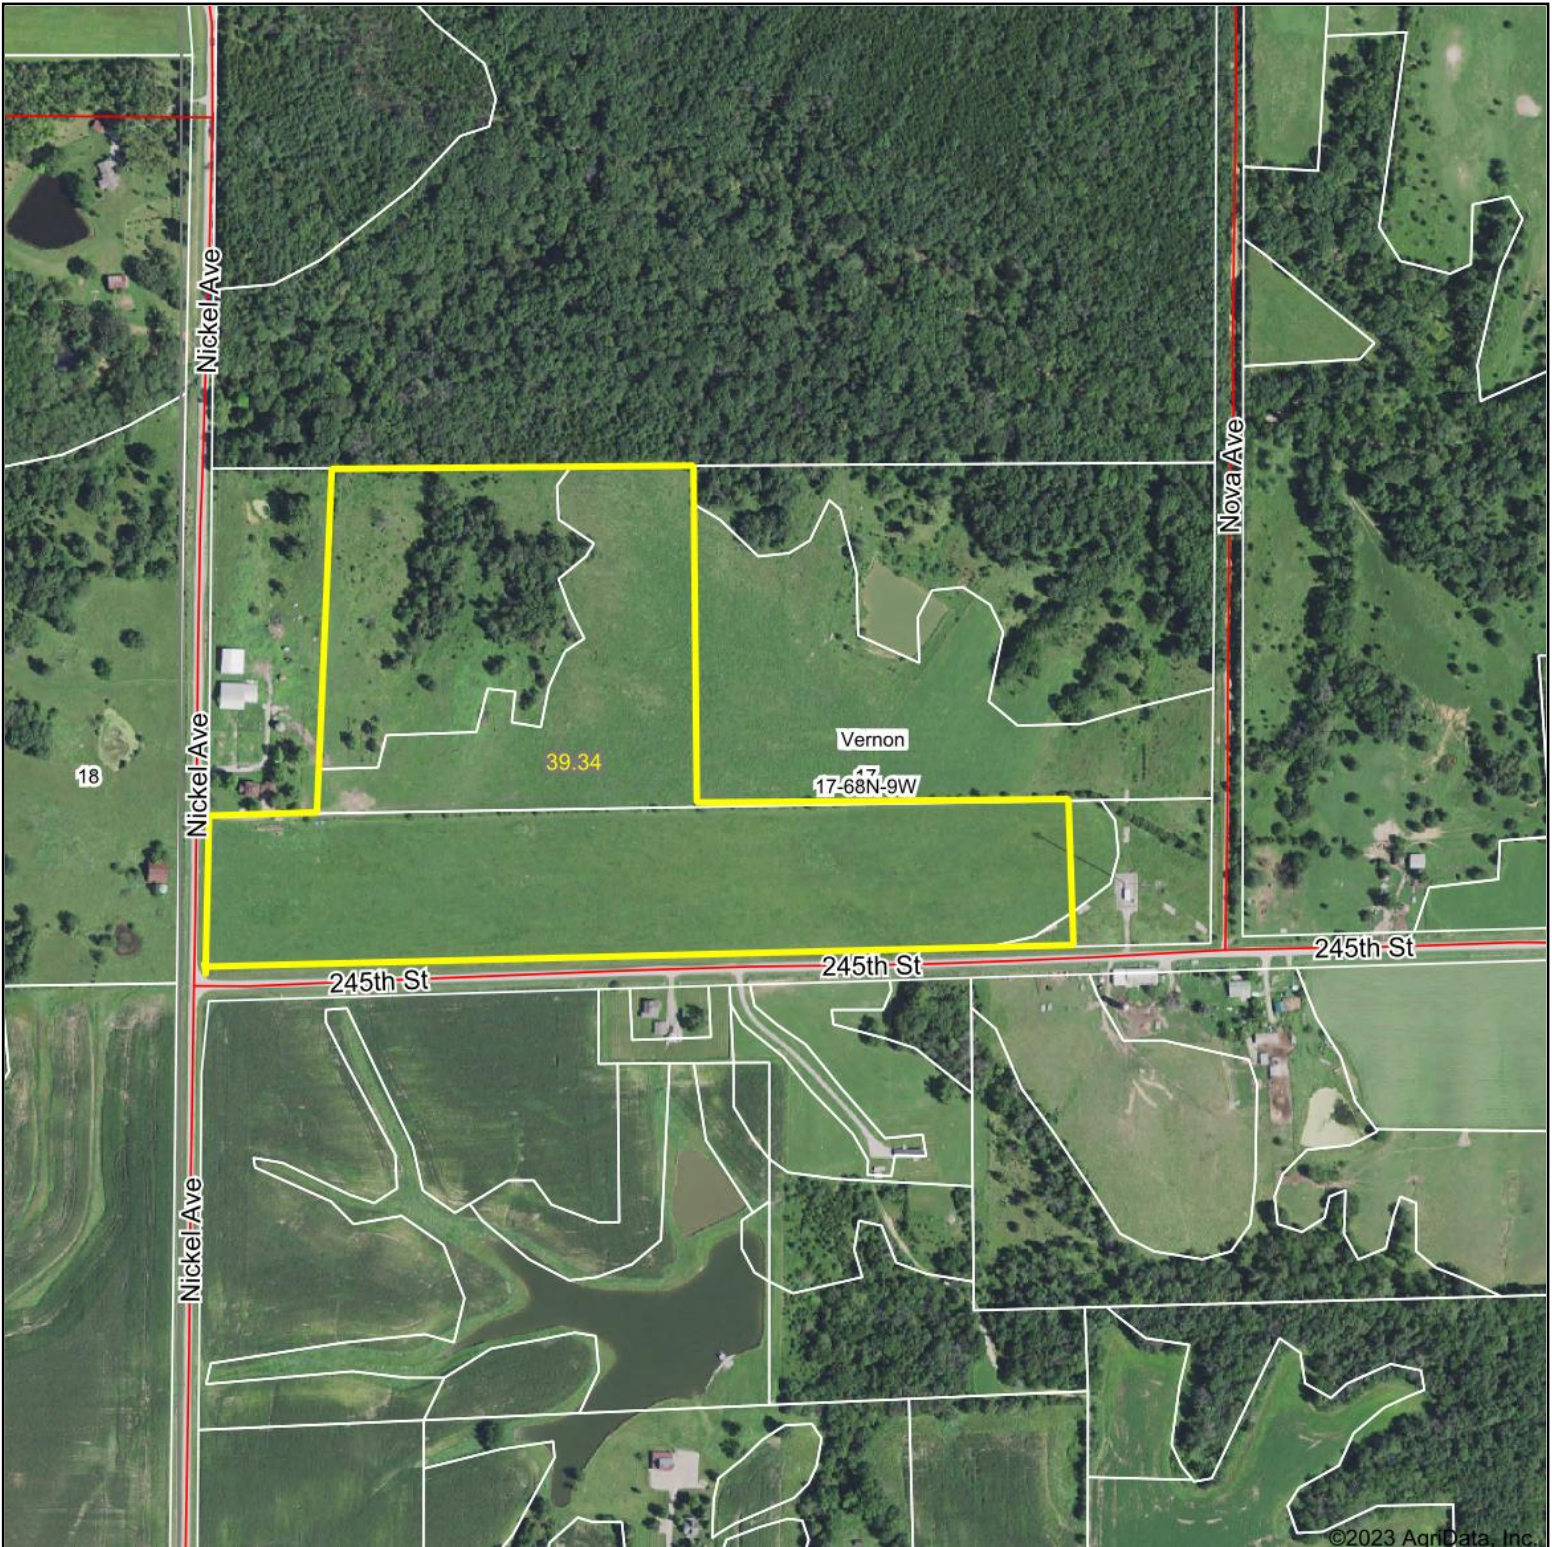

Aerial Map

©2023 AgriData, Inc.

Boundary Center: 40° 41' 27.28, -91° 55' 34.1

Maps Provided By:

© AgriData, Inc. 2023 www.AgriDataInc.com

17-68N-9W
Van Buren County
Iowa

8/2/2023