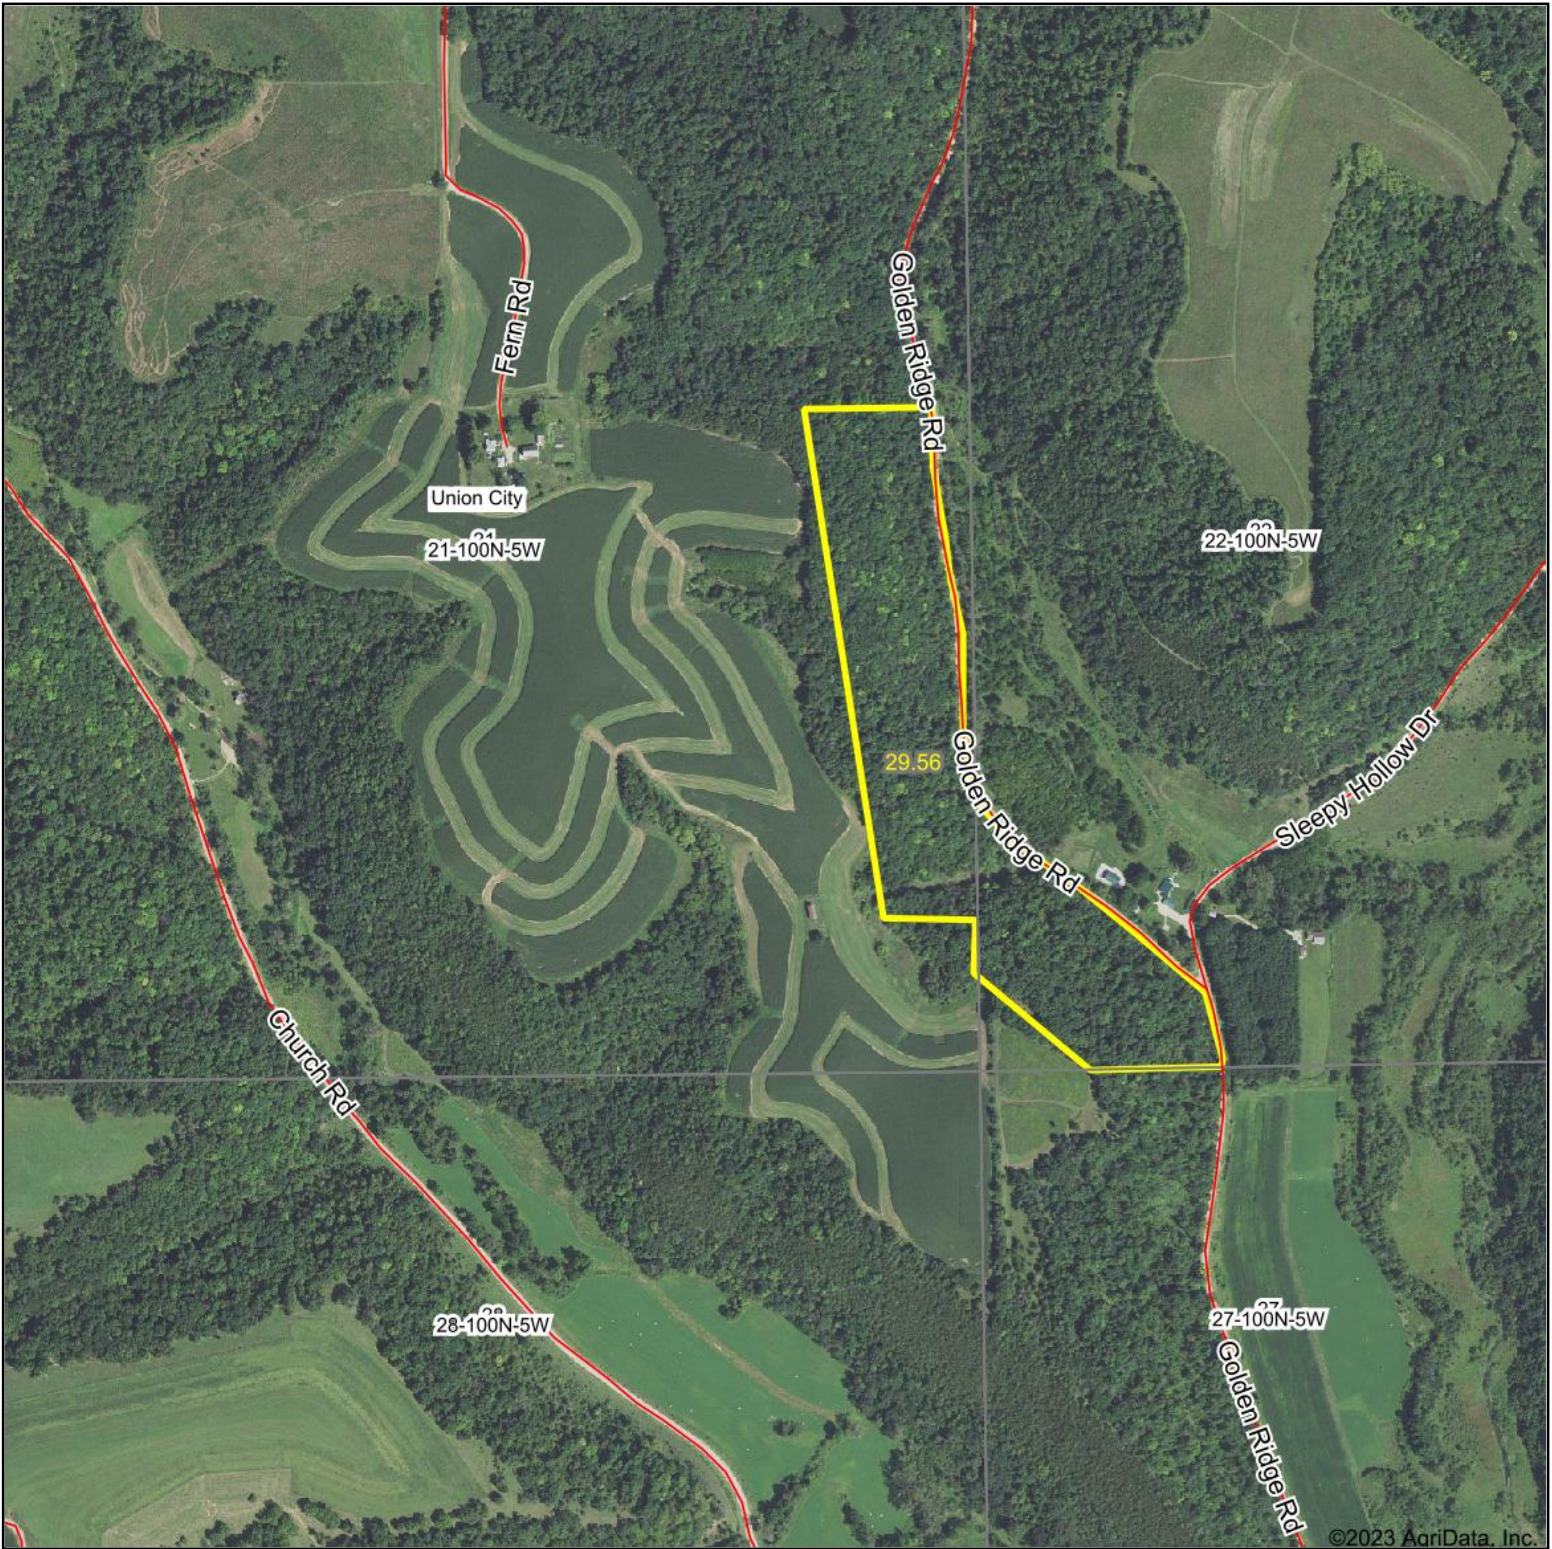

Aerial Map

©2023 AgriData, Inc.

Boundary Center: 43° 27' 37.03, -91° 25' 51.09

Maps Provided By:
surety
CUSTOMIZED ONLINE MAPPING
© AgriData, Inc. 2023 www.AgriDataInc.com

22-100N-5W
Allamakee County
Iowa

7/31/2023