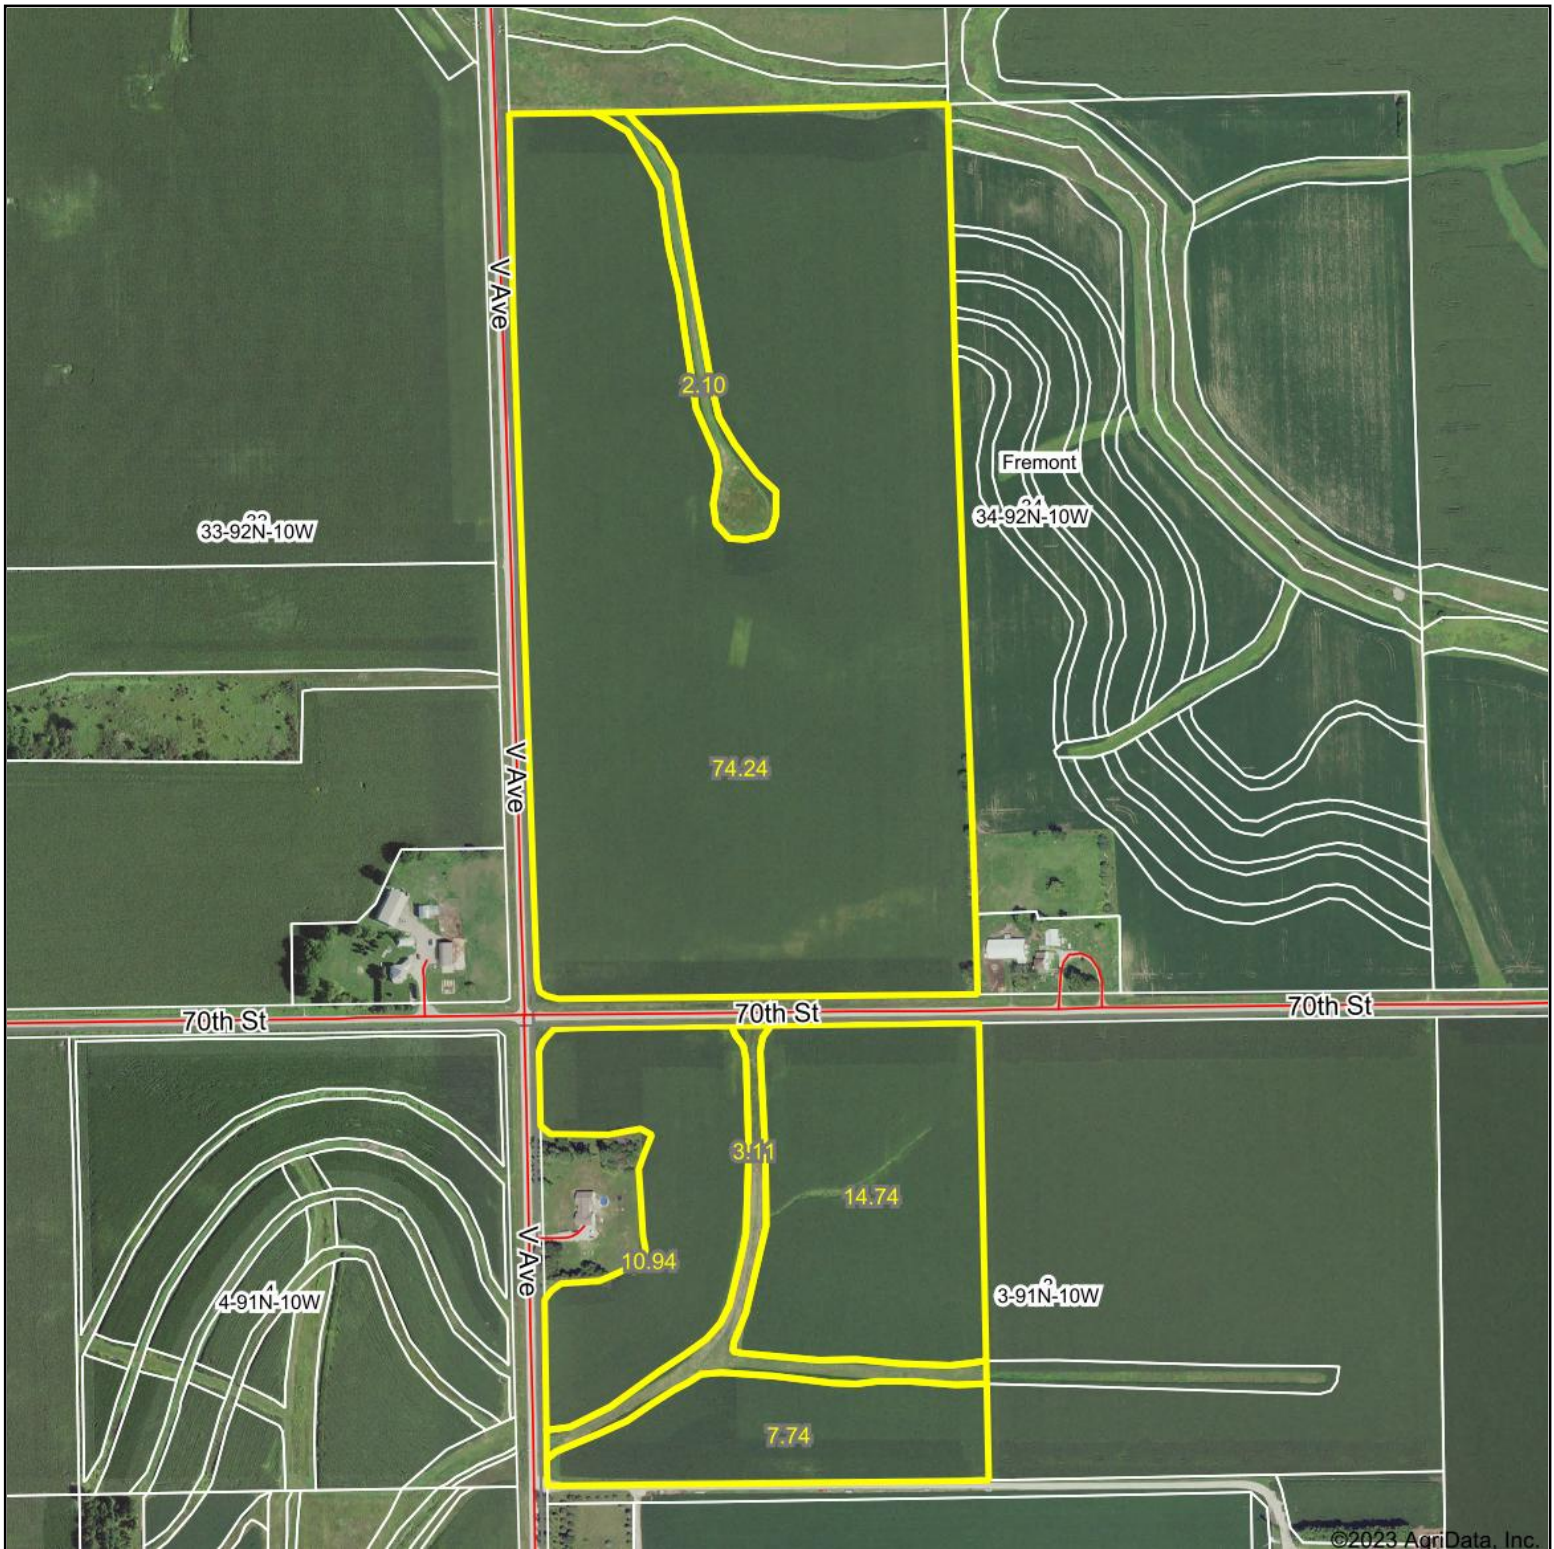

# Aerial Map

©2023 AgriData, Inc.

Boundary Center: 42° 43' 52.84, -92° 1' 6.49

Maps Provided By:

© AgriData, Inc. 2023 www.AgriDataInc.com

**34-92N-10W**  
**Fayette County**  
**Iowa**

7/24/2023