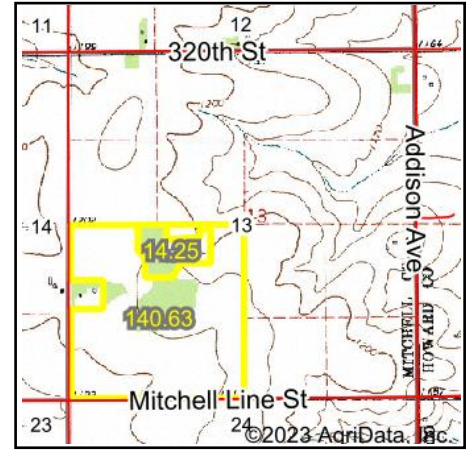

Wetlands Map

State: **Iowa**
 Location: **13-97N-15W**
 County: **Mitchell**
 Township: **East Lincoln**
 Date: **7/13/2023**

Maps Provided By:

© AgriData, Inc. 2023 www.AgriDataInc.com

Classification Code	Type	Acres
	Total Acres	0.00