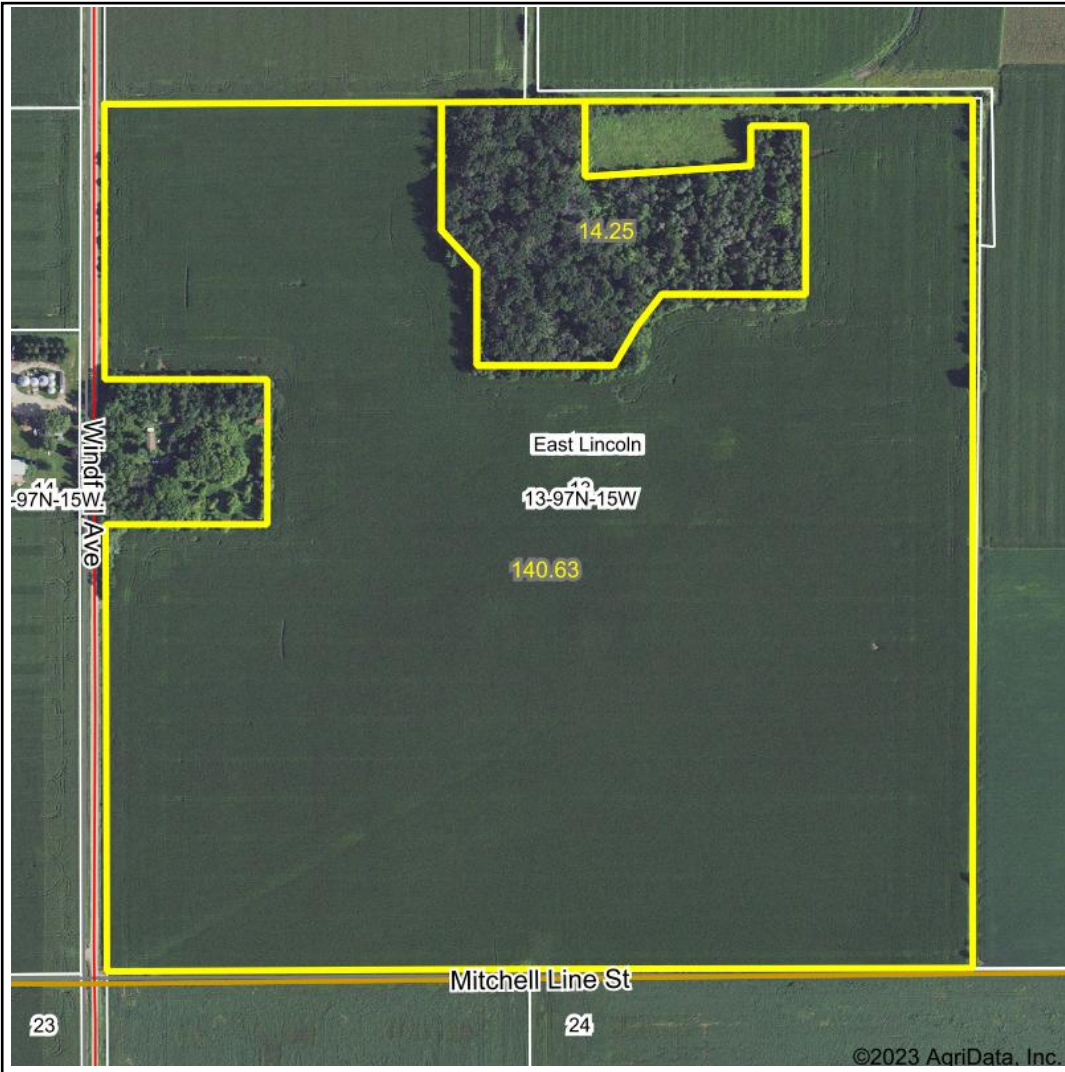

Wetlands Map

State: **Iowa**
 Location: **13-97N-15W**
 County: **Mitchell**
 Township: **East Lincoln**
 Date: **7/13/2023**

Maps Provided By:

© AgriData, Inc. 2023 www.AgriDataInc.com

Classification Code	Type	Acres
	Total Acres	0.00