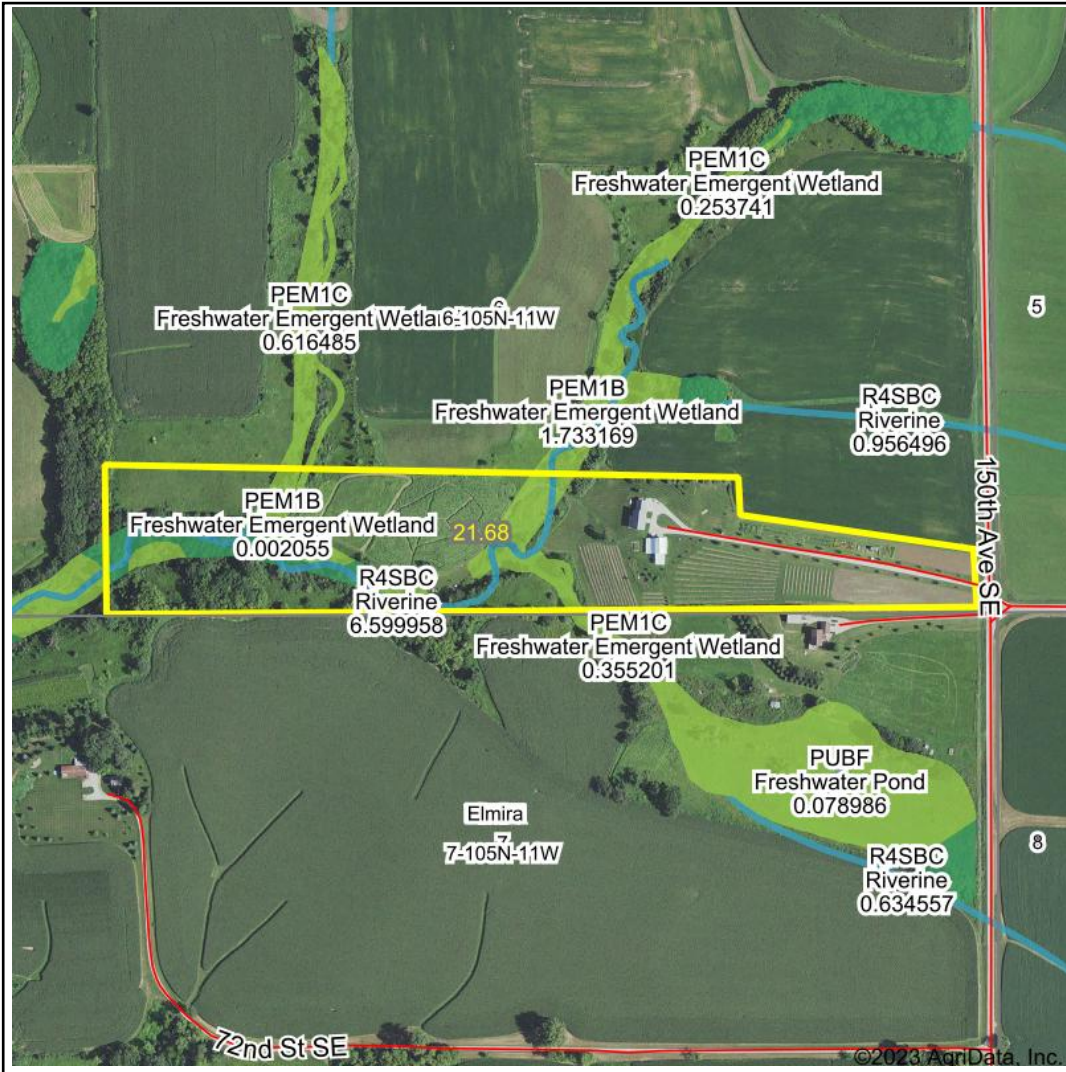

# Wetlands Map

**State:** Minnesota  
**Location:** 6-105N-11W  
**County:** Olmsted  
**Township:** Elmira  
**Date:** 7/25/2023

Maps Provided By:

© AgriData, Inc. 2023 www.AgriDataInc.com

0ft 655ft 1310ft

Classification Code	Type	Acres
PEM1B	Freshwater Emergent Wetland	1.96
PFO1B	Freshwater Forested/Shrub Wetland	1.12
R4SBC	Riverine	0.88
PEM1C	Freshwater Emergent Wetland	0.20
Total Acres		4.16

Data Source: National Wetlands Inventory website. U.S. DoI, Fish and Wildlife Service, Washington, D.C. <http://www.fws.gov/wetlands/>