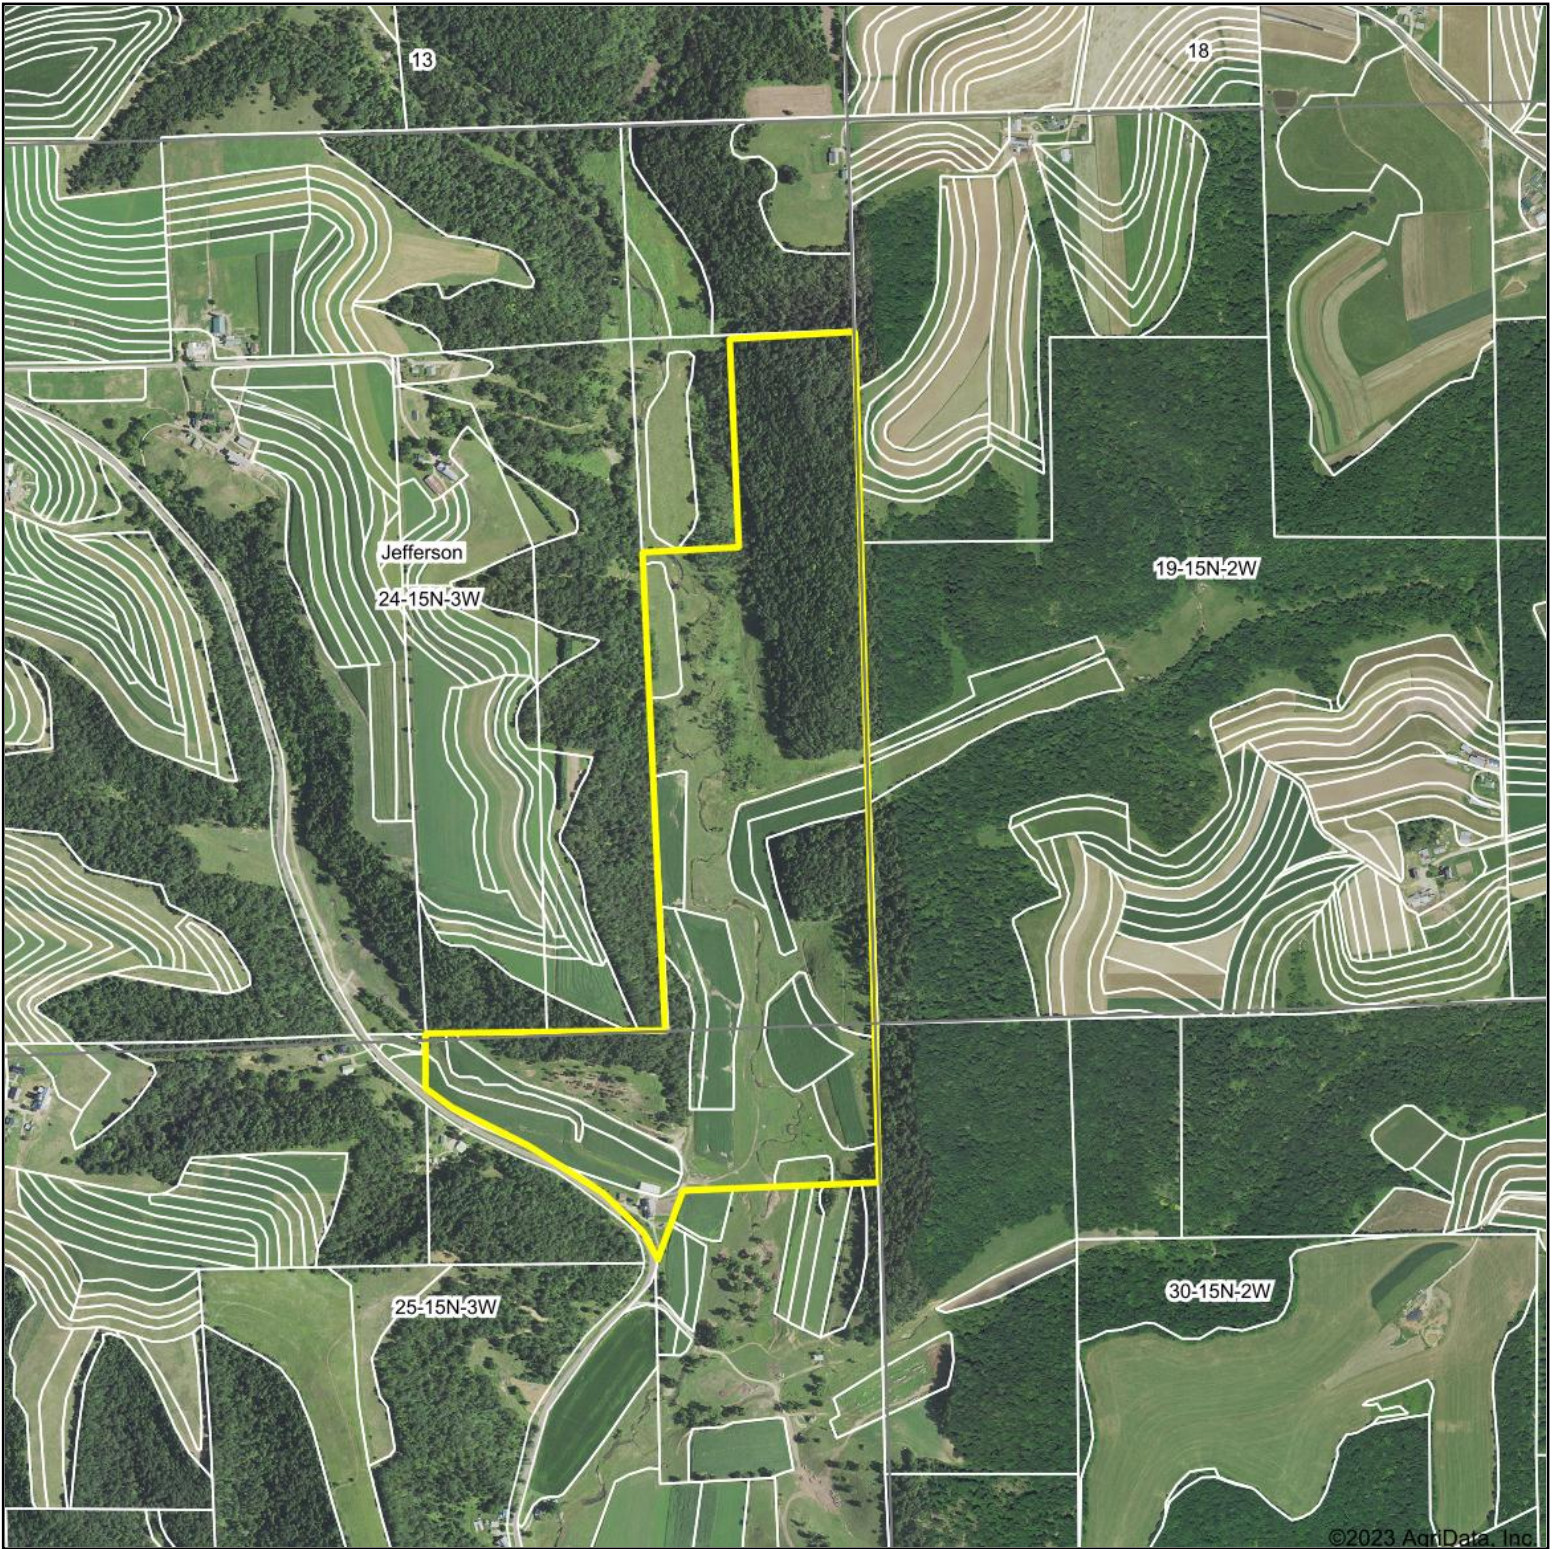

Aerial Map

©2023 AgriData, Inc.

Map Center: 43° 45' 33.29, -90° 40' 23.52

24-15N-3W
Monroe County
Wisconsin

2/22/2023

Maps Provided By:
 **surety**
CUSTOMIZED ONLINE MAPPING
© AgriData, Inc. 2021 www.AgriDataInc.com

Field borders provided by Farm Service Agency as of 5/21/2008.