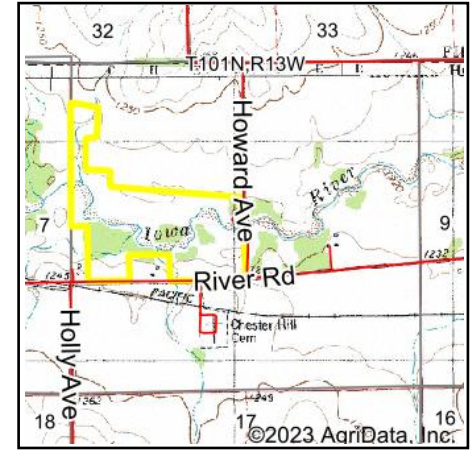

Wetlands Map

State: Iowa
Location: 8-100N-13W
County: Howard
Township: Chester
Date: 5/9/2023

Maps Provided By:

© AgriData, Inc. 2023 www.AgriDataInc.com

0ft 680ft 1361ft

Classification Code	Type	Acres
R2USA	Riverine	4.34
R2UBG	Riverine	2.59
PEM1C	Freshwater Emergent Wetland	1.91
PEM1A	Freshwater Emergent Wetland	0.71
R4SBC	Riverine	0.64
Total Acres		10.19