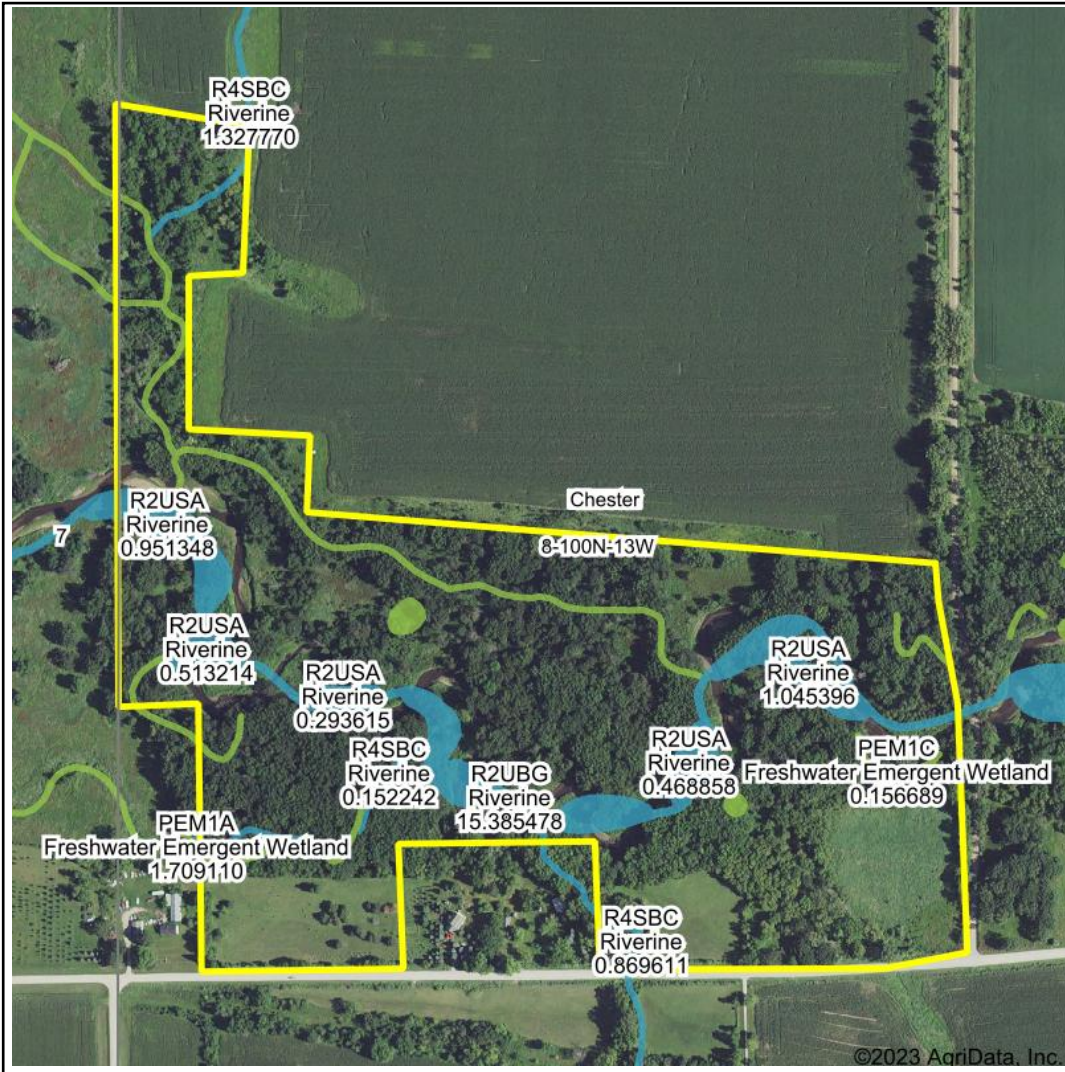

Wetlands Map

State: Iowa
Location: 8-100N-13W
County: Howard
Township: Chester
Date: 5/9/2023

Maps Provided By:

© AgriData, Inc. 2023 www.AgriDataInc.com

0ft 680ft 1361ft

Classification Code	Type	Acres
R2USA	Riverine	4.34
R2UBG	Riverine	2.59
PEM1C	Freshwater Emergent Wetland	1.91
PEM1A	Freshwater Emergent Wetland	0.71
R4SBC	Riverine	0.64
Total Acres		10.19