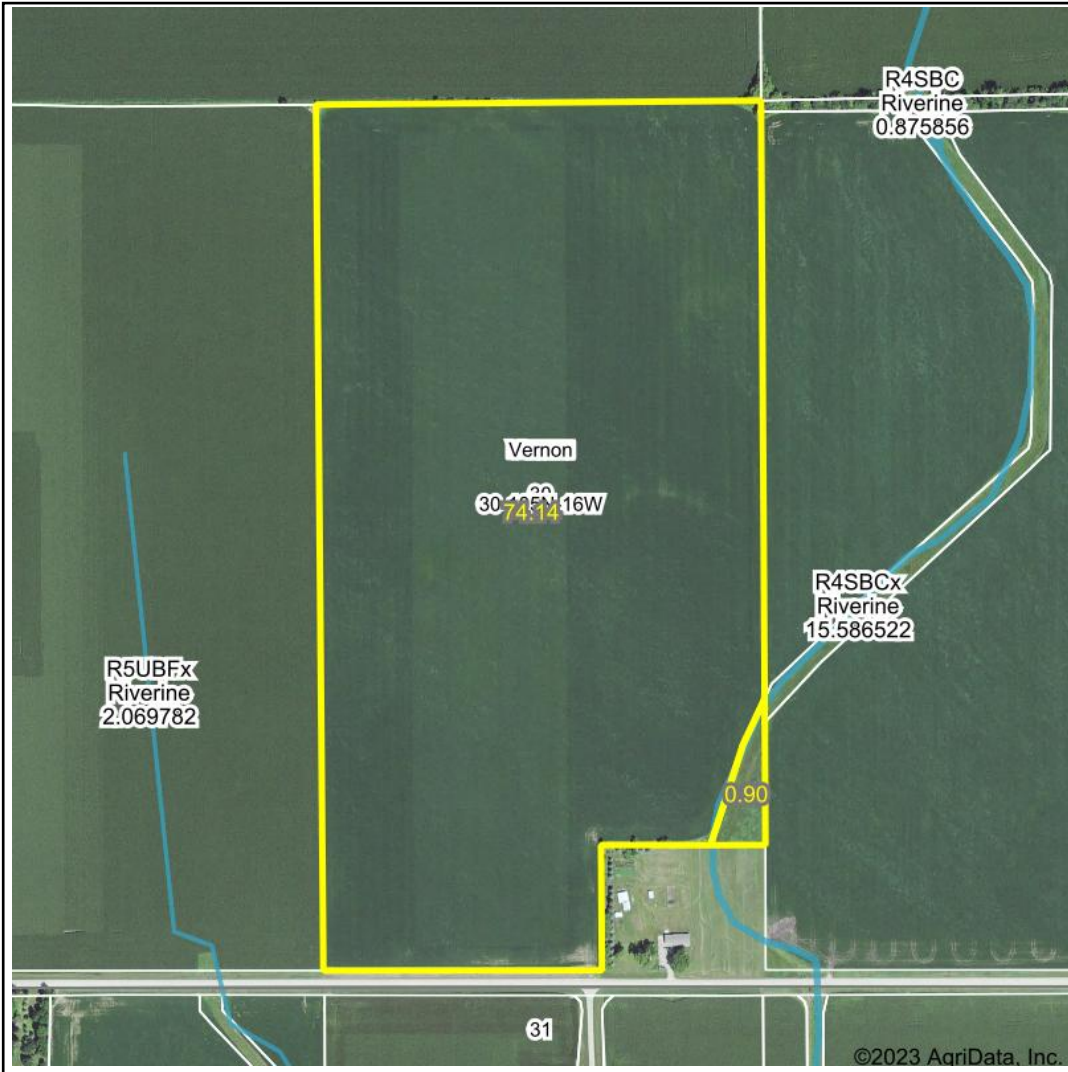

Wetlands Map

State: Minnesota
Location: 30-105N-16W
County: Dodge
Township: Vernon
Date: 5/20/2023

Maps Provided By:

© AgriData, Inc. 2023 www.AgriDataInc.com

Classification Code	Type	Acres
R4SBCx	Riverine	0.20
	Total Acres	0.20