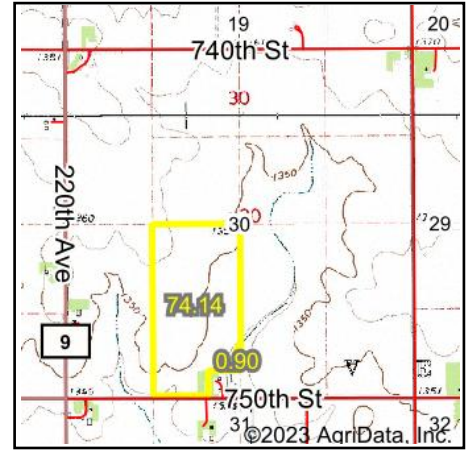

Wetlands Map

State: Minnesota
Location: 30-105N-16W
County: Dodge
Township: Vernon
Date: 5/20/2023

Maps Provided By:

© AgriData, Inc. 2023 www.AgriDataInc.com

Classification Code	Type	Acres
R4SBCx	Riverine	0.20
	Total Acres	0.20