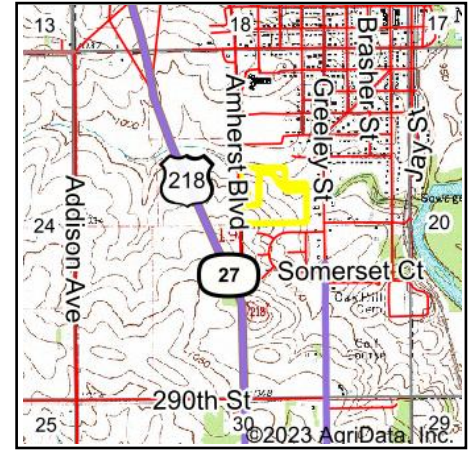

Wetlands Map

State: Iowa
Location: 19-94N-14W
County: Chickasaw
Township: Bradford
Date: 4/4/2023

surety
 CUSTOMIZED ONLINE MAPPING
 © AgriData, Inc. 2023 www.AgriDataInc.com

Classification Code	Type	Acres
PEM1A	Freshwater Emergent Wetland	1.24
PEM1C	Freshwater Emergent Wetland	0.04
R4SBC	Riverine	0.01
Total Acres		1.29