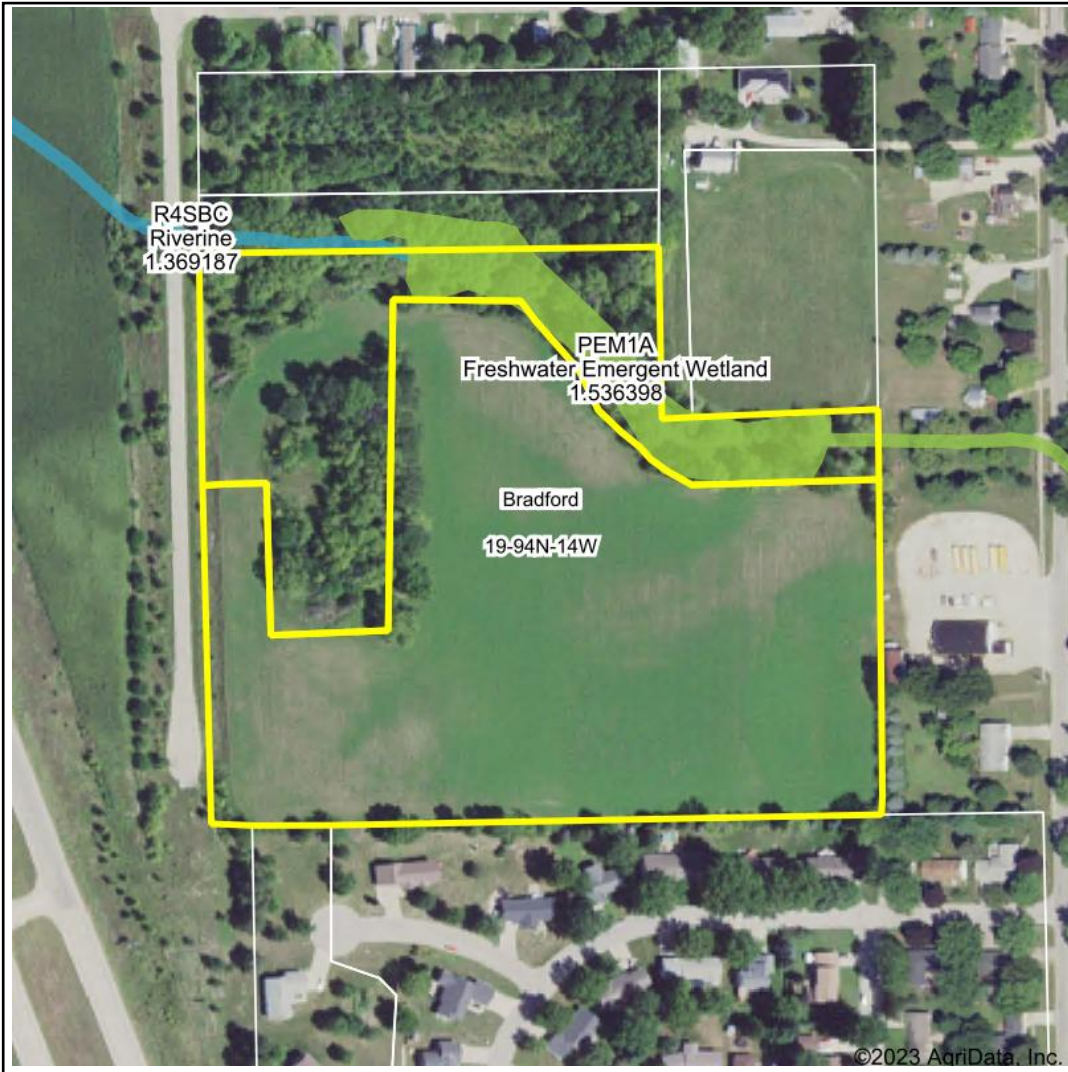

Wetlands Map

State: Iowa
Location: 19-94N-14W
County: Chickasaw
Township: Bradford
Date: 4/4/2023

surety
 CUSTOMIZED ONLINE MAPPING
 © AgriData, Inc. 2023 www.AgriDataInc.com

Classification Code	Type	Acres
PEM1A	Freshwater Emergent Wetland	1.24
PEM1C	Freshwater Emergent Wetland	0.04
R4SBC	Riverine	0.01
Total Acres		1.29