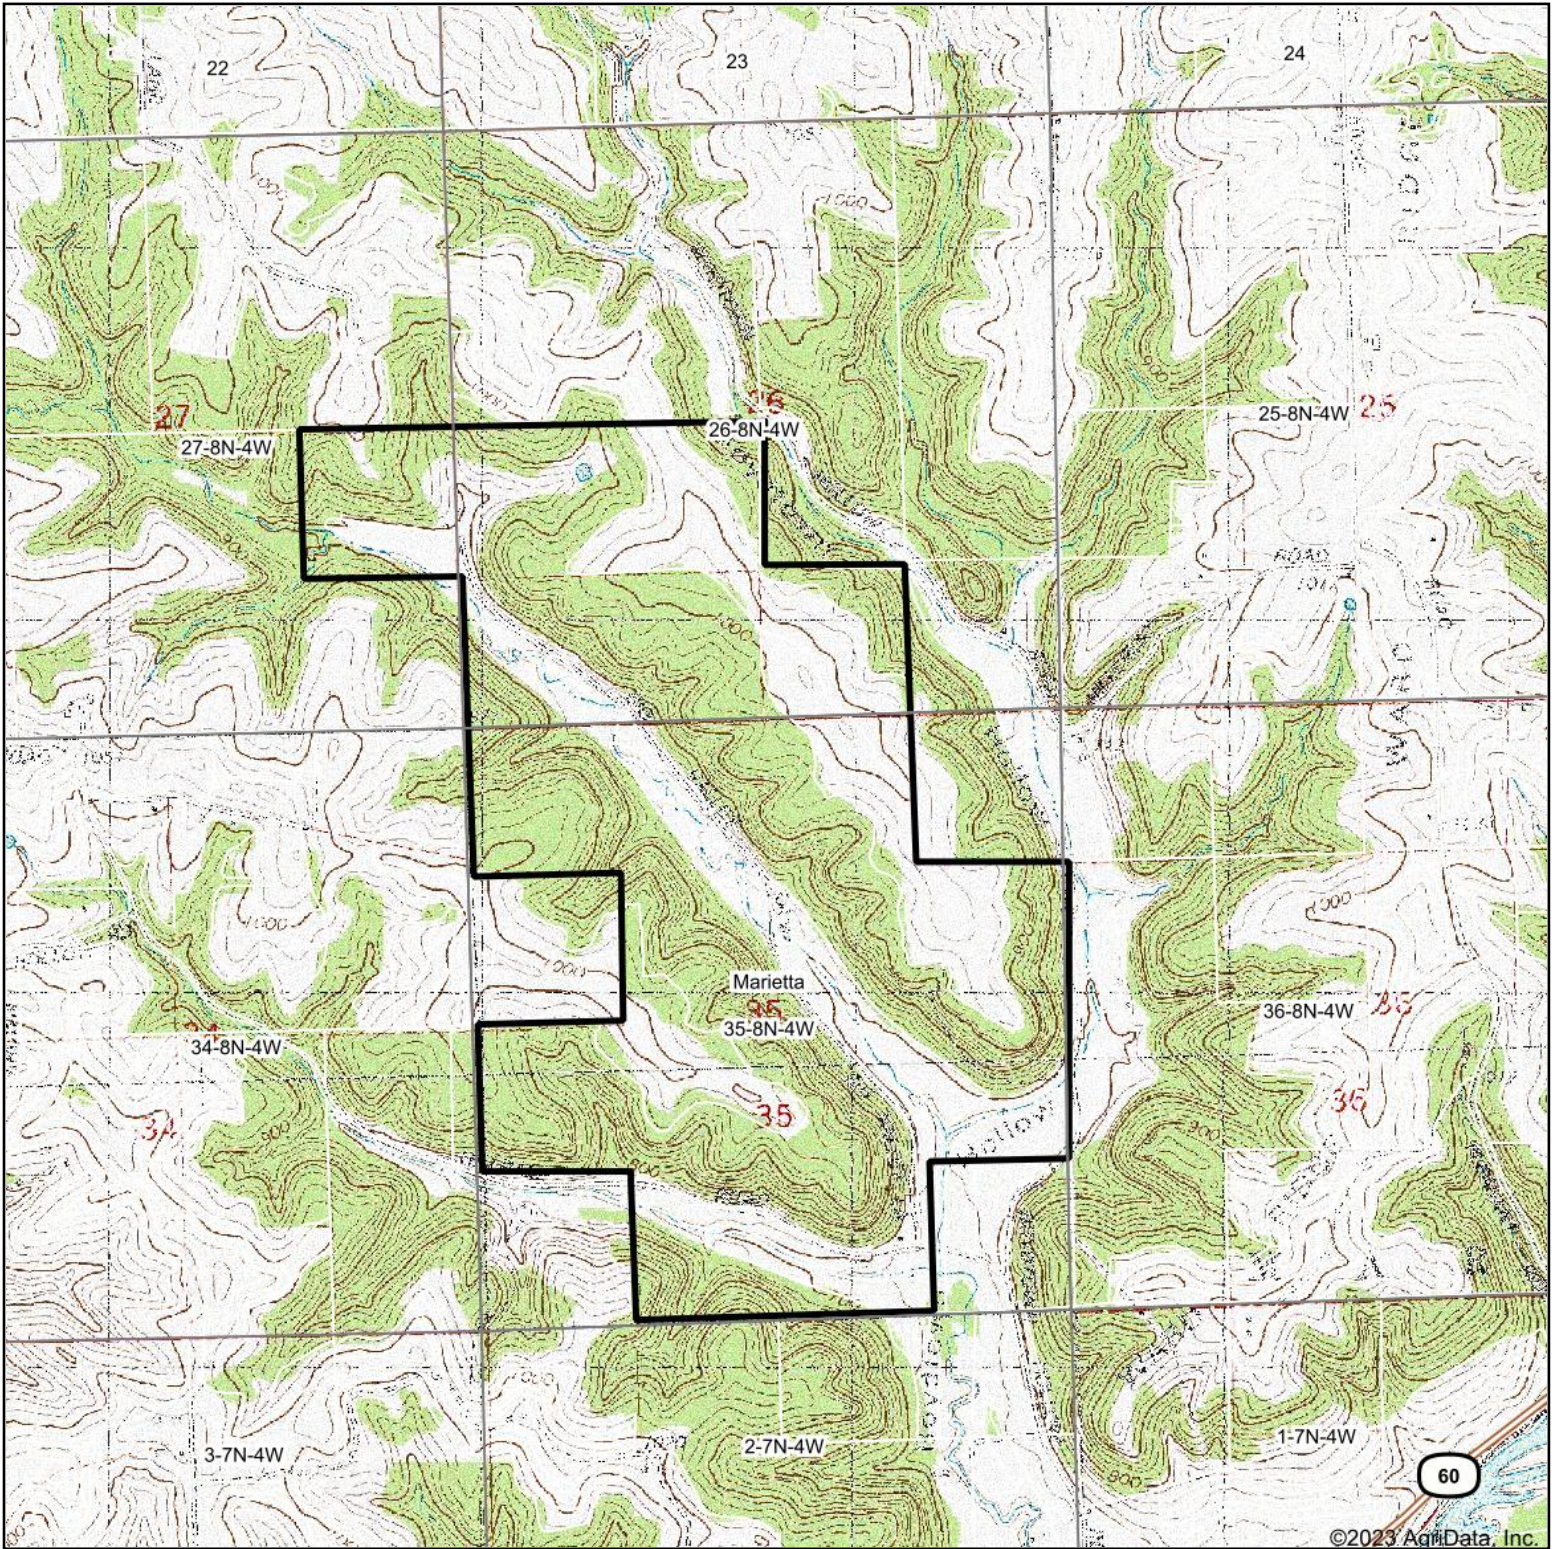

Topography Map

©2023 AgriData, Inc.

map center: 43° 7' 55.24, -90° 48' 51.18

35-8N-4W
Crawford County
Wisconsin

Maps Provided By:
surety
CUSTOMIZED ONLINE MAPPING
© AgriData, Inc. 2023 www.AgridataInc.com

3/7/2023