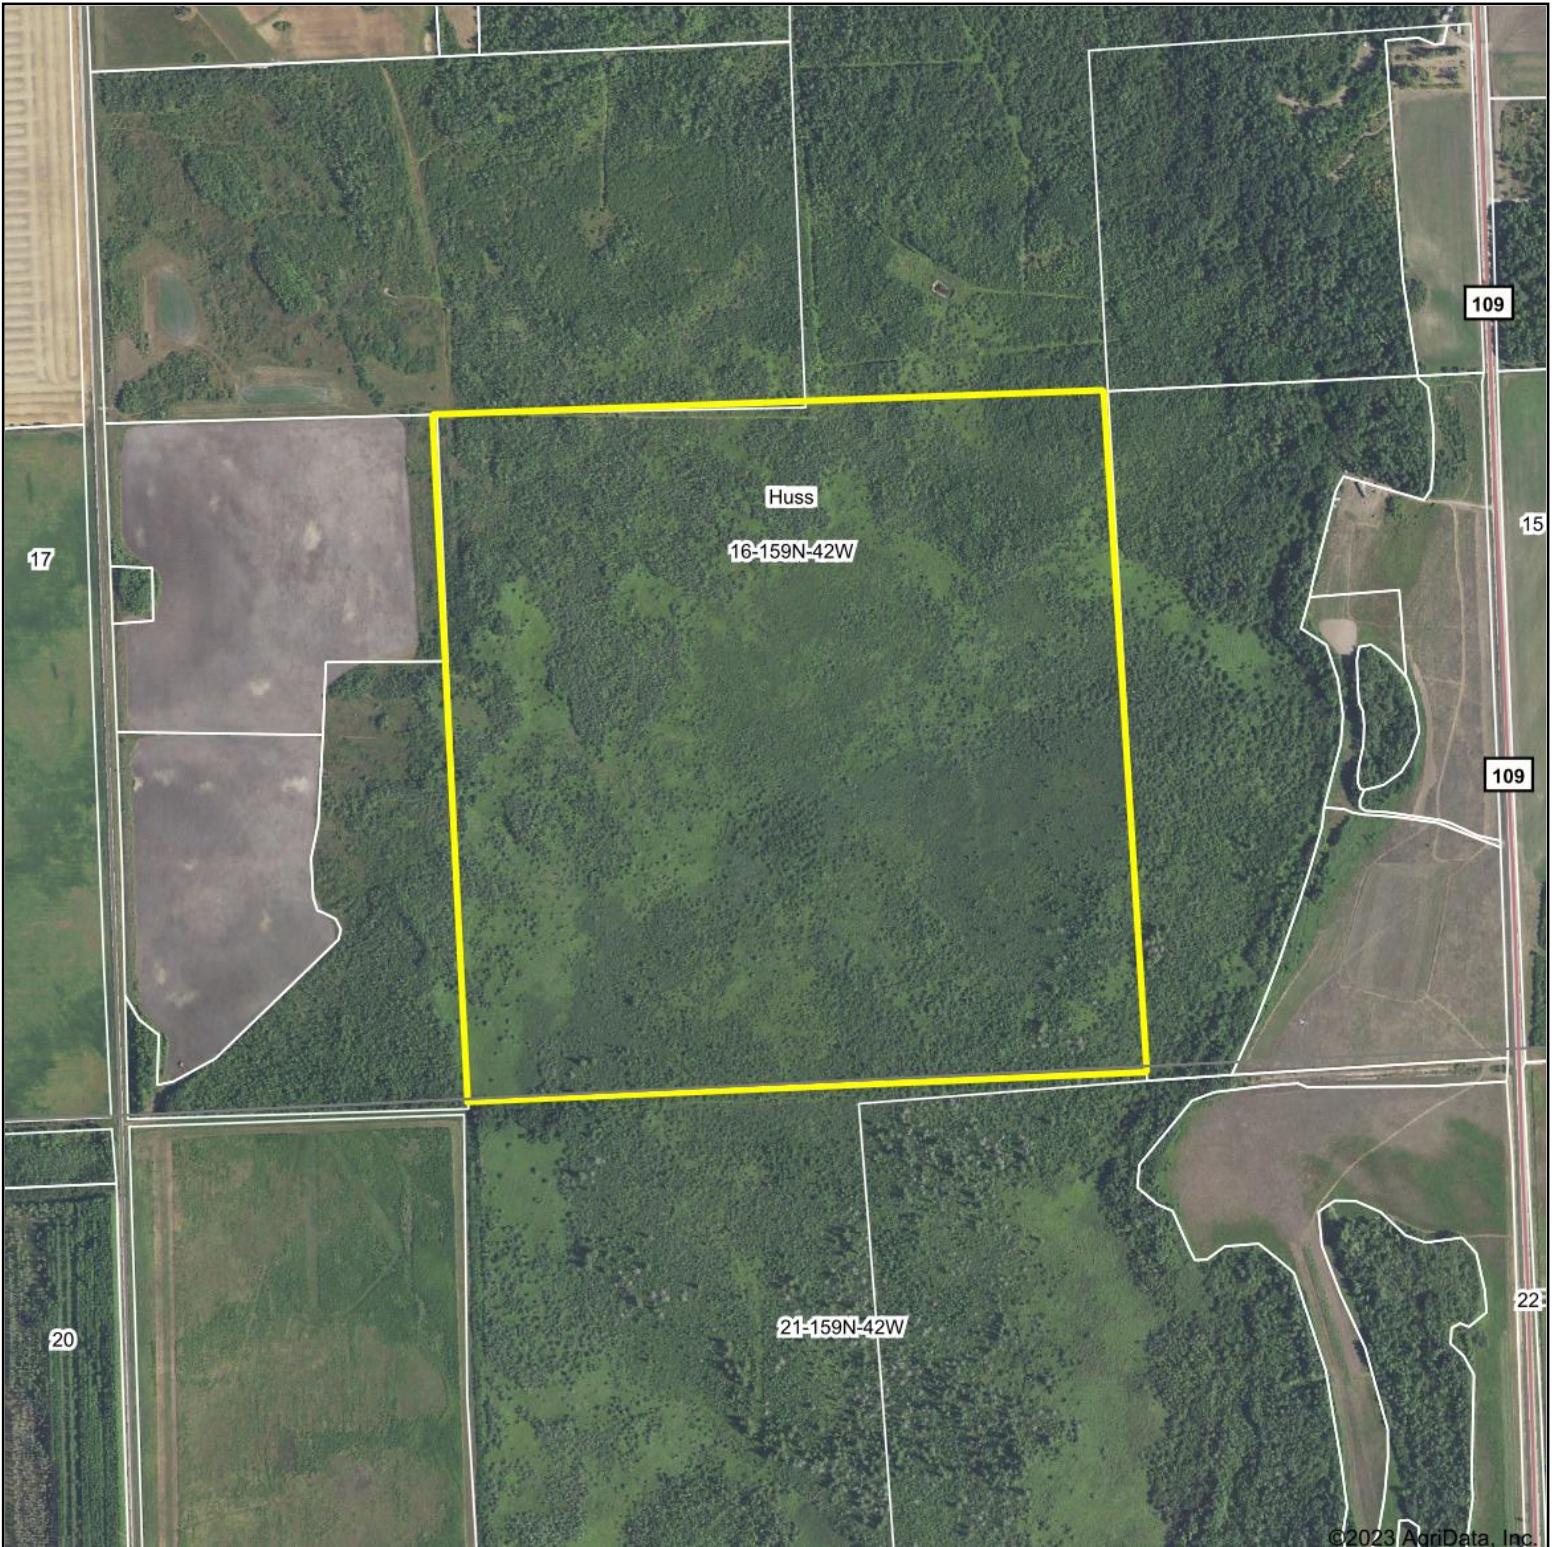

Aerial Map

©2023 AgriData, Inc.

Map Center: 48° 35' 25.49, -96° 4' 14.69

16-159N-42W
Roseau County
Minnesota

4/4/2023

Maps Provided By:
 **surety**
CUSTOMIZED ONLINE MAPPING
© AgriData, Inc. 2023 www.AgriDataInc.com

Field borders provided by Farm Service Agency as of 5/21/2008.