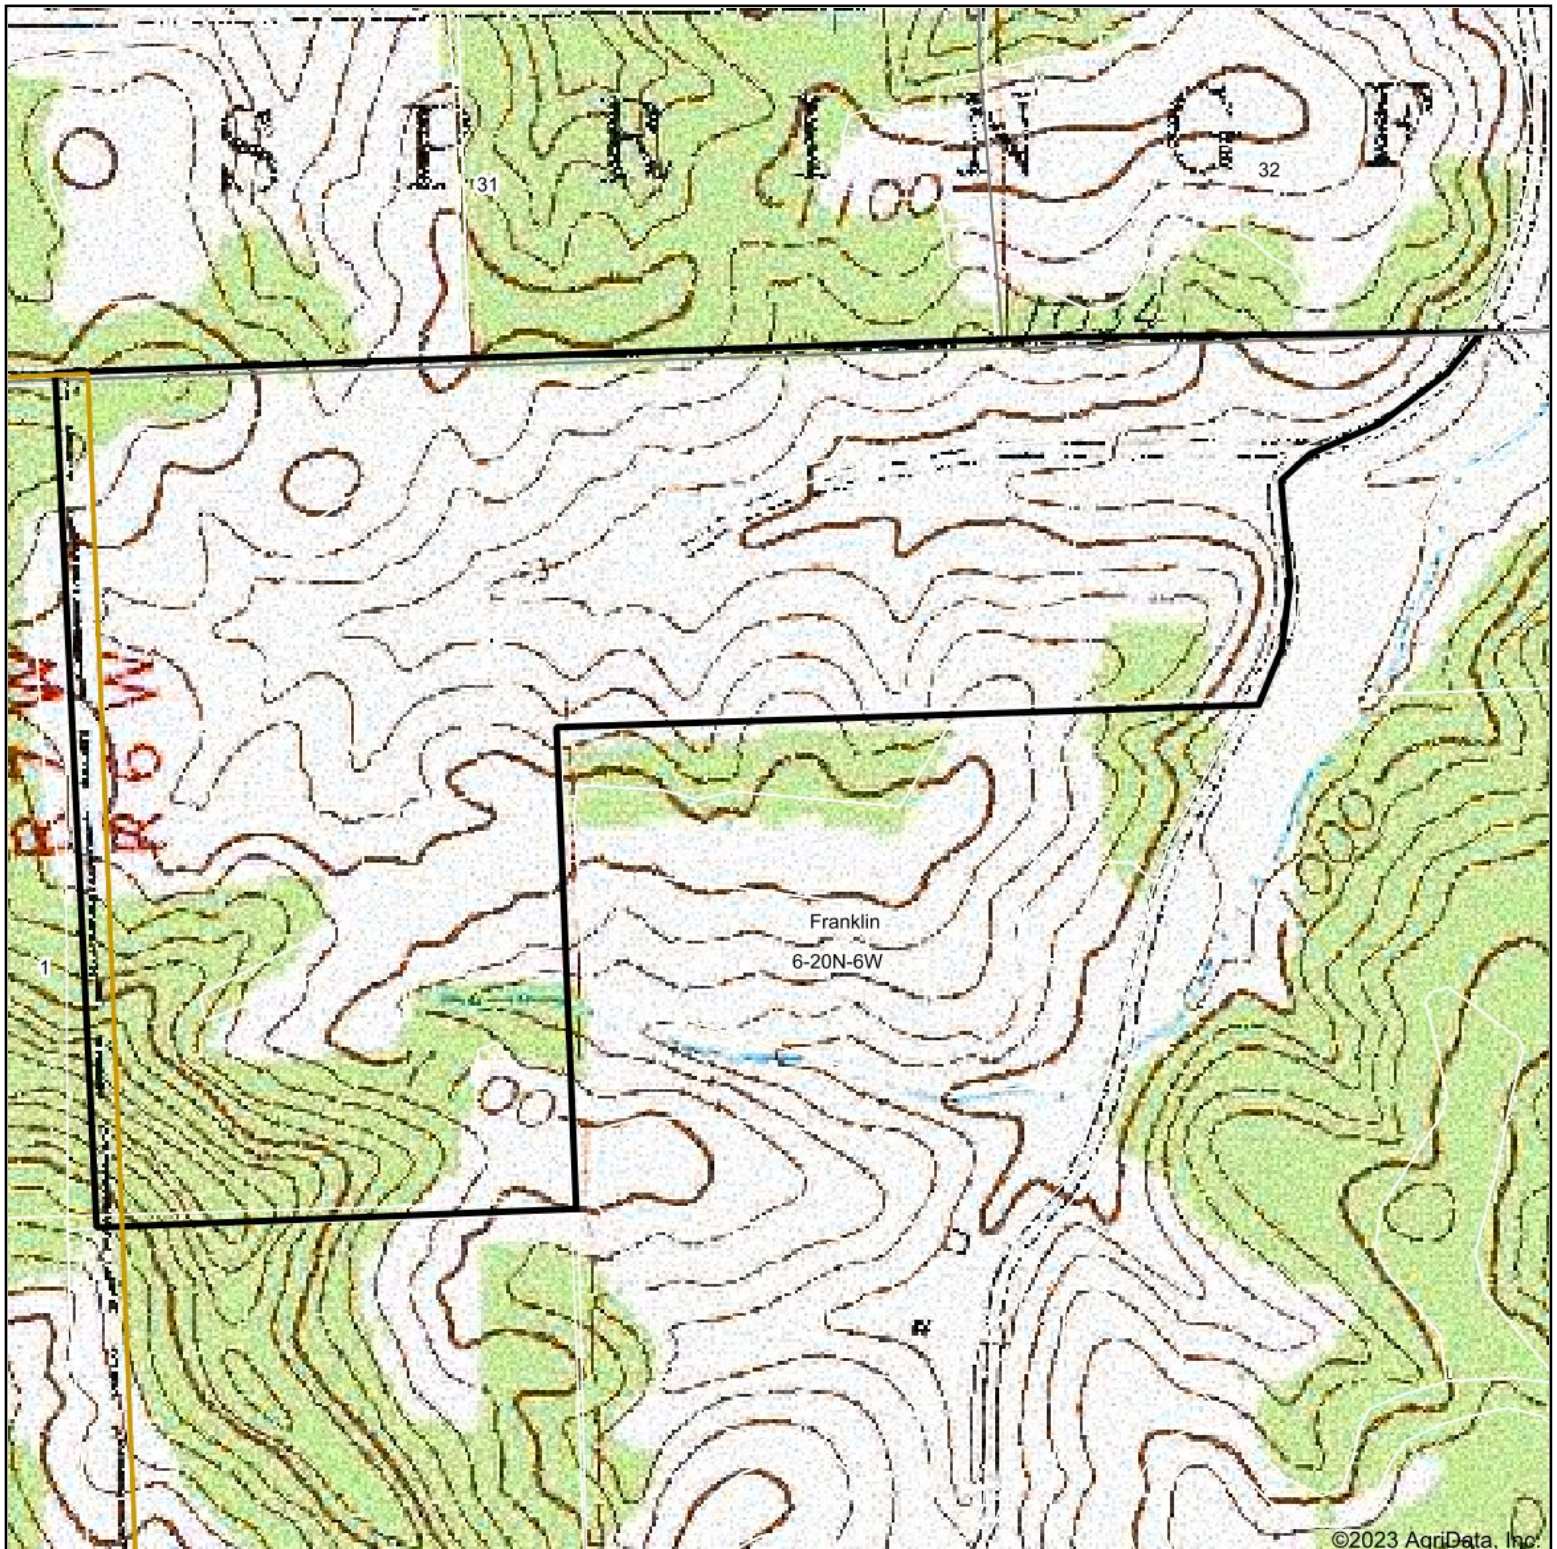

Topography Map

map center: 44° 14' 41.07, -91° 8' 49.72

Maps Provided By:

© AgriData, Inc. 2021

www.AgridataInc.com

6-20N-6W
Jackson County
Wisconsin

2/14/2023