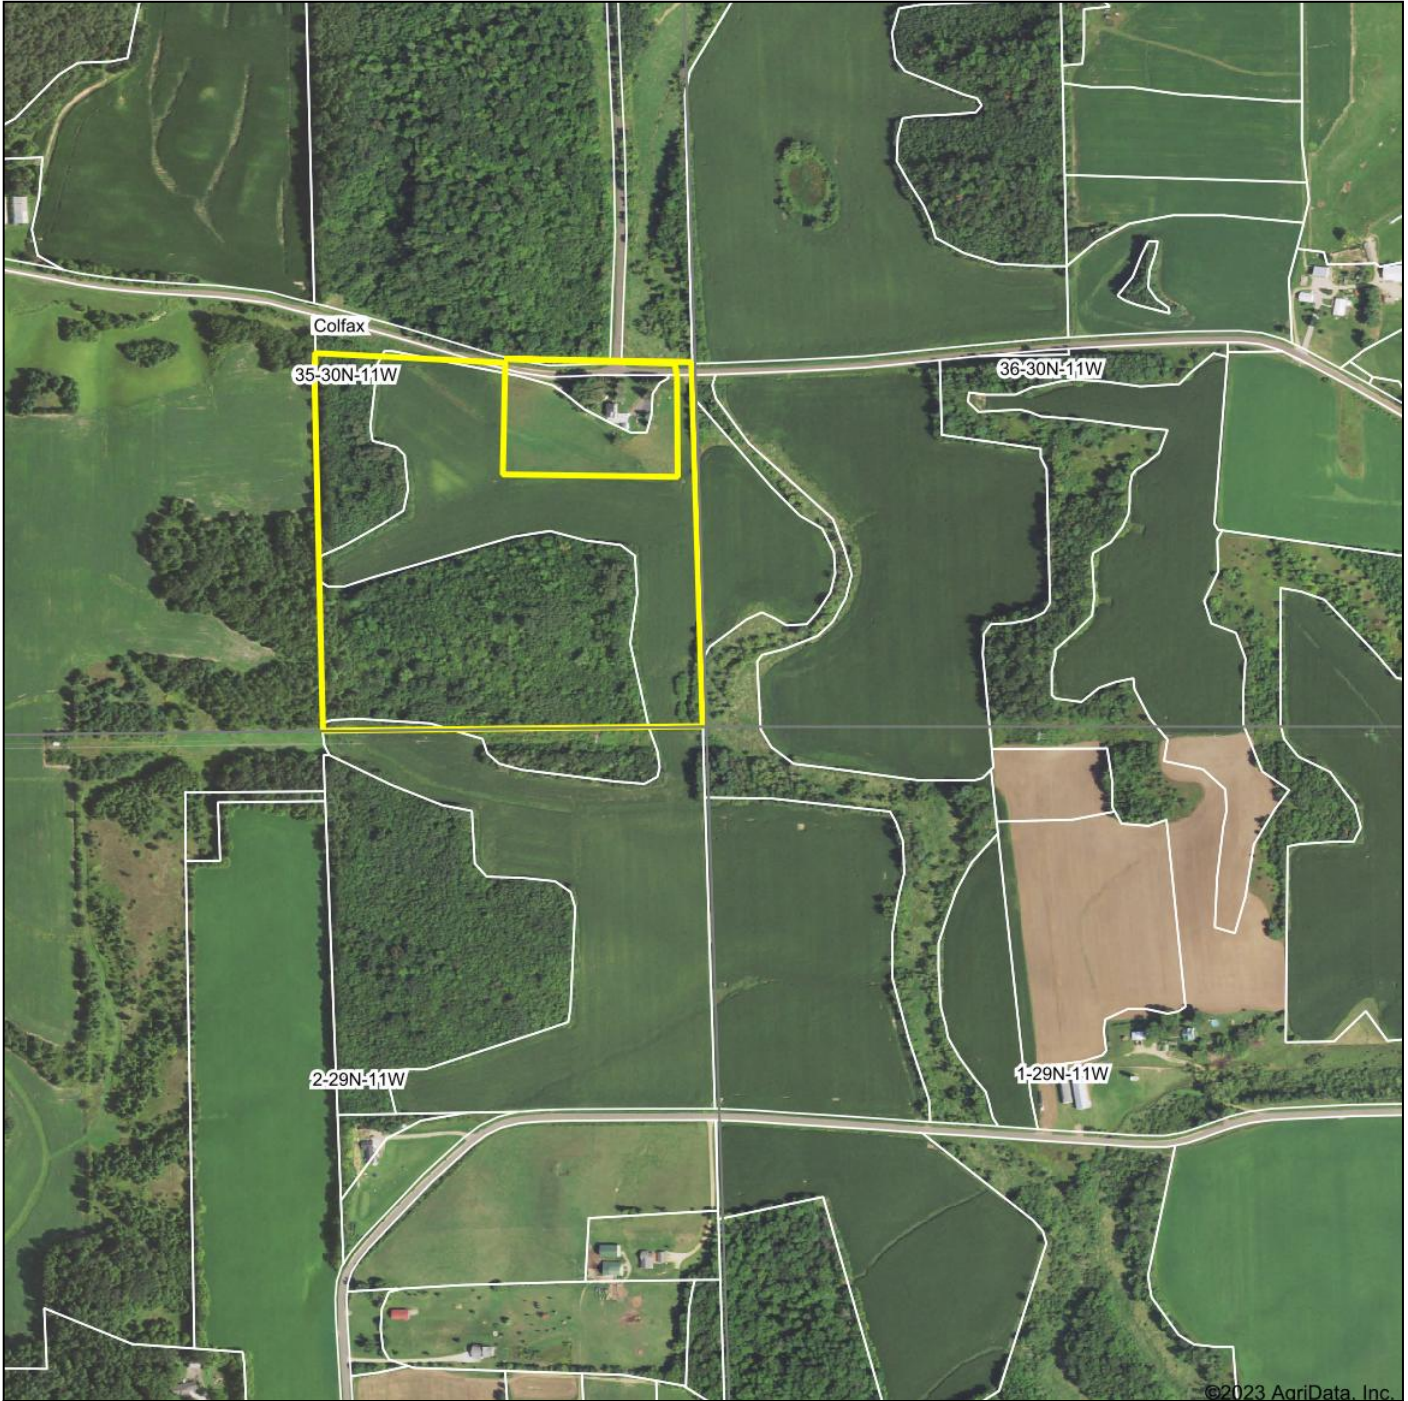

Aerial Map

©2023 AgriData, Inc.

Maps Provided By:

© AgriData, Inc. 2023 www.AgriDataInc.com

Field borders provided by Farm Service Agency as of 5/21/2008.

Map Center: 45° 1' 48.8, -91° 40' 19.13

35-30N-11W
Dunn County
Wisconsin

3/6/2023