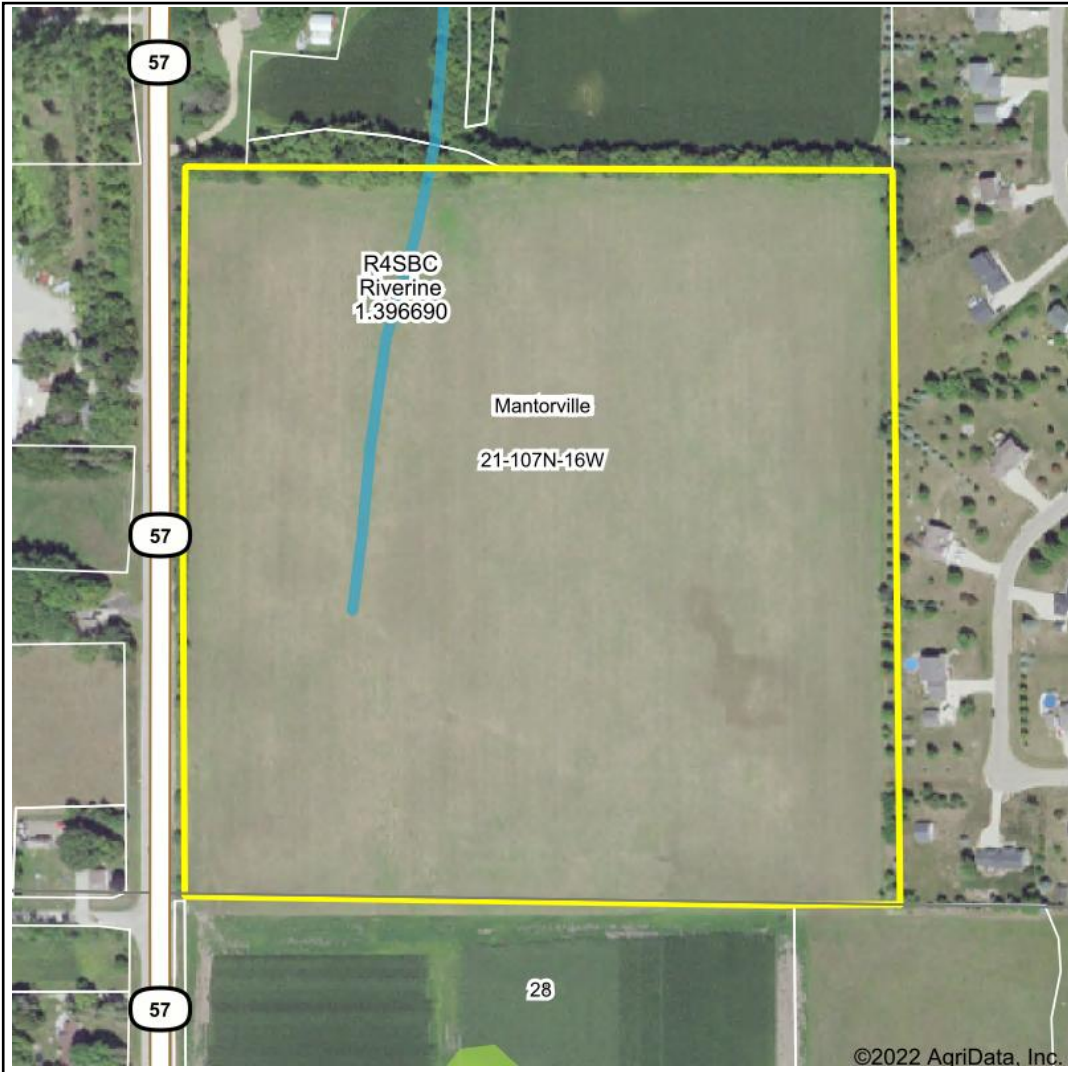

Wetlands Map

State: Minnesota
Location: 21-107N-16W
County: Dodge
Township: Mantorville
Date: 4/14/2022

Maps Provided By:

© AgriData, Inc. 2021 www.AgriDataInc.com

0ft 392ft 785ft

Classification Code	Type	Acres
R4SBC	Riverine	0.37
Total Acres		0.37