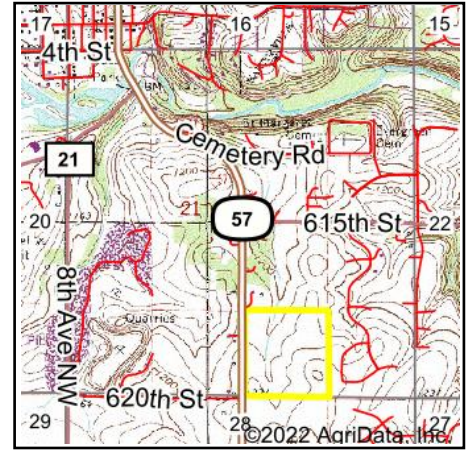

Wetlands Map

State: Minnesota
Location: 21-107N-16W
County: Dodge
Township: Mantorville
Date: 4/14/2022

Maps Provided By:

© AgriData, Inc. 2021 www.AgriDataInc.com

0ft 392ft 785ft

Classification Code	Type	Acres
R4SBC	Riverine	0.37
Total Acres		0.37