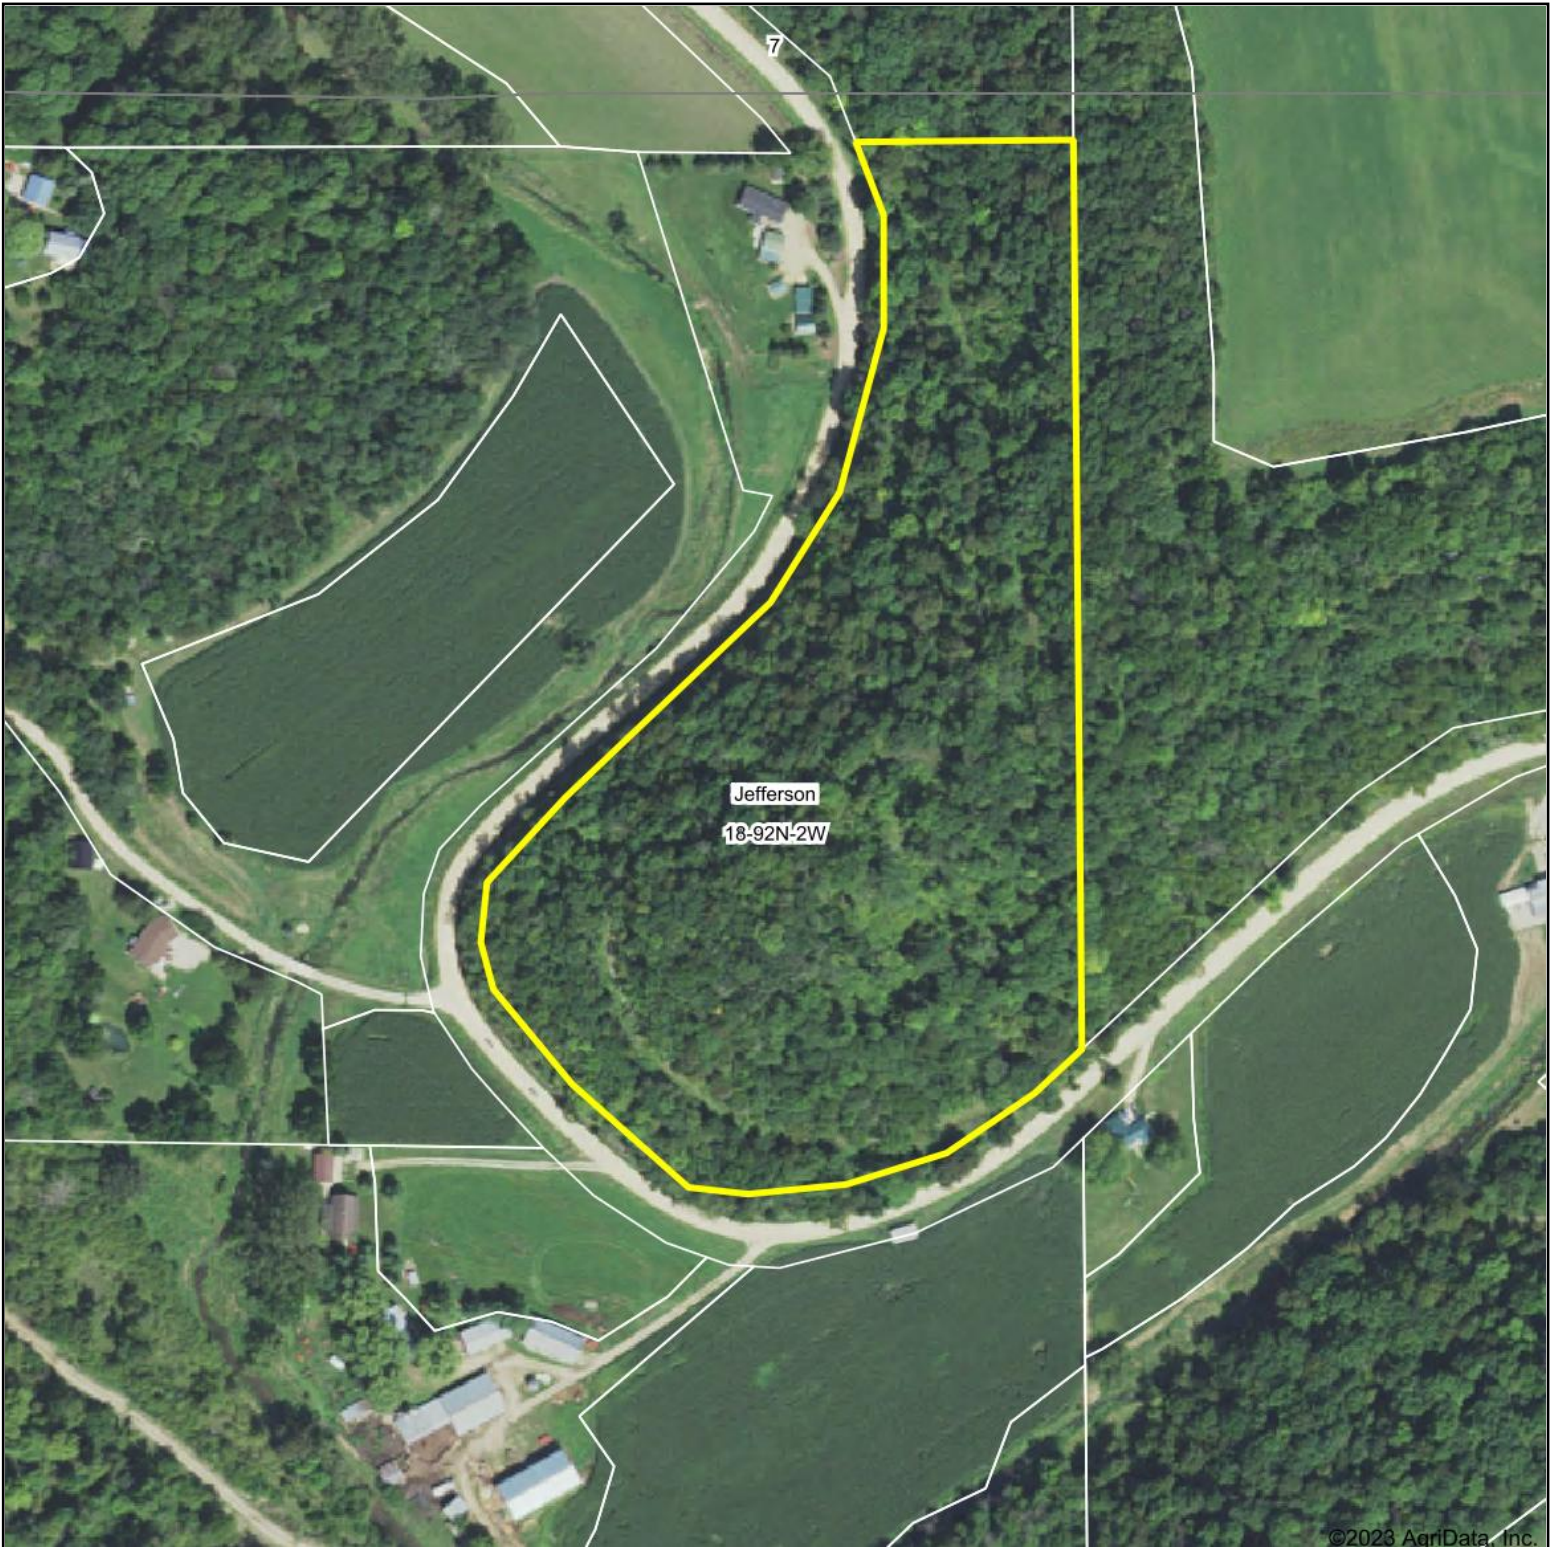

Aerial Map

©2023 AgriData, Inc.

Map Center: 42° 47' 17.97, -91° 7' 25.88

Maps Provided By:
surety
CUSTOMIZED ONLINE MAPPING
© AgriData, Inc. 2021 www.AgriDataInc.com

18-92N-2W
Clayton County
Iowa

1/16/2023