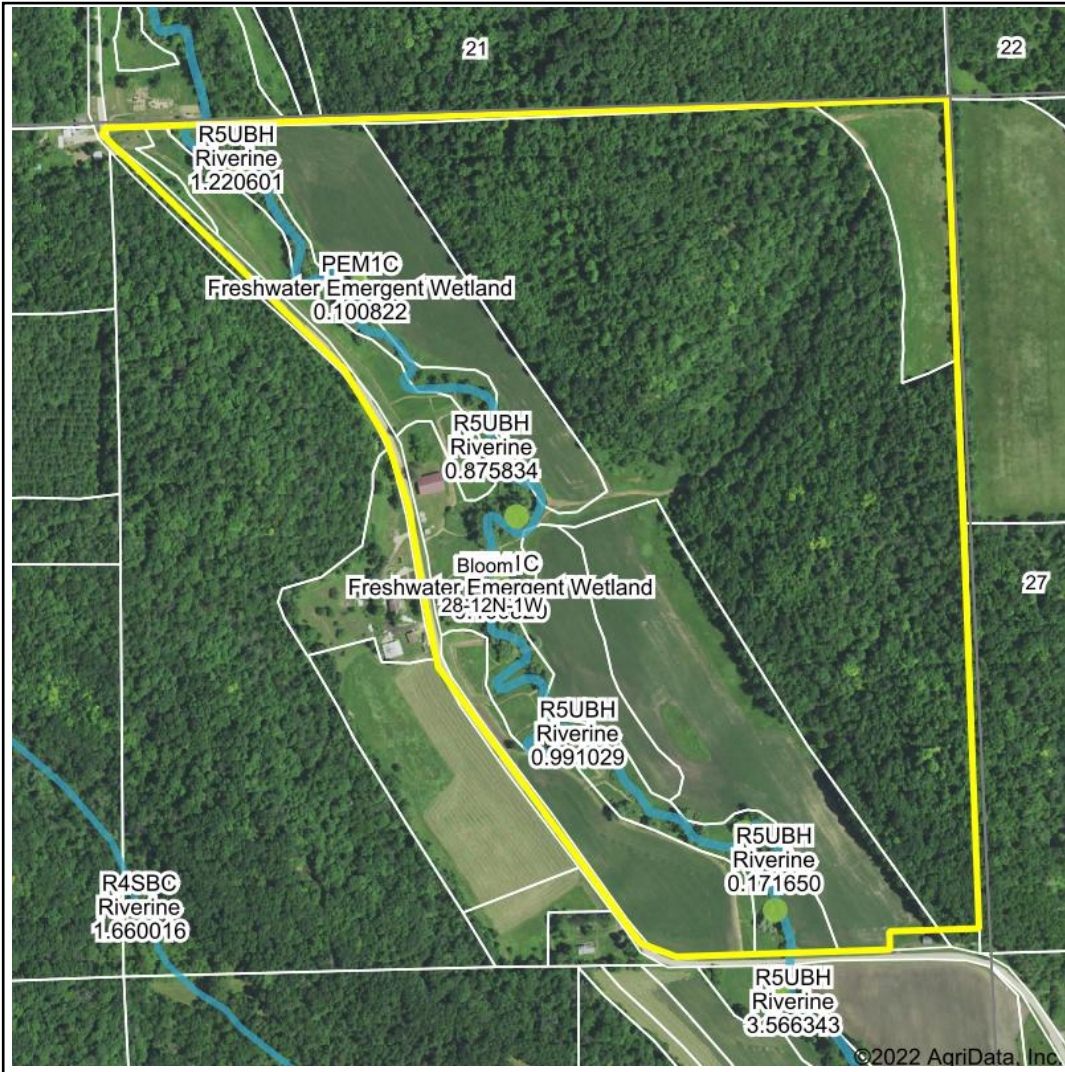

Wetlands Map

State: Wisconsin
Location: 28-12N-1W
County: Richland
Township: Bloom
Date: 11/25/2022

HIGH POINT
 LAND COMPANY
 Maps Provided By:

surety
 CUSTOMIZED ONLINE MAPPING
© AgriData, Inc. 2021 www.AgriDataInc.com

Classification Code	Type	Acres
R5UBH	Riverine	2.67
PEM1C	Freshwater Emergent Wetland	0.60
Total Acres		3.27

Data Source: National Wetlands Inventory website. U.S. Dol, Fish and Wildlife Service, Washington, D.C. <http://www.fws.gov/wetlands/>