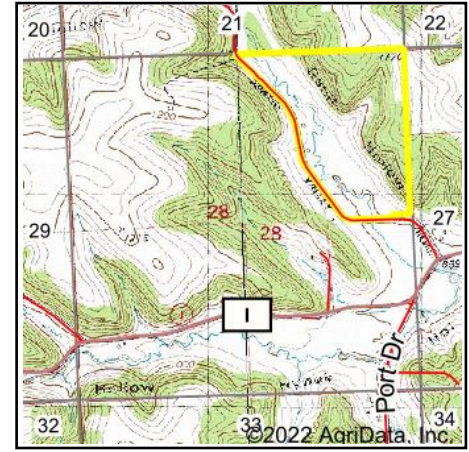

Wetlands Map

State: Wisconsin
Location: 28-12N-1W
County: Richland
Township: Bloom
Date: 11/25/2022

HIGH POINT
 LAND COMPANY
 Maps Provided By:

surety
 CUSTOMIZED ONLINE MAPPING
© AgriData, Inc. 2021 www.AgriDataInc.com

Classification Code	Type	Acres
R5UBH	Riverine	2.67
PEM1C	Freshwater Emergent Wetland	0.60
Total Acres		3.27

Data Source: National Wetlands Inventory website. U.S. Dol, Fish and Wildlife Service, Washington, D.C. <http://www.fws.gov/wetlands/>