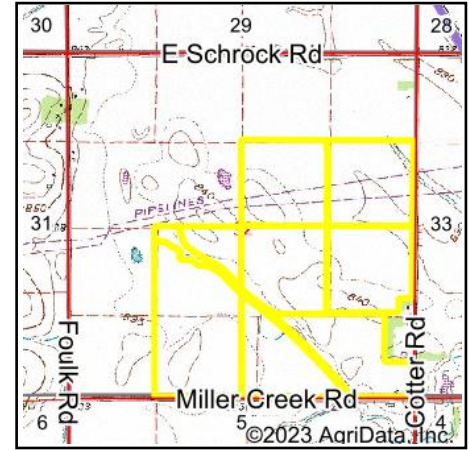

Wetlands Map

State: Iowa
Location: 32-88N-12W
County: Black Hawk
Township: Cedar
Date: 3/6/2023

Maps Provided By:

© AgriData, Inc. 2023 www.AgriDataInc.com

0ft 947ft 1893ft

Classification Code	Type	Acres
R4SBC	Riverine	2.79
PEM1Cx	Freshwater Emergent Wetland	1.35
PEM1A	Freshwater Emergent Wetland	1.25
Total Acres		5.39