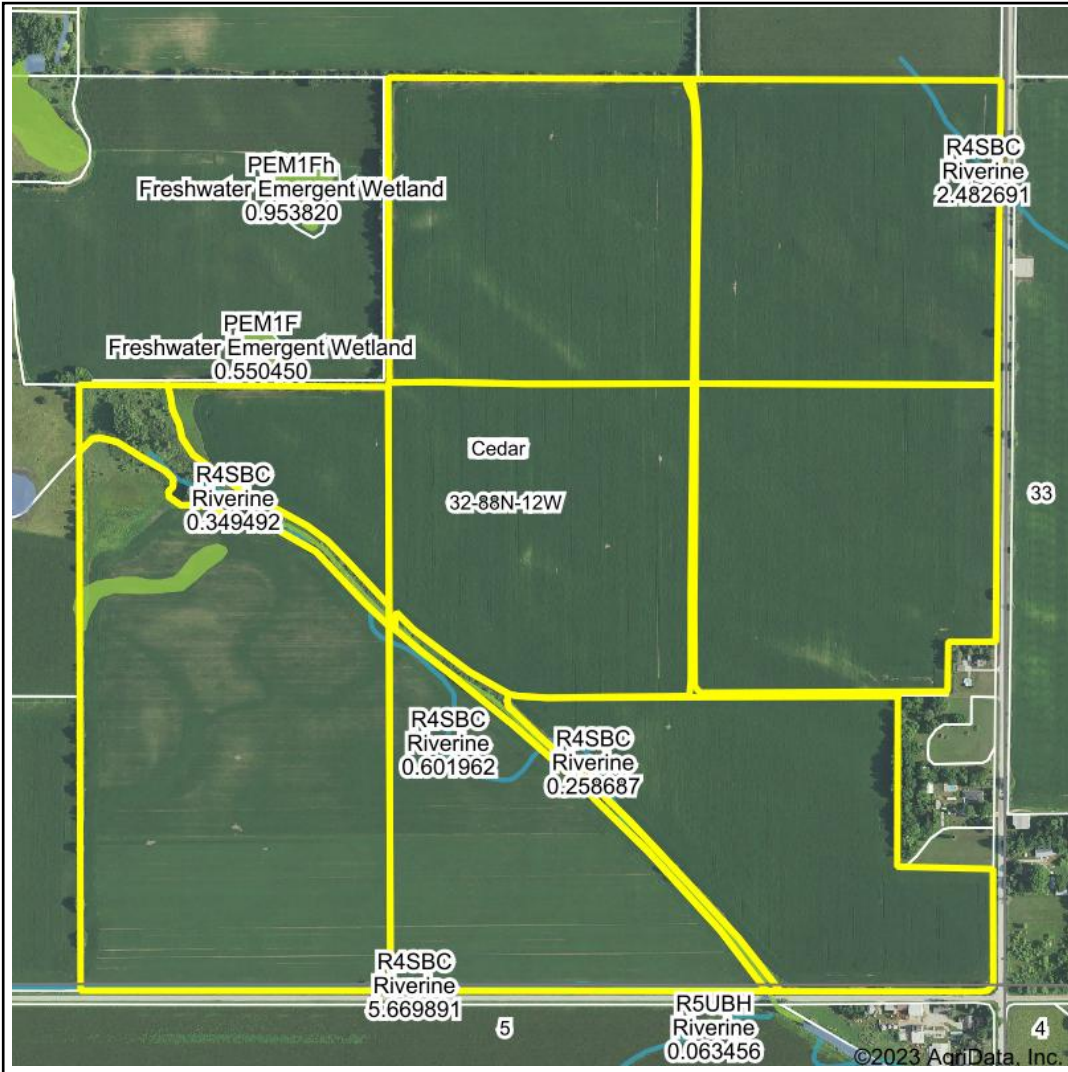

Wetlands Map

State: Iowa
Location: 32-88N-12W
County: Black Hawk
Township: Cedar
Date: 3/6/2023

Maps Provided By:

© AgriData, Inc. 2023 www.AgriDataInc.com

0ft 947ft 1893ft

Classification Code	Type	Acres
R4SBC	Riverine	2.79
PEM1Cx	Freshwater Emergent Wetland	1.35
PEM1A	Freshwater Emergent Wetland	1.25
Total Acres		5.39