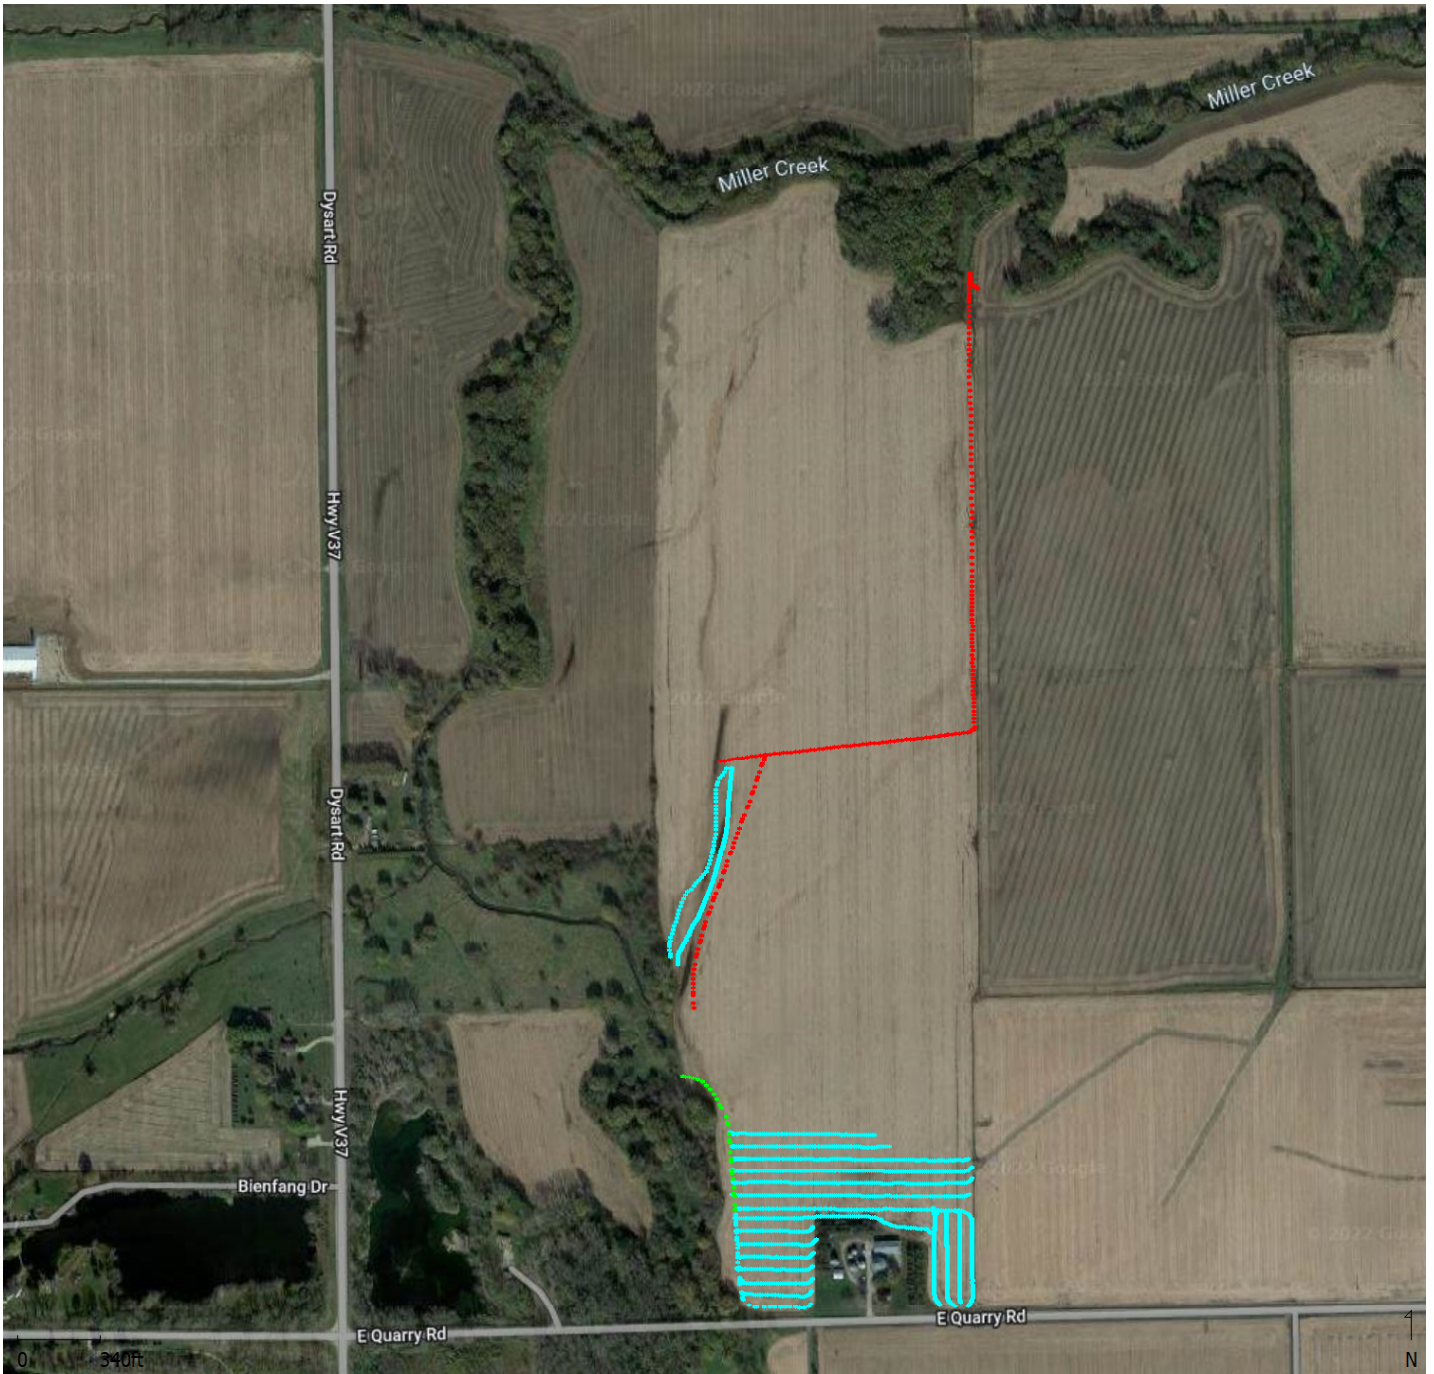

Hershberger Tiling, Inc. Jesup, Iowa (319) 827-6329

Tile : Hershberger Tiling, Inc.
Farm : Lawrinenko, Victor
County : BH/Cedar/7
Ending Date : 3/29/2007

Dataset - Name	
 4	(12,752 ft)
 5	(647 ft)
 EXIST	(4,186 ft)