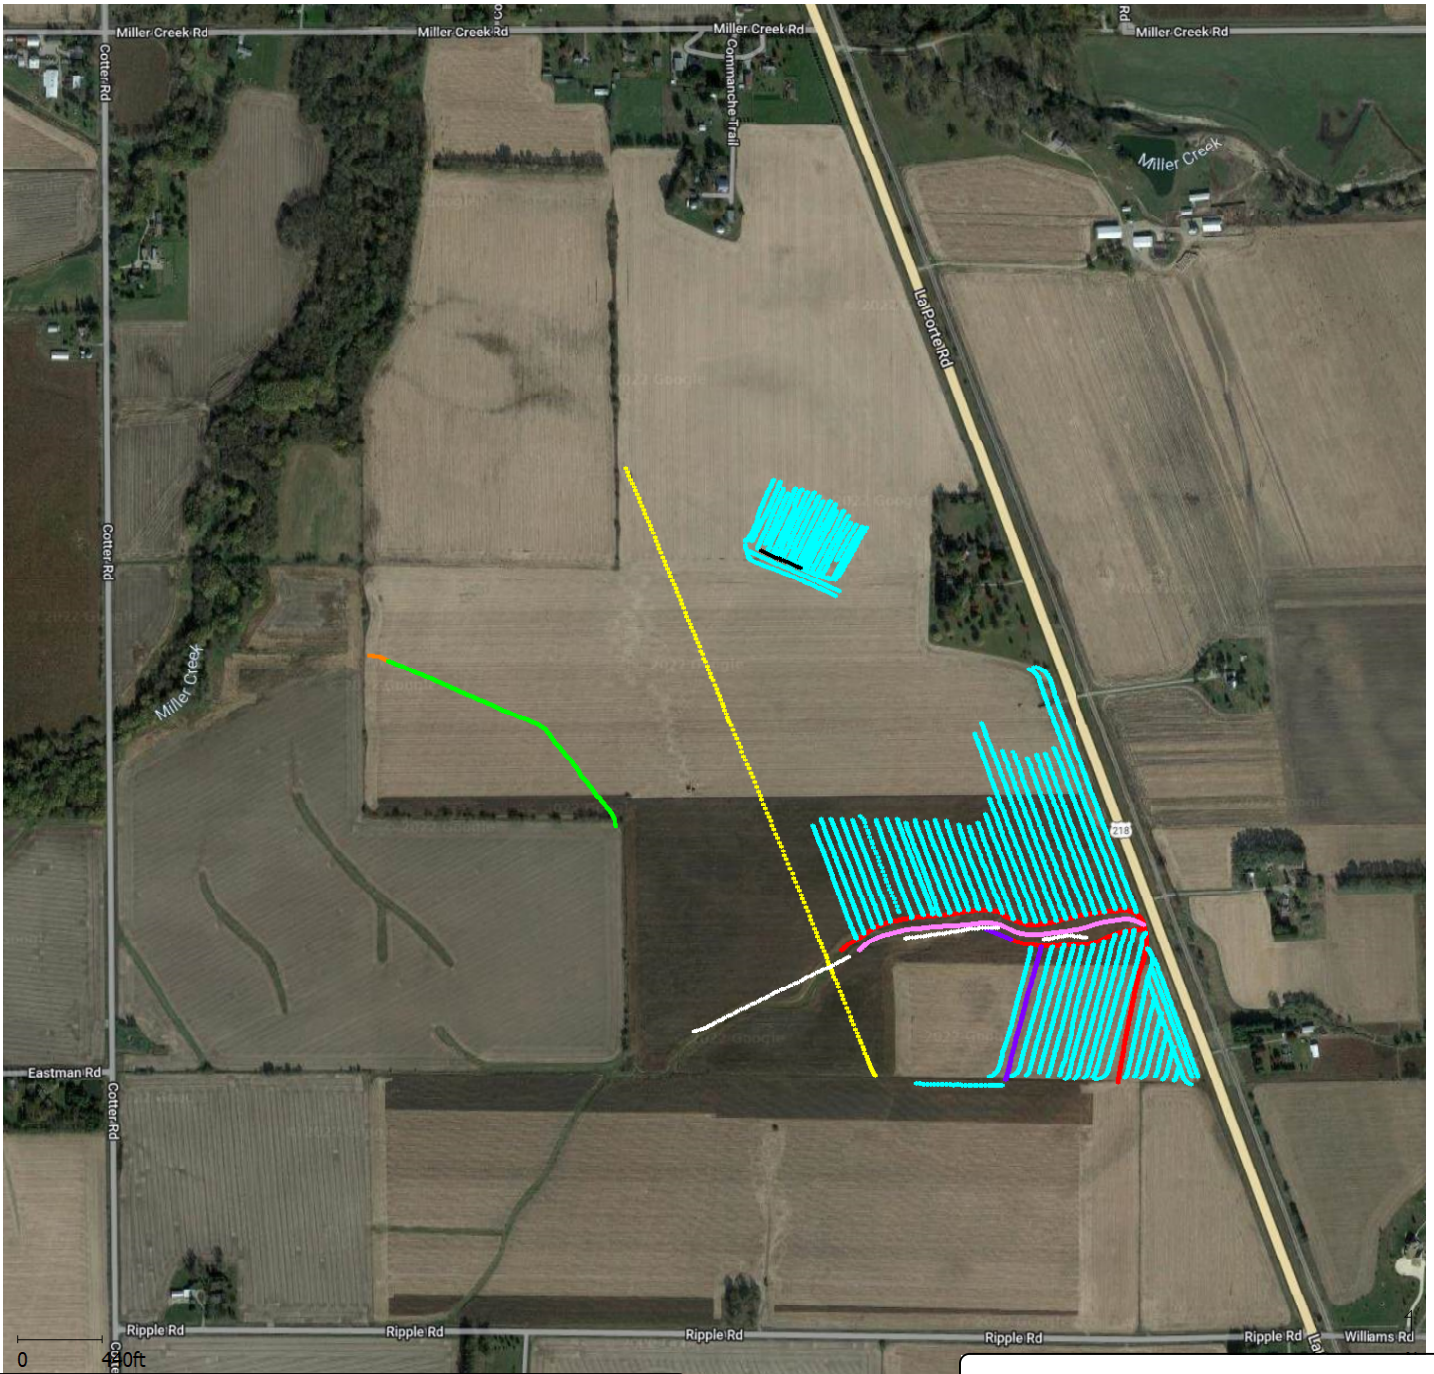

Hershberger Tiling, Inc.

Jesup, Iowa (319) 827-6329

Tile : Hershberger Tiling, Inc.
 Farm : Lawrinenko, Victor
 County : BH/Cedar/4
 Ending Date : 4/7/2007

Name	
■	5 in Fall 2010 (1,503.6 ft)
■	6 in Fall 2010 (103.7 ft)

Dataset - Name	
■	6 (3,253 ft)
■	8 (687 ft)
■	5 (912 ft)
■	4 (41,822 ft)
■	EX 6 (238 ft)
■	GAS L (3,348 ft)
■	EX (1,608 ft)