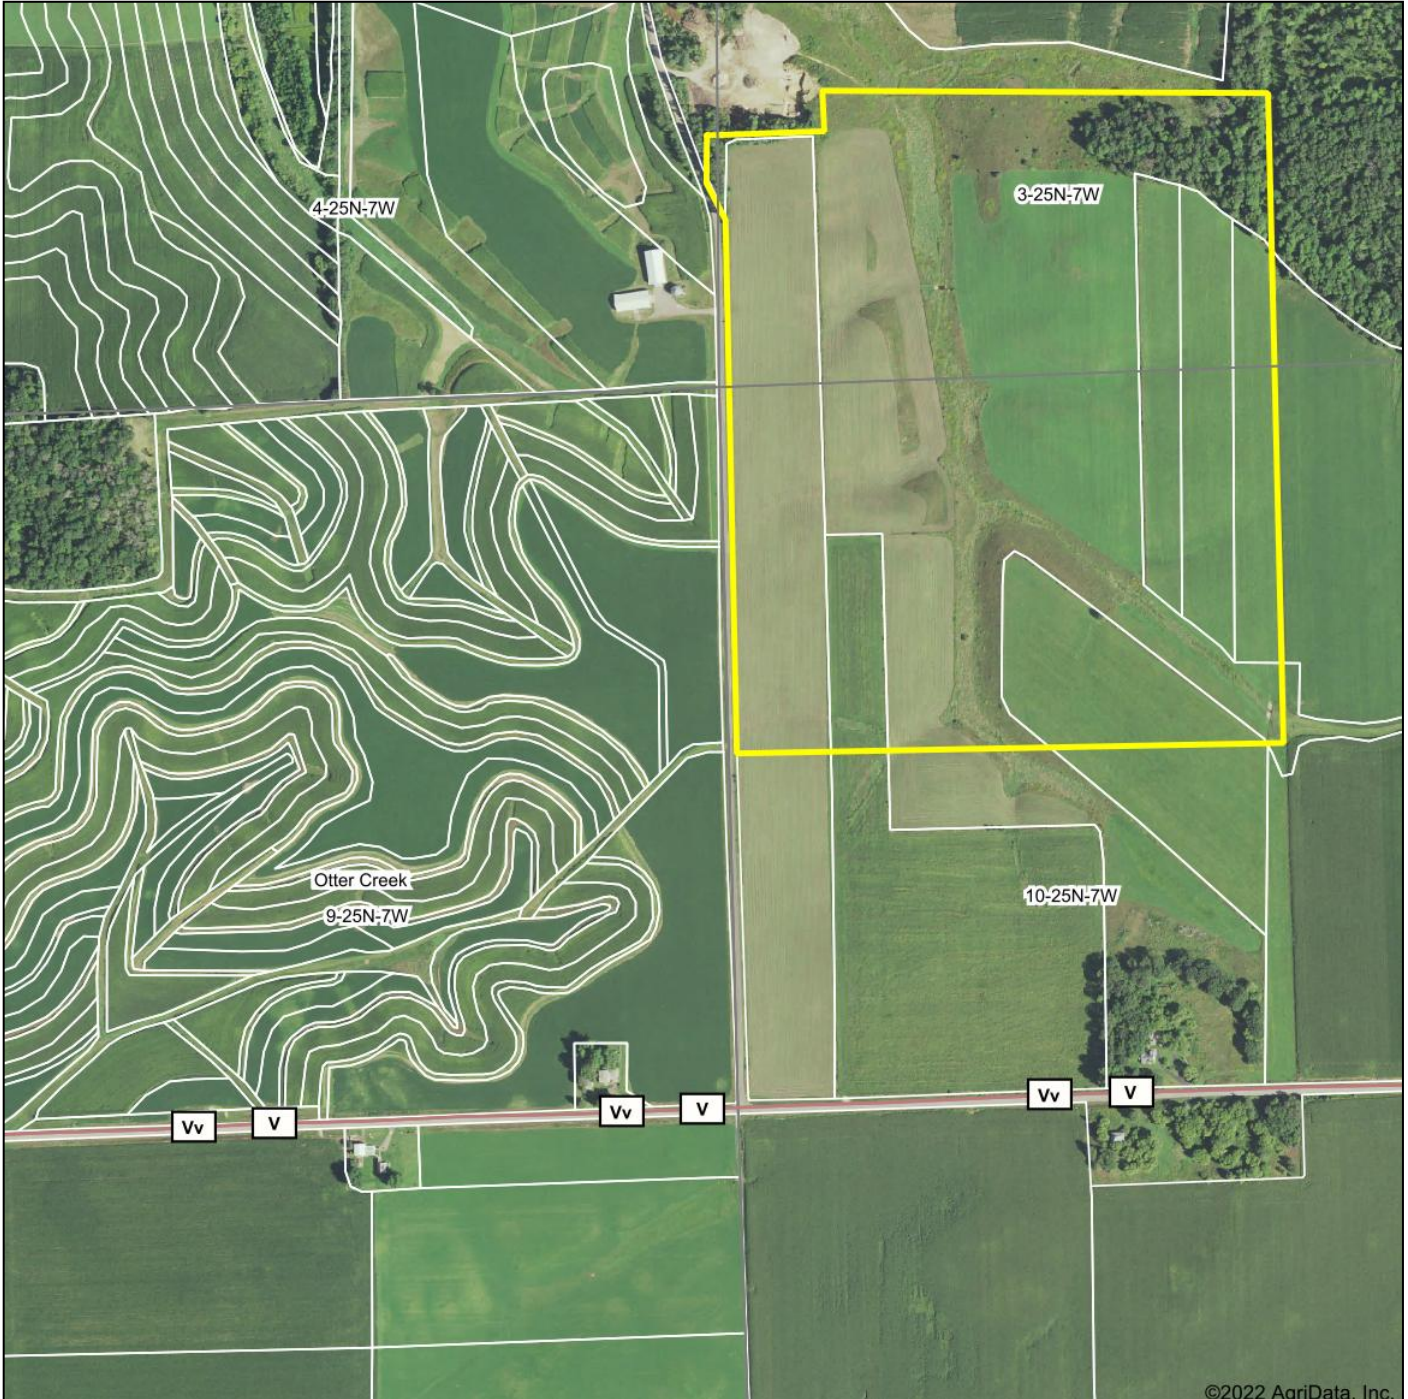

Aerial Map

©2022 AgriData, Inc.

© AgriData, Inc. 2021 www.AgriDataInc.com

Field borders provided by Farm Service Agency as of 5/21/2008.

Map Center: 44° 39' 57.67, -91° 13' 35.94

9-25N-7W
Eau Claire County
Wisconsin