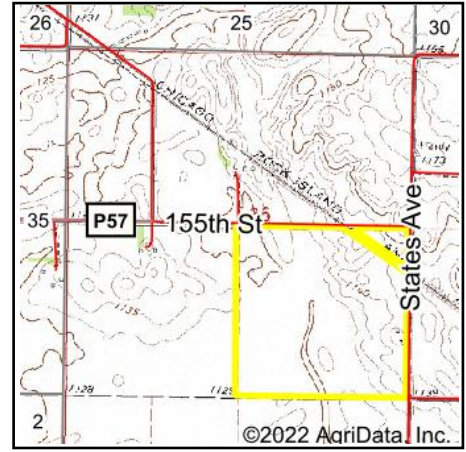

Wetlands Map

State: Iowa
Location: 36-93N-28W
County: Humboldt
Township: Humboldt
Date: 9/15/2022

Maps Provided By:

© AgriData, Inc. 2021 www.AgriDataInc.com

Classification Code	Type	Acres
	Total Acres	0.00