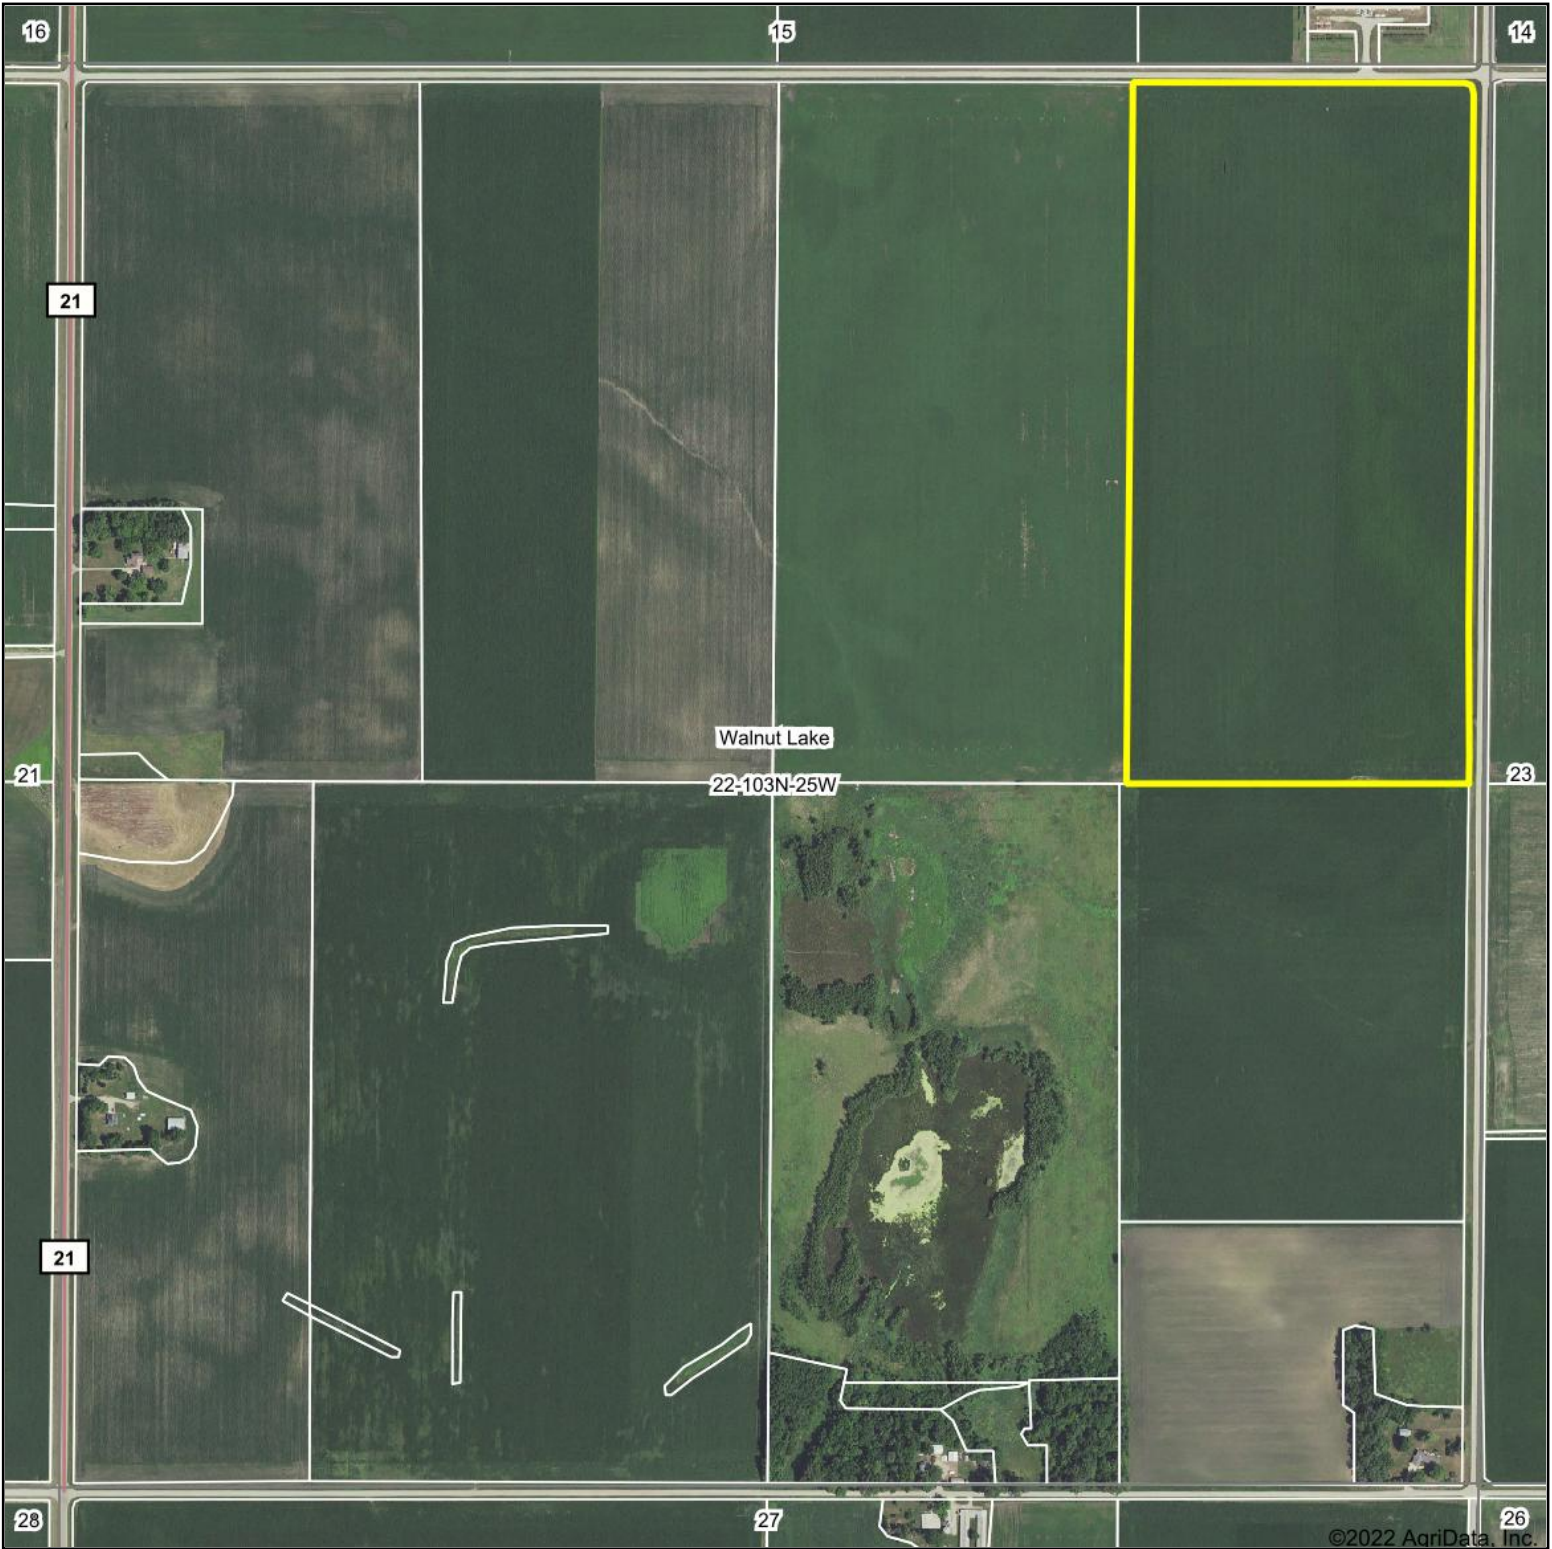

Aerial Map

Map Center: 43° 42' 36.62, -93° 49' 4

Maps Provided By:
surety
CUSTOMIZED ONLINE MAPPING
© AgriData, Inc. 2021 www.AgriDataInc.com

22-103N-25W
Faribault County
Minnesota

9/13/2022