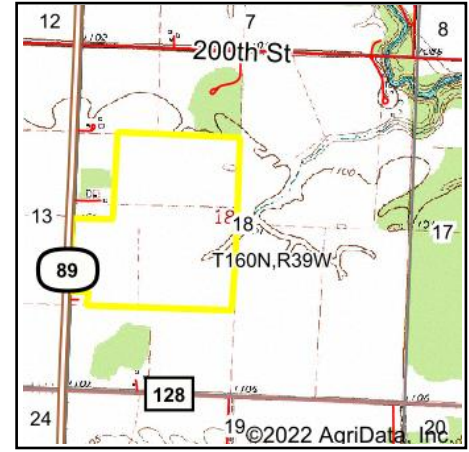

# Wetlands Map

**State:** Minnesota  
**Location:** 18-160N-39W  
**County:** Roseau  
**Township:** Mickinock  
**Date:** 7/22/2022

Classification Code	Type	Acres
PEM1D	Freshwater Emergent Wetland	0.00
Total Acres		0.00