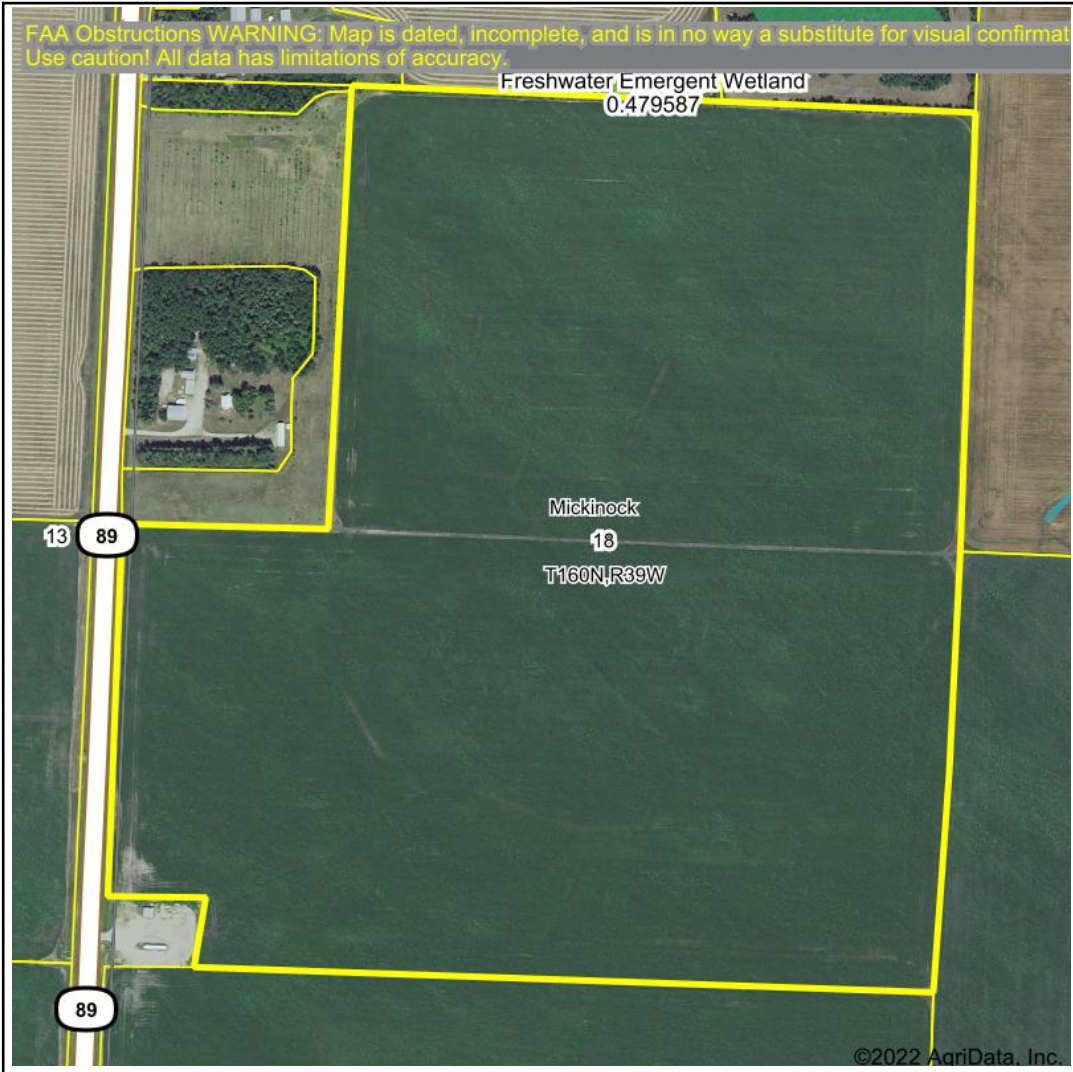

# Wetlands Map

**State:** Minnesota  
**Location:** 18-160N-39W  
**County:** Roseau  
**Township:** Mickinock  
**Date:** 7/22/2022

Classification Code	Type	Acres
PEM1D	Freshwater Emergent Wetland	0.00
Total Acres		0.00