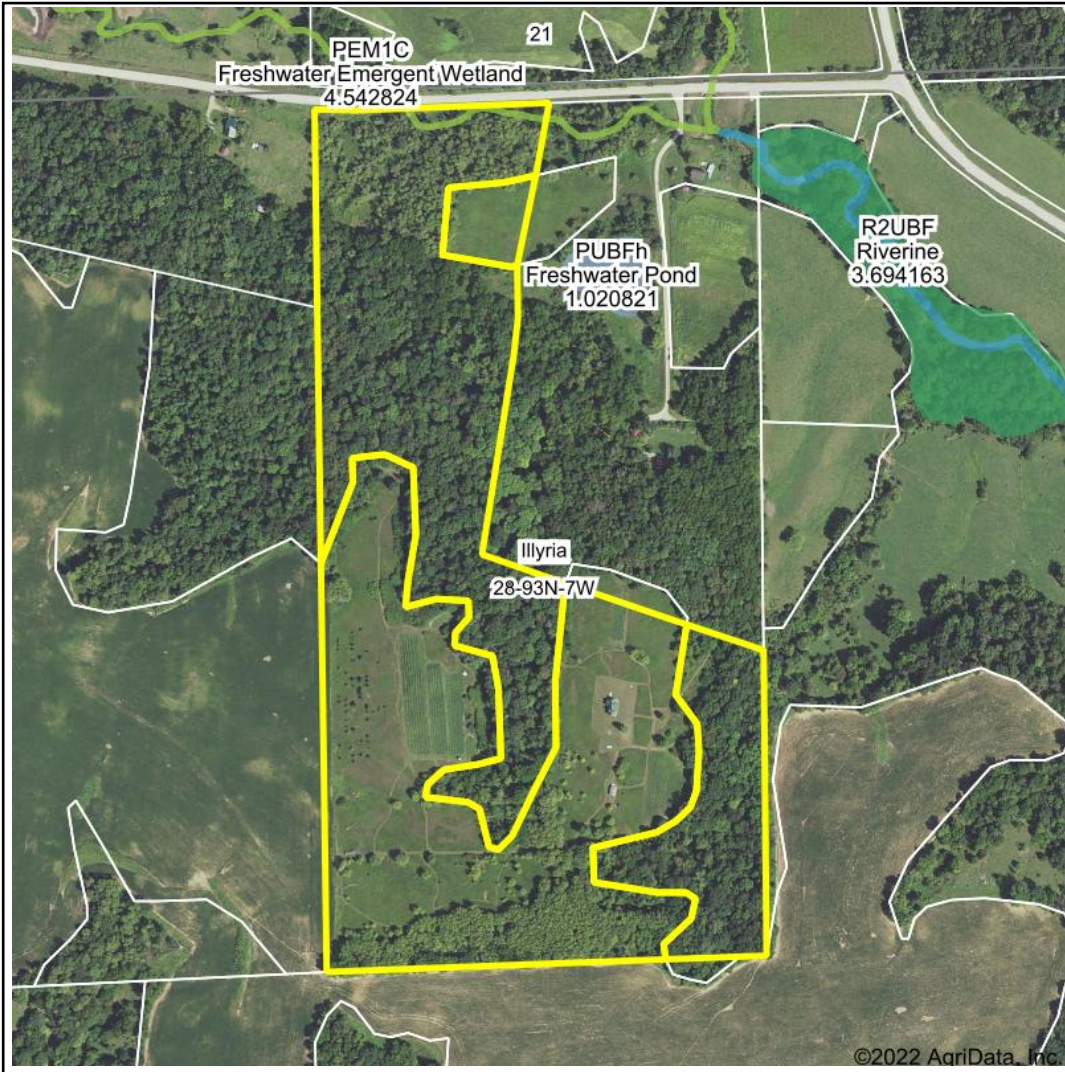

Wetlands Map

State: Iowa
Location: 28-93N-7W
County: Fayette
Township: Illyria
Date: 8/5/2022

Maps Provided By:

© AgriData, Inc. 2021 www.AgriDataInc.com

Classification Code	Type	Acres
PEM1C	Freshwater Emergent Wetland	0.21
Total Acres		0.21