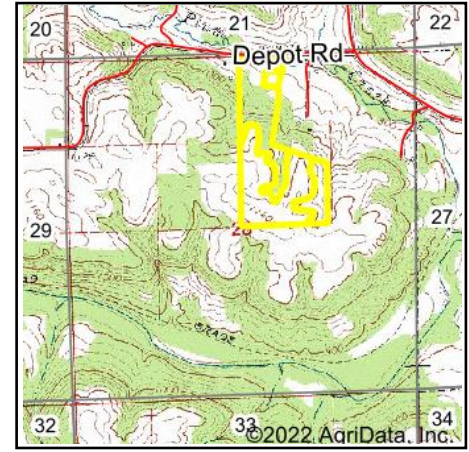

Wetlands Map

State: Iowa
Location: 28-93N-7W
County: Fayette
Township: Illyria
Date: 8/5/2022

Maps Provided By:

© AgriData, Inc. 2021 www.AgriDataInc.com

Classification Code	Type	Acres
PEM1C	Freshwater Emergent Wetland	0.21
Total Acres		0.21