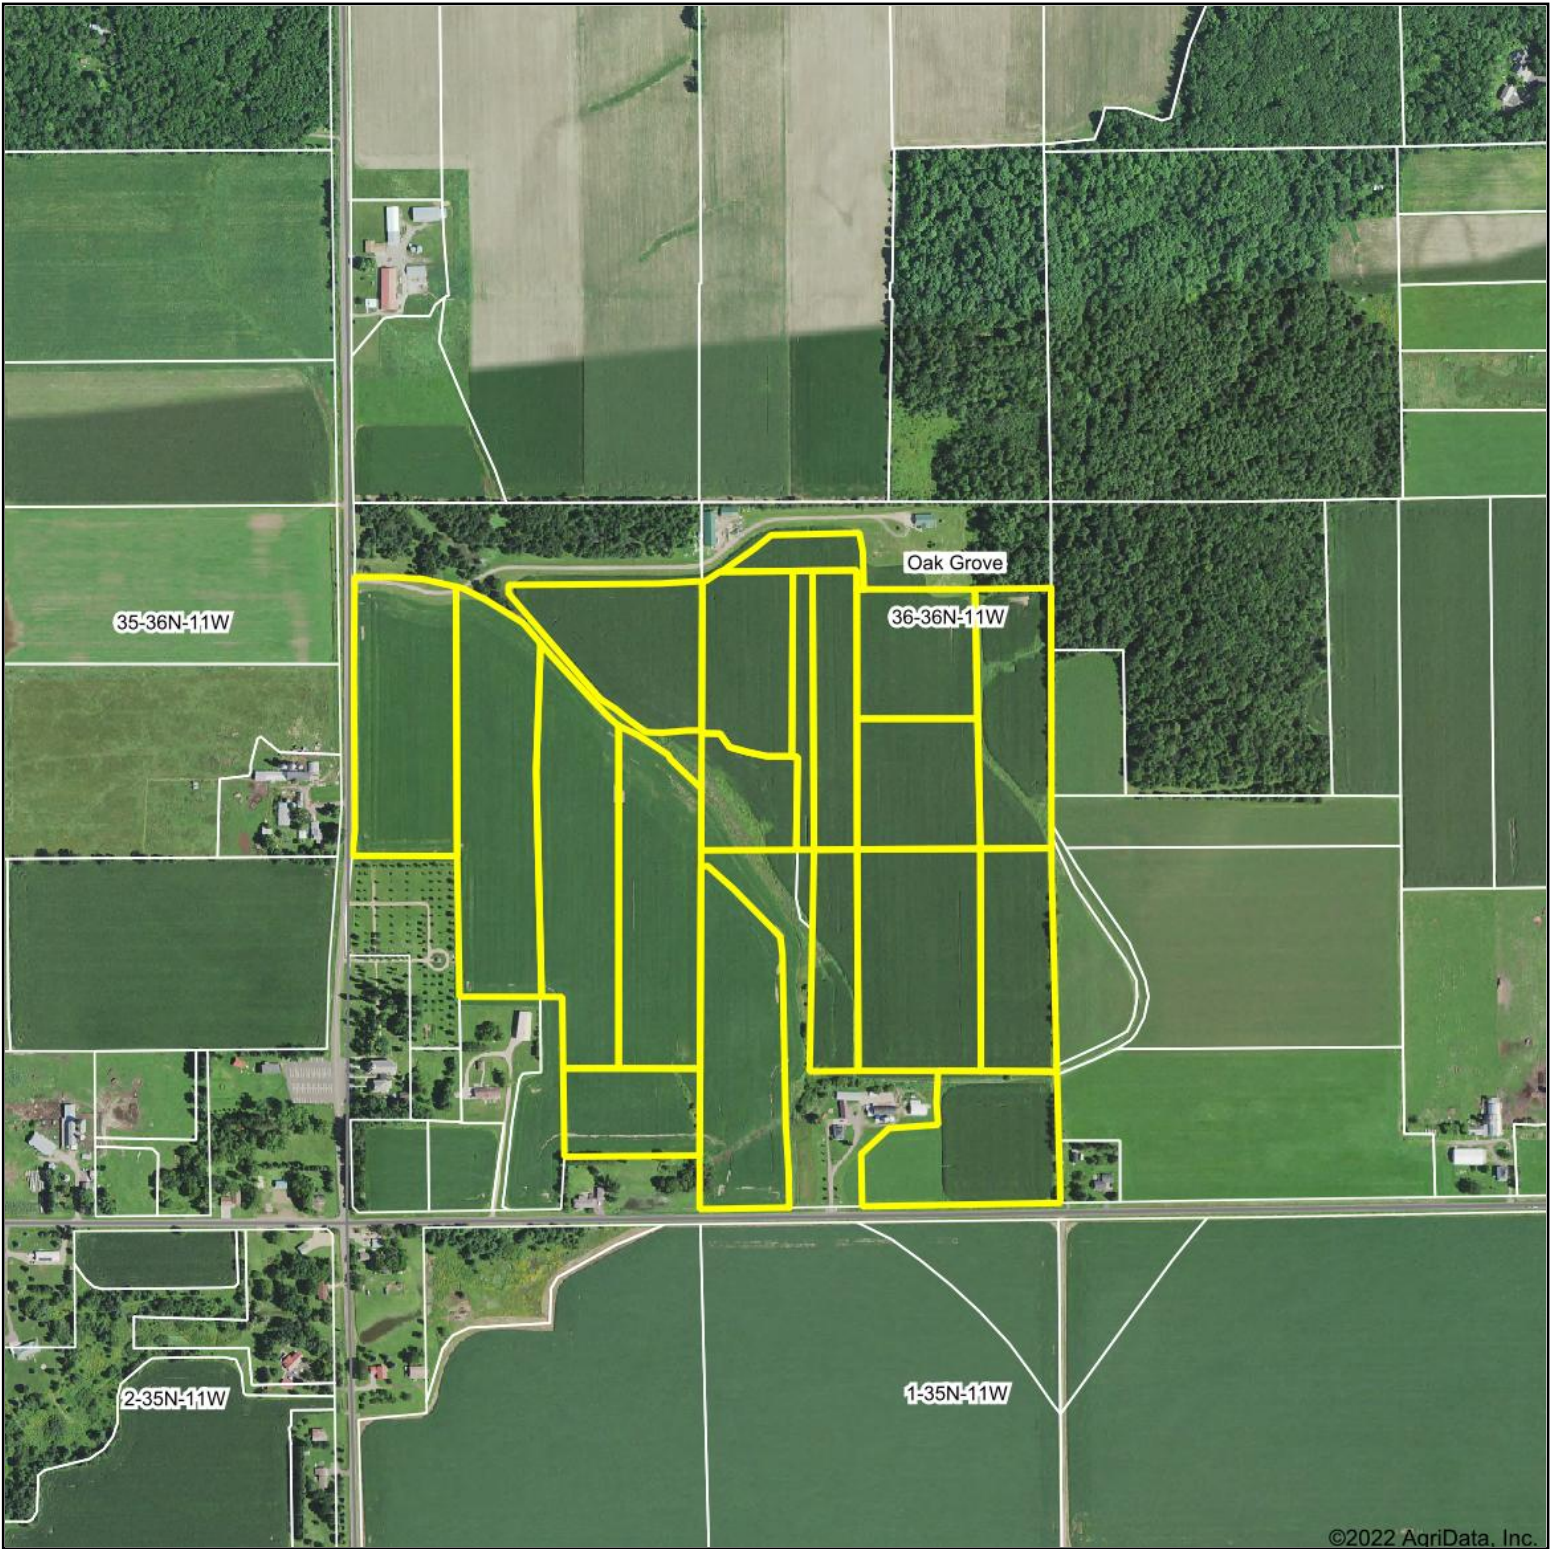

Aerial Map

©2022 AgriData, Inc.

Map Center: 45° 33' 24.31, -91° 40' 36.89

36-36N-11W
Barron County
Wisconsin

7/27/2022

Maps Provided By:
 **surety**
CUSTOMIZED ONLINE MAPPING
© AgriData, Inc. 2021 www.AgriDataInc.com

Field borders provided by Farm Service Agency as of 5/21/2008.