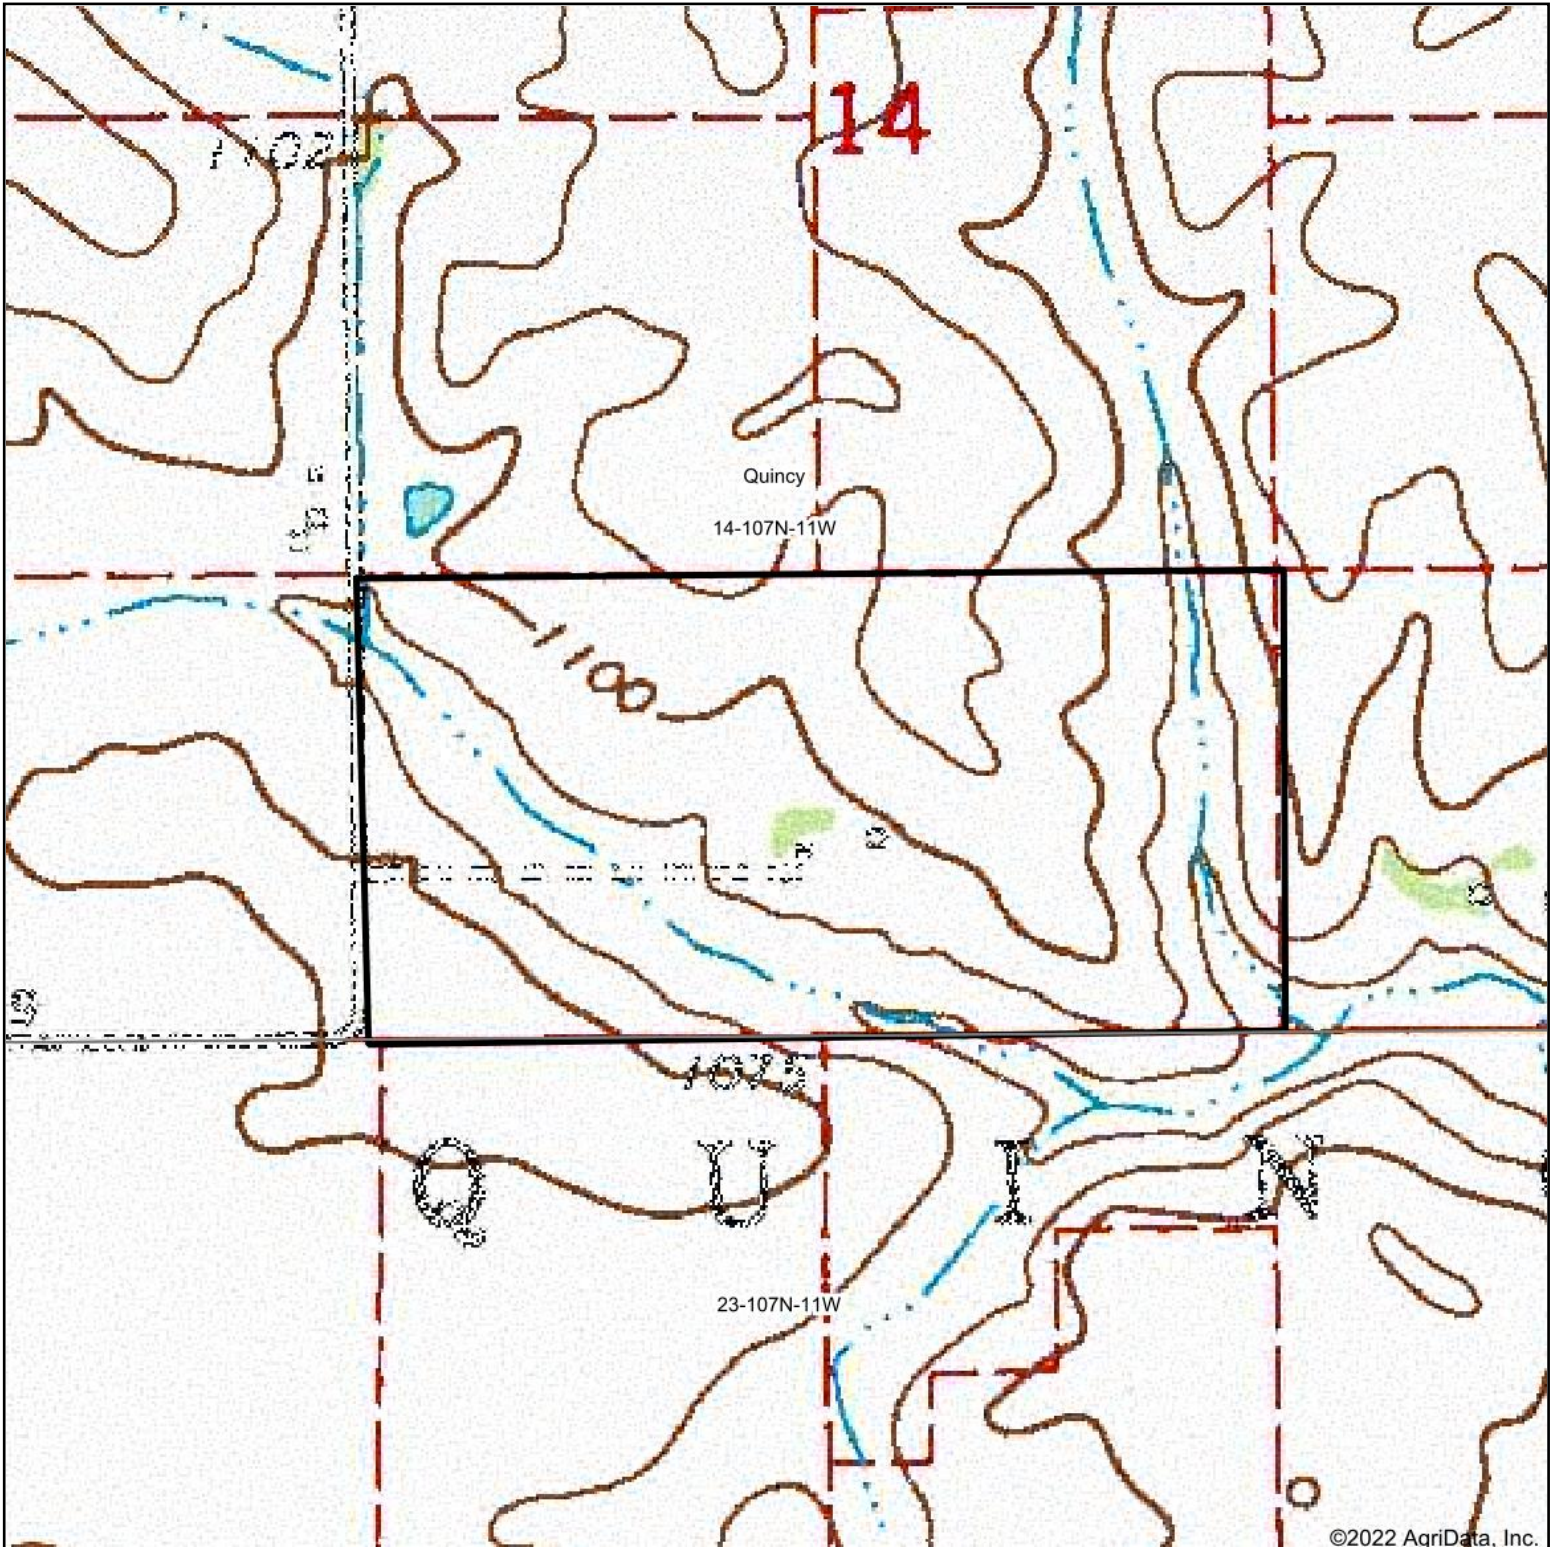

Topography Map

©2022 AgriData, Inc.

map center: 44° 3' 56.67, -92° 6' 34.82

14-107N-11W
Olmsted County
Minnesota

6/1/2022

Maps Provided By:

© AgriData, Inc. 2021

www.AgriDataInc.com