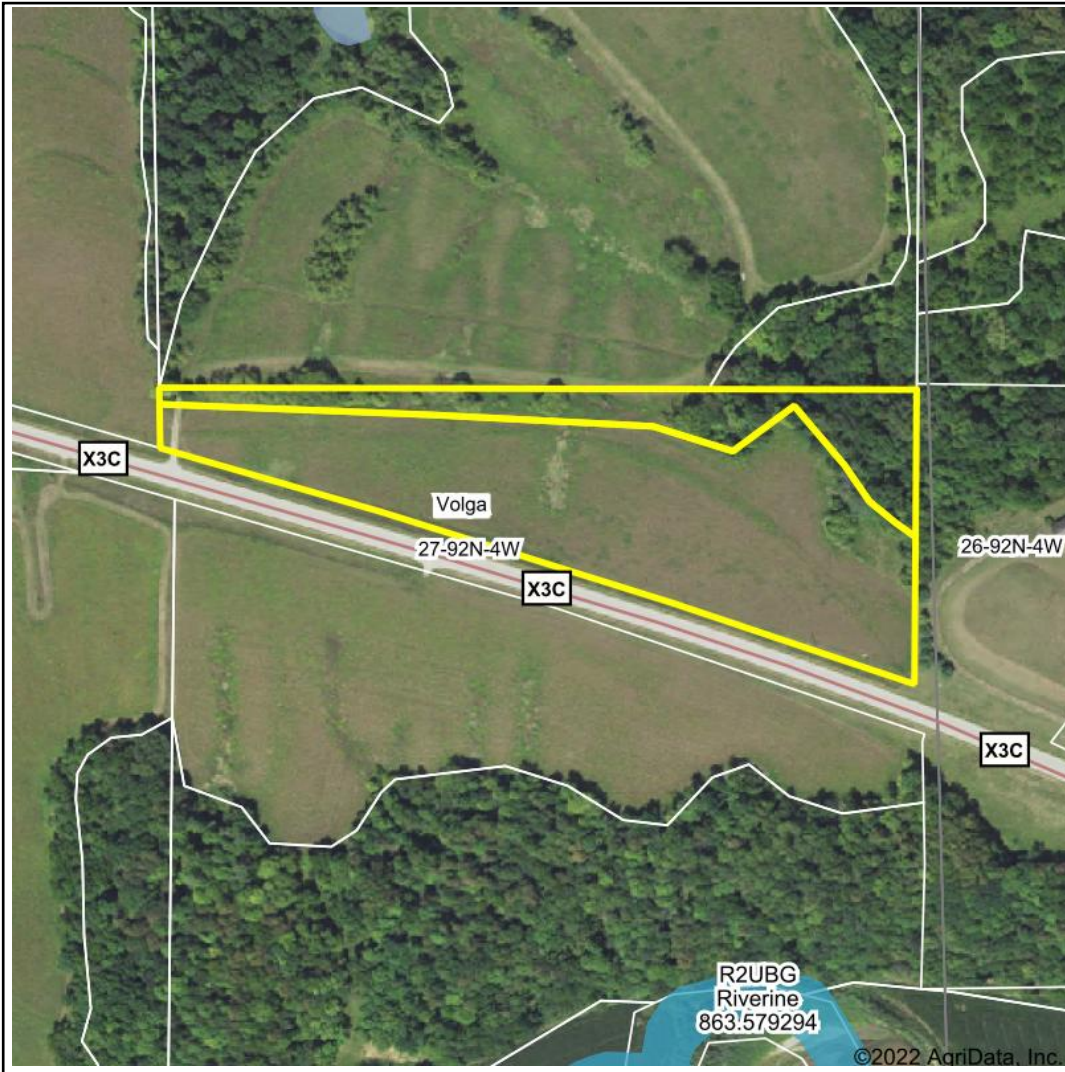

Wetlands Map

State: Iowa
Location: 27-92N-4W
County: Clayton
Township: Volga
Date: 5/12/2022

Maps Provided By:

 CUSTOMIZED ONLINE MAPPING
 © AgriData, Inc. 2021 www.AgriDataInc.com

0ft 403ft 806ft

Classification Code	Type	Acres
	Total Acres	0.00