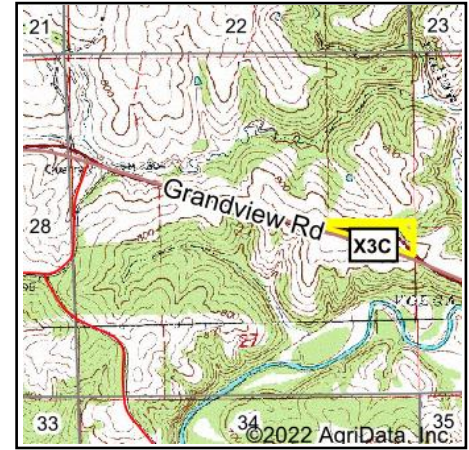

Wetlands Map

State: Iowa
Location: 27-92N-4W
County: Clayton
Township: Volga
Date: 5/12/2022

Maps Provided By:

 CUSTOMIZED ONLINE MAPPING
 © AgriData, Inc. 2021 www.AgriDataInc.com

0ft 403ft 806ft

Classification Code	Type	Acres
	Total Acres	0.00