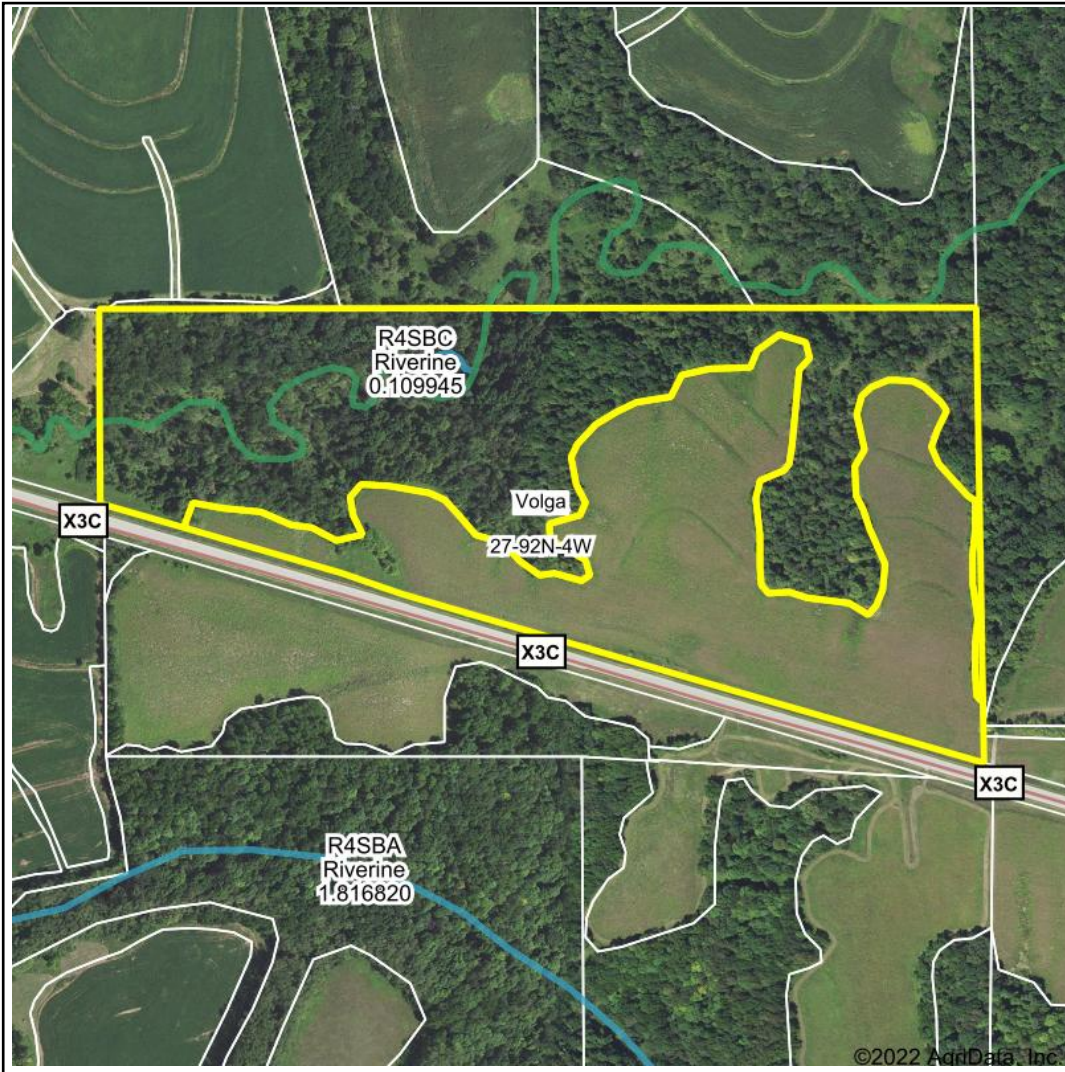

# Wetlands Map

**State:** Iowa  
**Location:** 27-92N-4W  
**County:** Clayton  
**Township:** Volga  
**Date:** 5/12/2022

| Classification Code | Type                              | Acres |
|---------------------|-----------------------------------|-------|
| PFO1C               | Freshwater Forested/Shrub Wetland | 0.96  |
| R4SBC               | Riverine                          | 0.11  |
| Total Acres         |                                   | 1.07  |