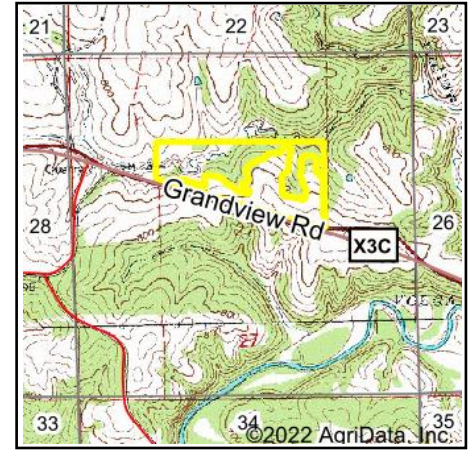

# Wetlands Map

**State:** Iowa  
**Location:** 27-92N-4W  
**County:** Clayton  
**Township:** Volga  
**Date:** 5/12/2022

| Classification Code | Type                              | Acres |
|---------------------|-----------------------------------|-------|
| PFO1C               | Freshwater Forested/Shrub Wetland | 0.96  |
| R4SBC               | Riverine                          | 0.11  |
| Total Acres         |                                   | 1.07  |